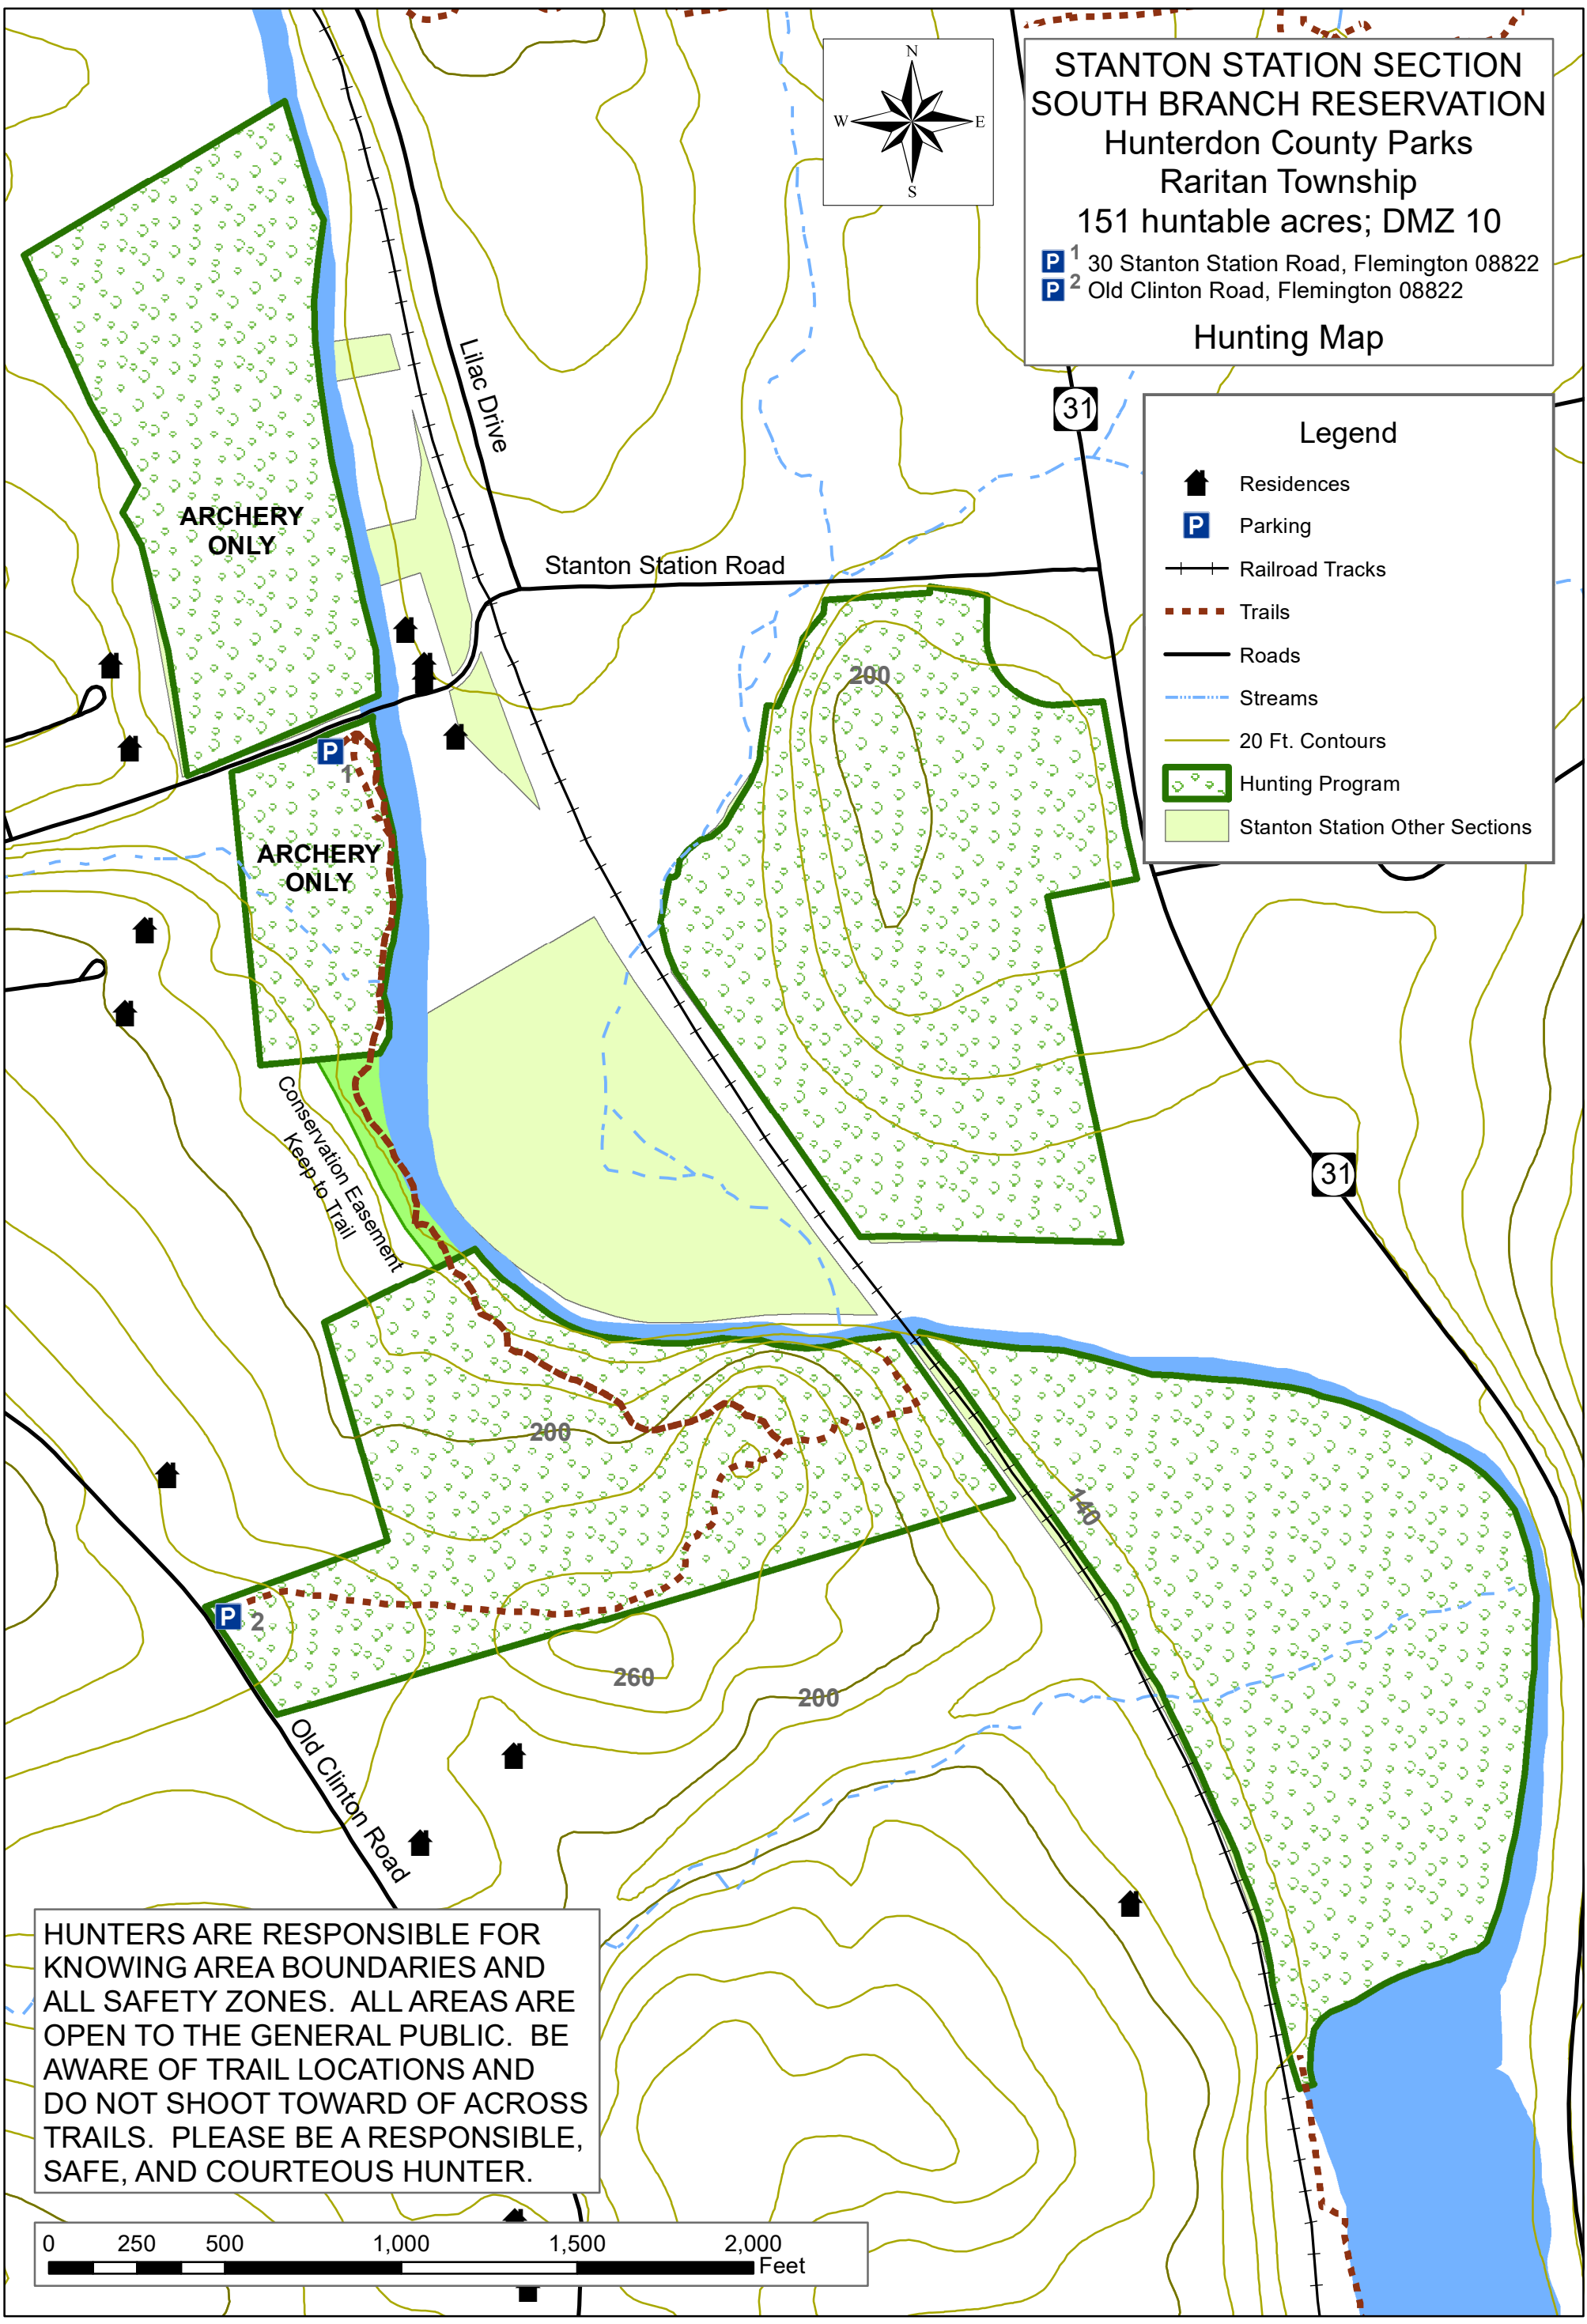

**STANTON STATION SECTION  
SOUTH BRANCH RESERVATION**  
Hunterdon County Parks  
Raritan Township  
151 huntable acres; DMZ 10

**P<sup>1</sup>** 30 Stanton Station Road, Flemington 08822  
**P<sup>2</sup>** Old Clinton Road, Flemington 08822

**Hunting Map**

**Legend**

- Residences
- Parking
- Railroad Tracks
- Trails
- Roads
- Streams
- 20 Ft. Contours
- Hunting Program
- Stanton Station Other Sections

HUNTERS ARE RESPONSIBLE FOR KNOWING AREA BOUNDARIES AND ALL SAFETY ZONES. ALL AREAS ARE OPEN TO THE GENERAL PUBLIC. BE AWARE OF TRAIL LOCATIONS AND DO NOT SHOOT TOWARD OF ACROSS TRAILS. PLEASE BE A RESPONSIBLE, SAFE, AND COURTEOUS HUNTER.