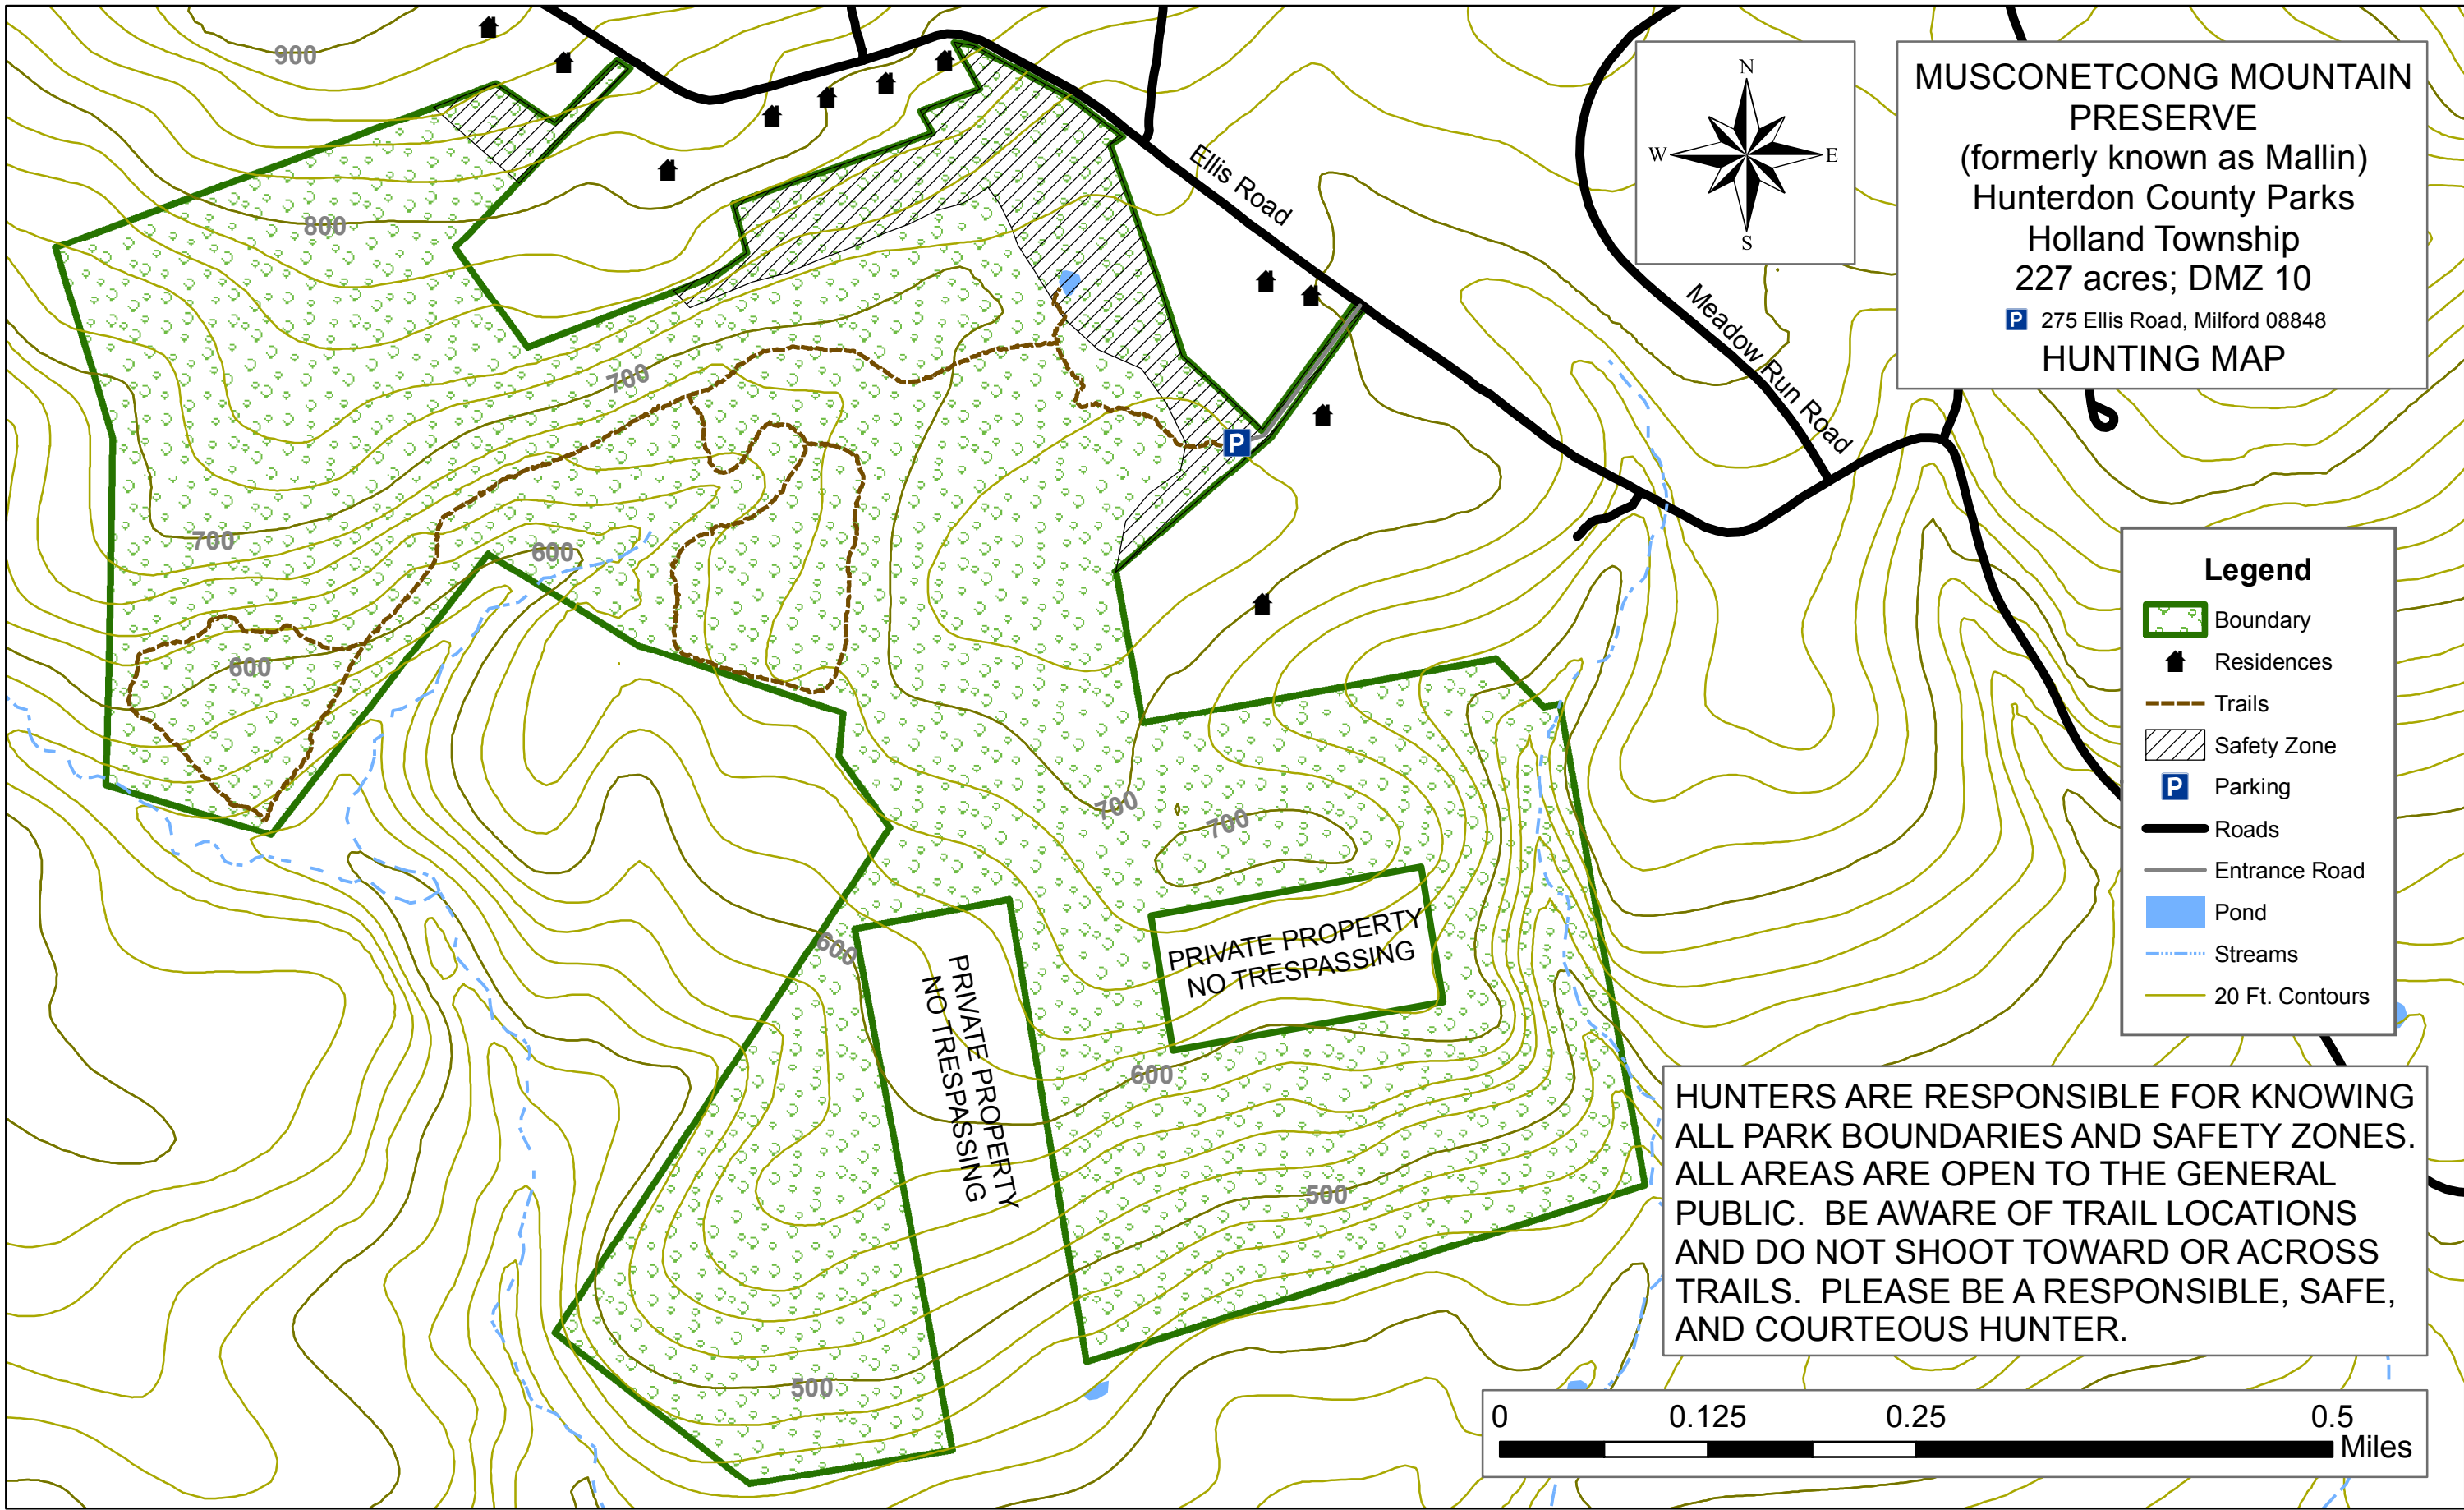

MUSCONETCONG MOUNTAIN PRESERVE
 (formerly known as Mallin)
 Hunterdon County Parks
 Holland Township
 227 acres; DMZ 10
 P 275 Ellis Road, Milford 08848
HUNTING MAP

Legend

- Boundary
- Residences
- Trails
- Safety Zone
- Parking
- Roads
- Entrance Road
- Pond
- Streams
- 20 Ft. Contours

HUNTERS ARE RESPONSIBLE FOR KNOWING ALL PARK BOUNDARIES AND SAFETY ZONES. ALL AREAS ARE OPEN TO THE GENERAL PUBLIC. BE AWARE OF TRAIL LOCATIONS AND DO NOT SHOOT TOWARD OR ACROSS TRAILS. PLEASE BE A RESPONSIBLE, SAFE, AND COURTEOUS HUNTER.