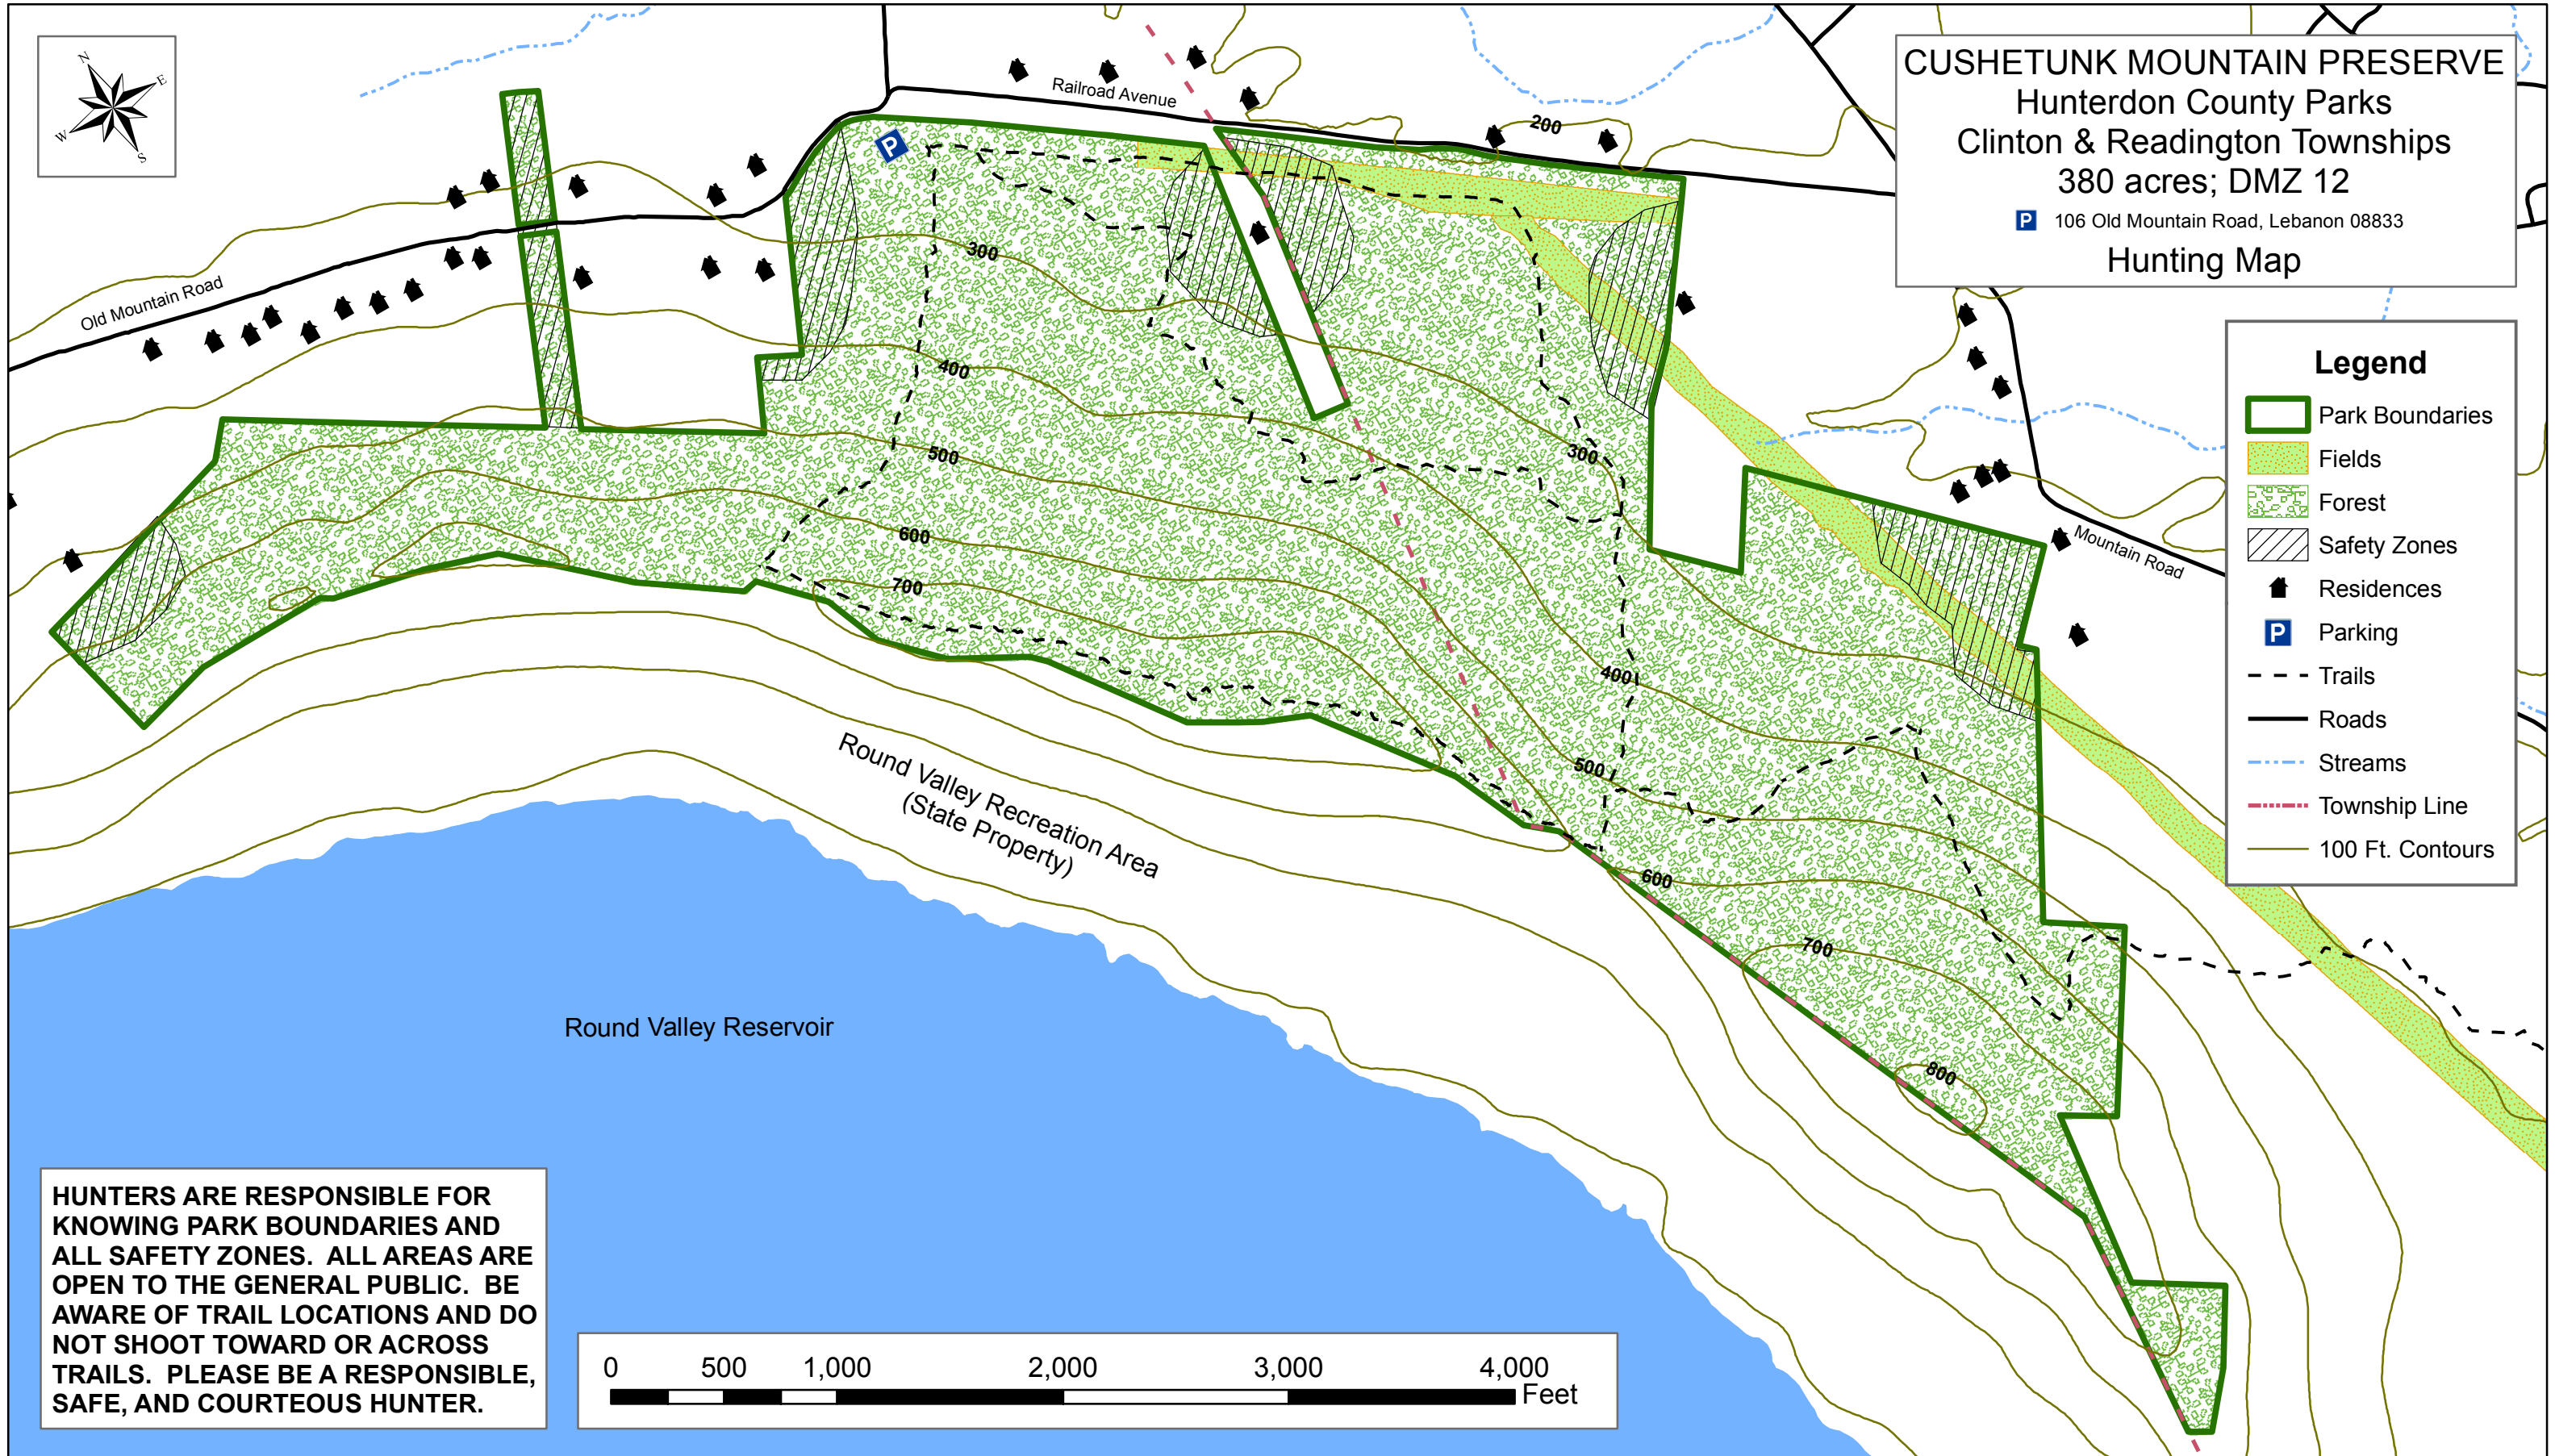

CUSHETUNK MOUNTAIN PRESERVE
Hunterdon County Parks
Clinton & Readington Townships
380 acres; DMZ 12
P 106 Old Mountain Road, Lebanon 08833
Hunting Map

Legend

- Park Boundaries
- Fields
- Forest
- Safety Zones
- Residences
- Parking
- Trails
- Roads
- Streams
- Township Line
- 100 Ft. Contours

HUNTERS ARE RESPONSIBLE FOR KNOWING PARK BOUNDARIES AND ALL SAFETY ZONES. ALL AREAS ARE OPEN TO THE GENERAL PUBLIC. BE AWARE OF TRAIL LOCATIONS AND DO NOT SHOOT TOWARD OR ACROSS TRAILS. PLEASE BE A RESPONSIBLE, SAFE, AND COURTEOUS HUNTER.