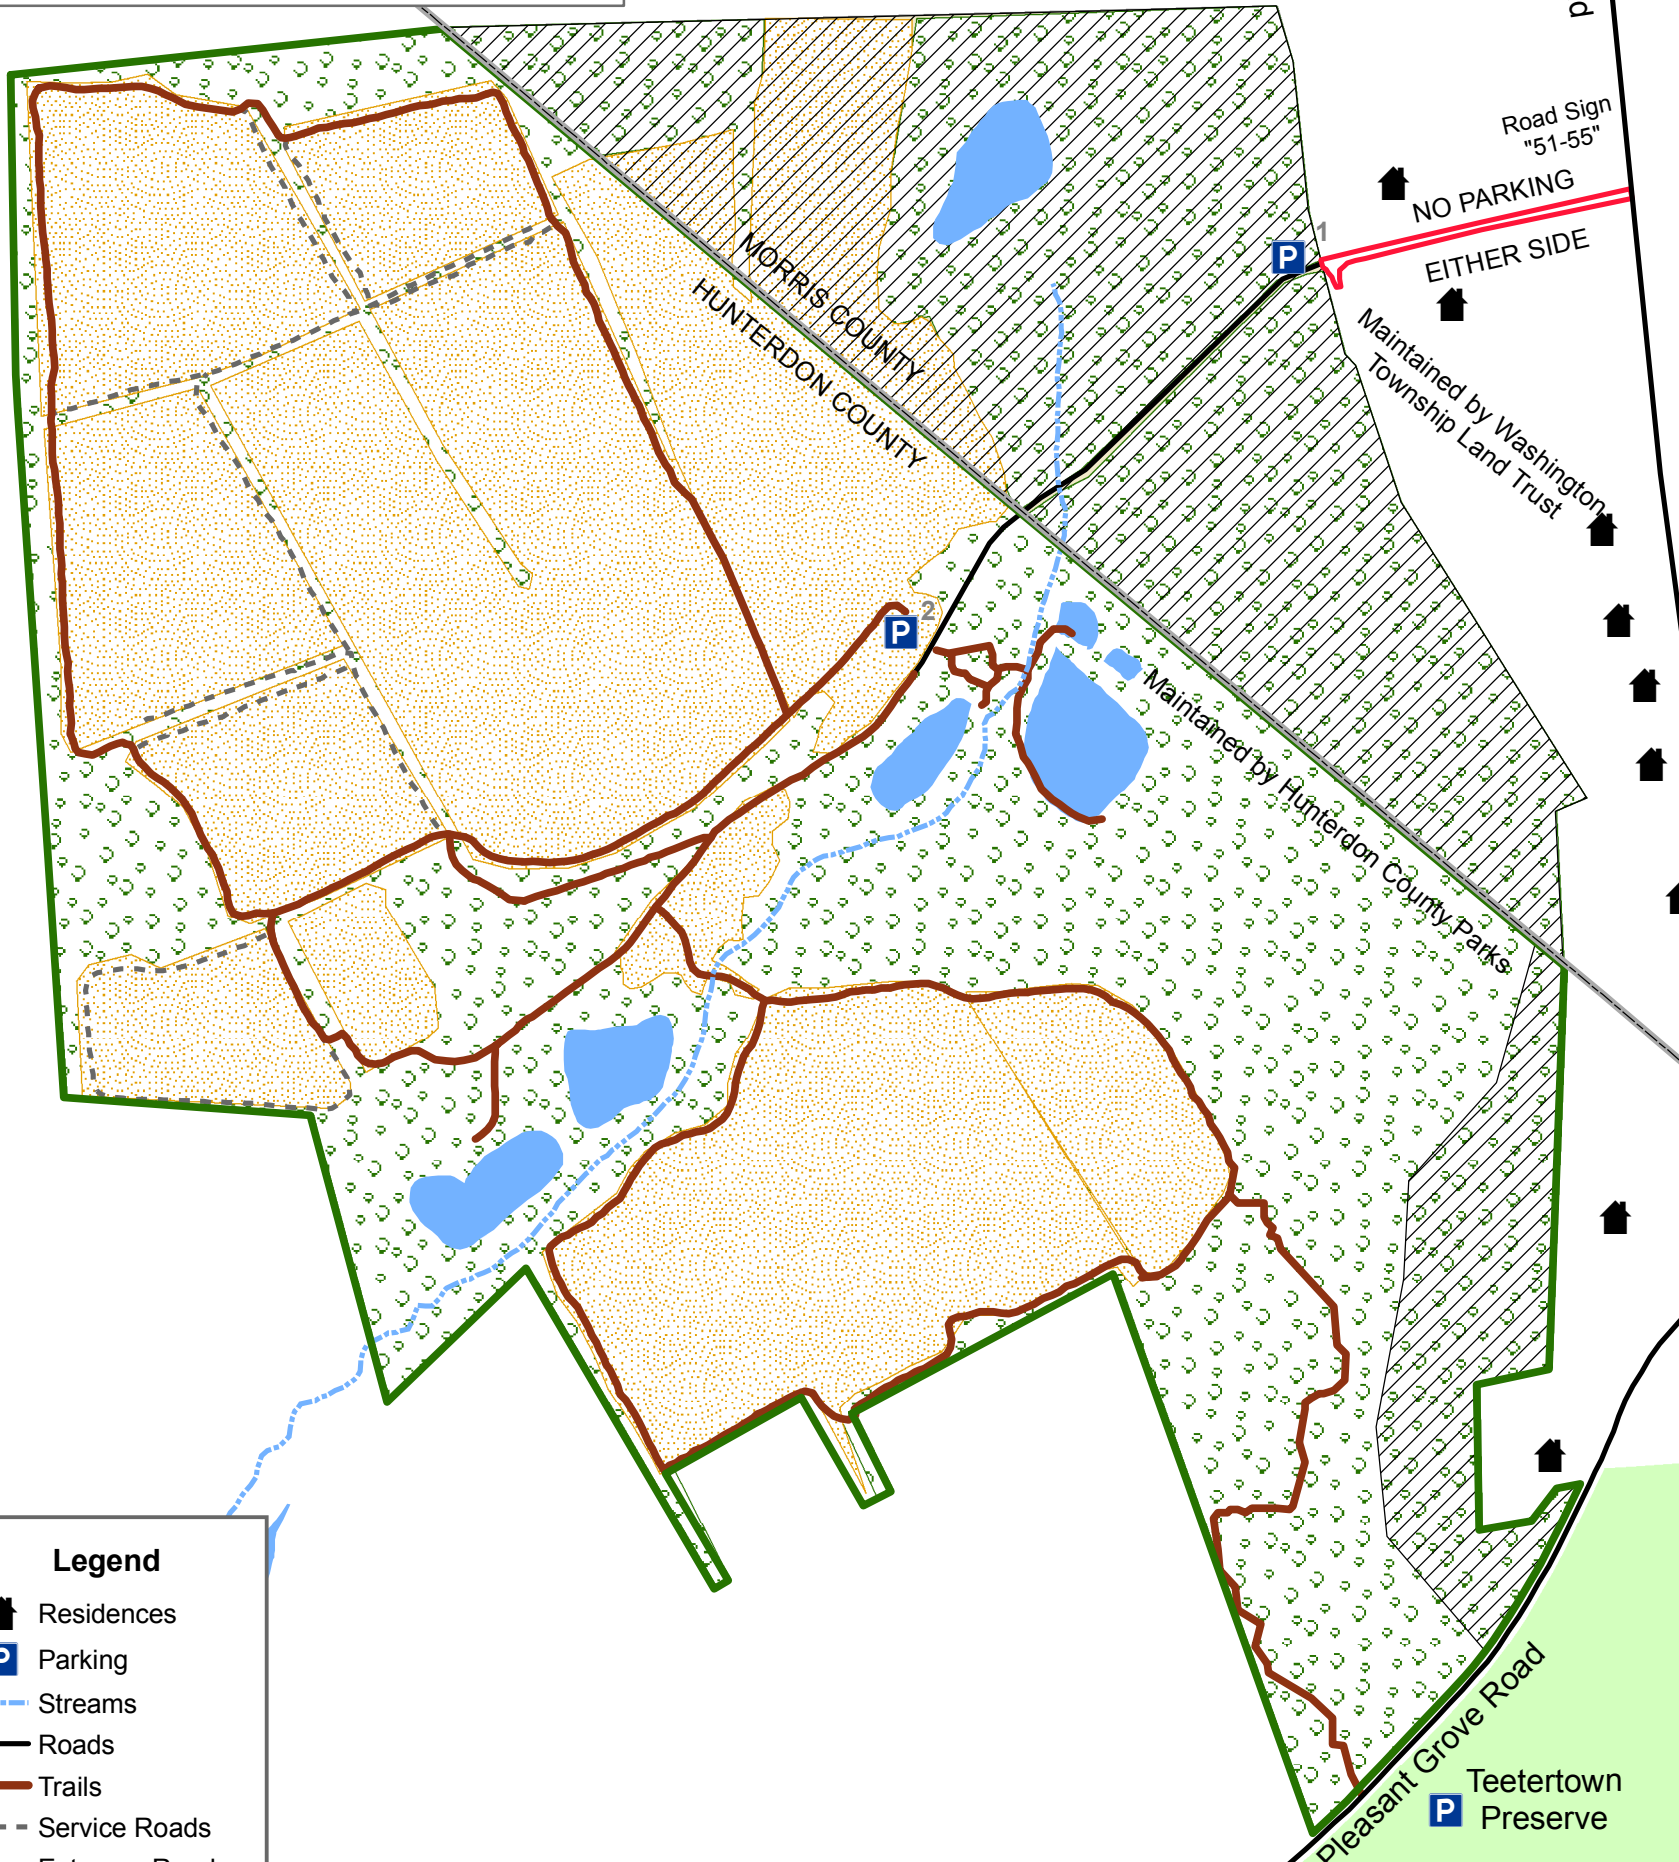

**CRYSTAL SPRINGS PRESERVE**  
 Hunterdon County Parks  
 Lebanon Township  
 232 acres; DMZ 8

**P**<sup>1</sup> Califon Road, Long Valley 07853  
**P**<sup>2</sup> 20 Pleasant Grove Road, Port Murray 07865

**Hunting Map**

**Legend**

- Residences
- Parking
- Streams
- Roads
- Trails
- Service Roads
- Entrance Road
- Ponds
- No Hunting Zone
- Fields
- Forests
- Crystal Springs

HUNTERS ARE RESPONSIBLE FOR KNOWING PARK BOUNDARIES AND ALL SAFETY ZONES. ALL AREAS ARE OPEN TO THE GENERAL PUBLIC. BE AWARE OF TRAIL LOCATIONS AND DO NOT SHOOT TOWARD OR ACROSS TRAILS. PLEASE BE A RESPONSIBLE, SAFE, AND COURTEOUS HUNTER.