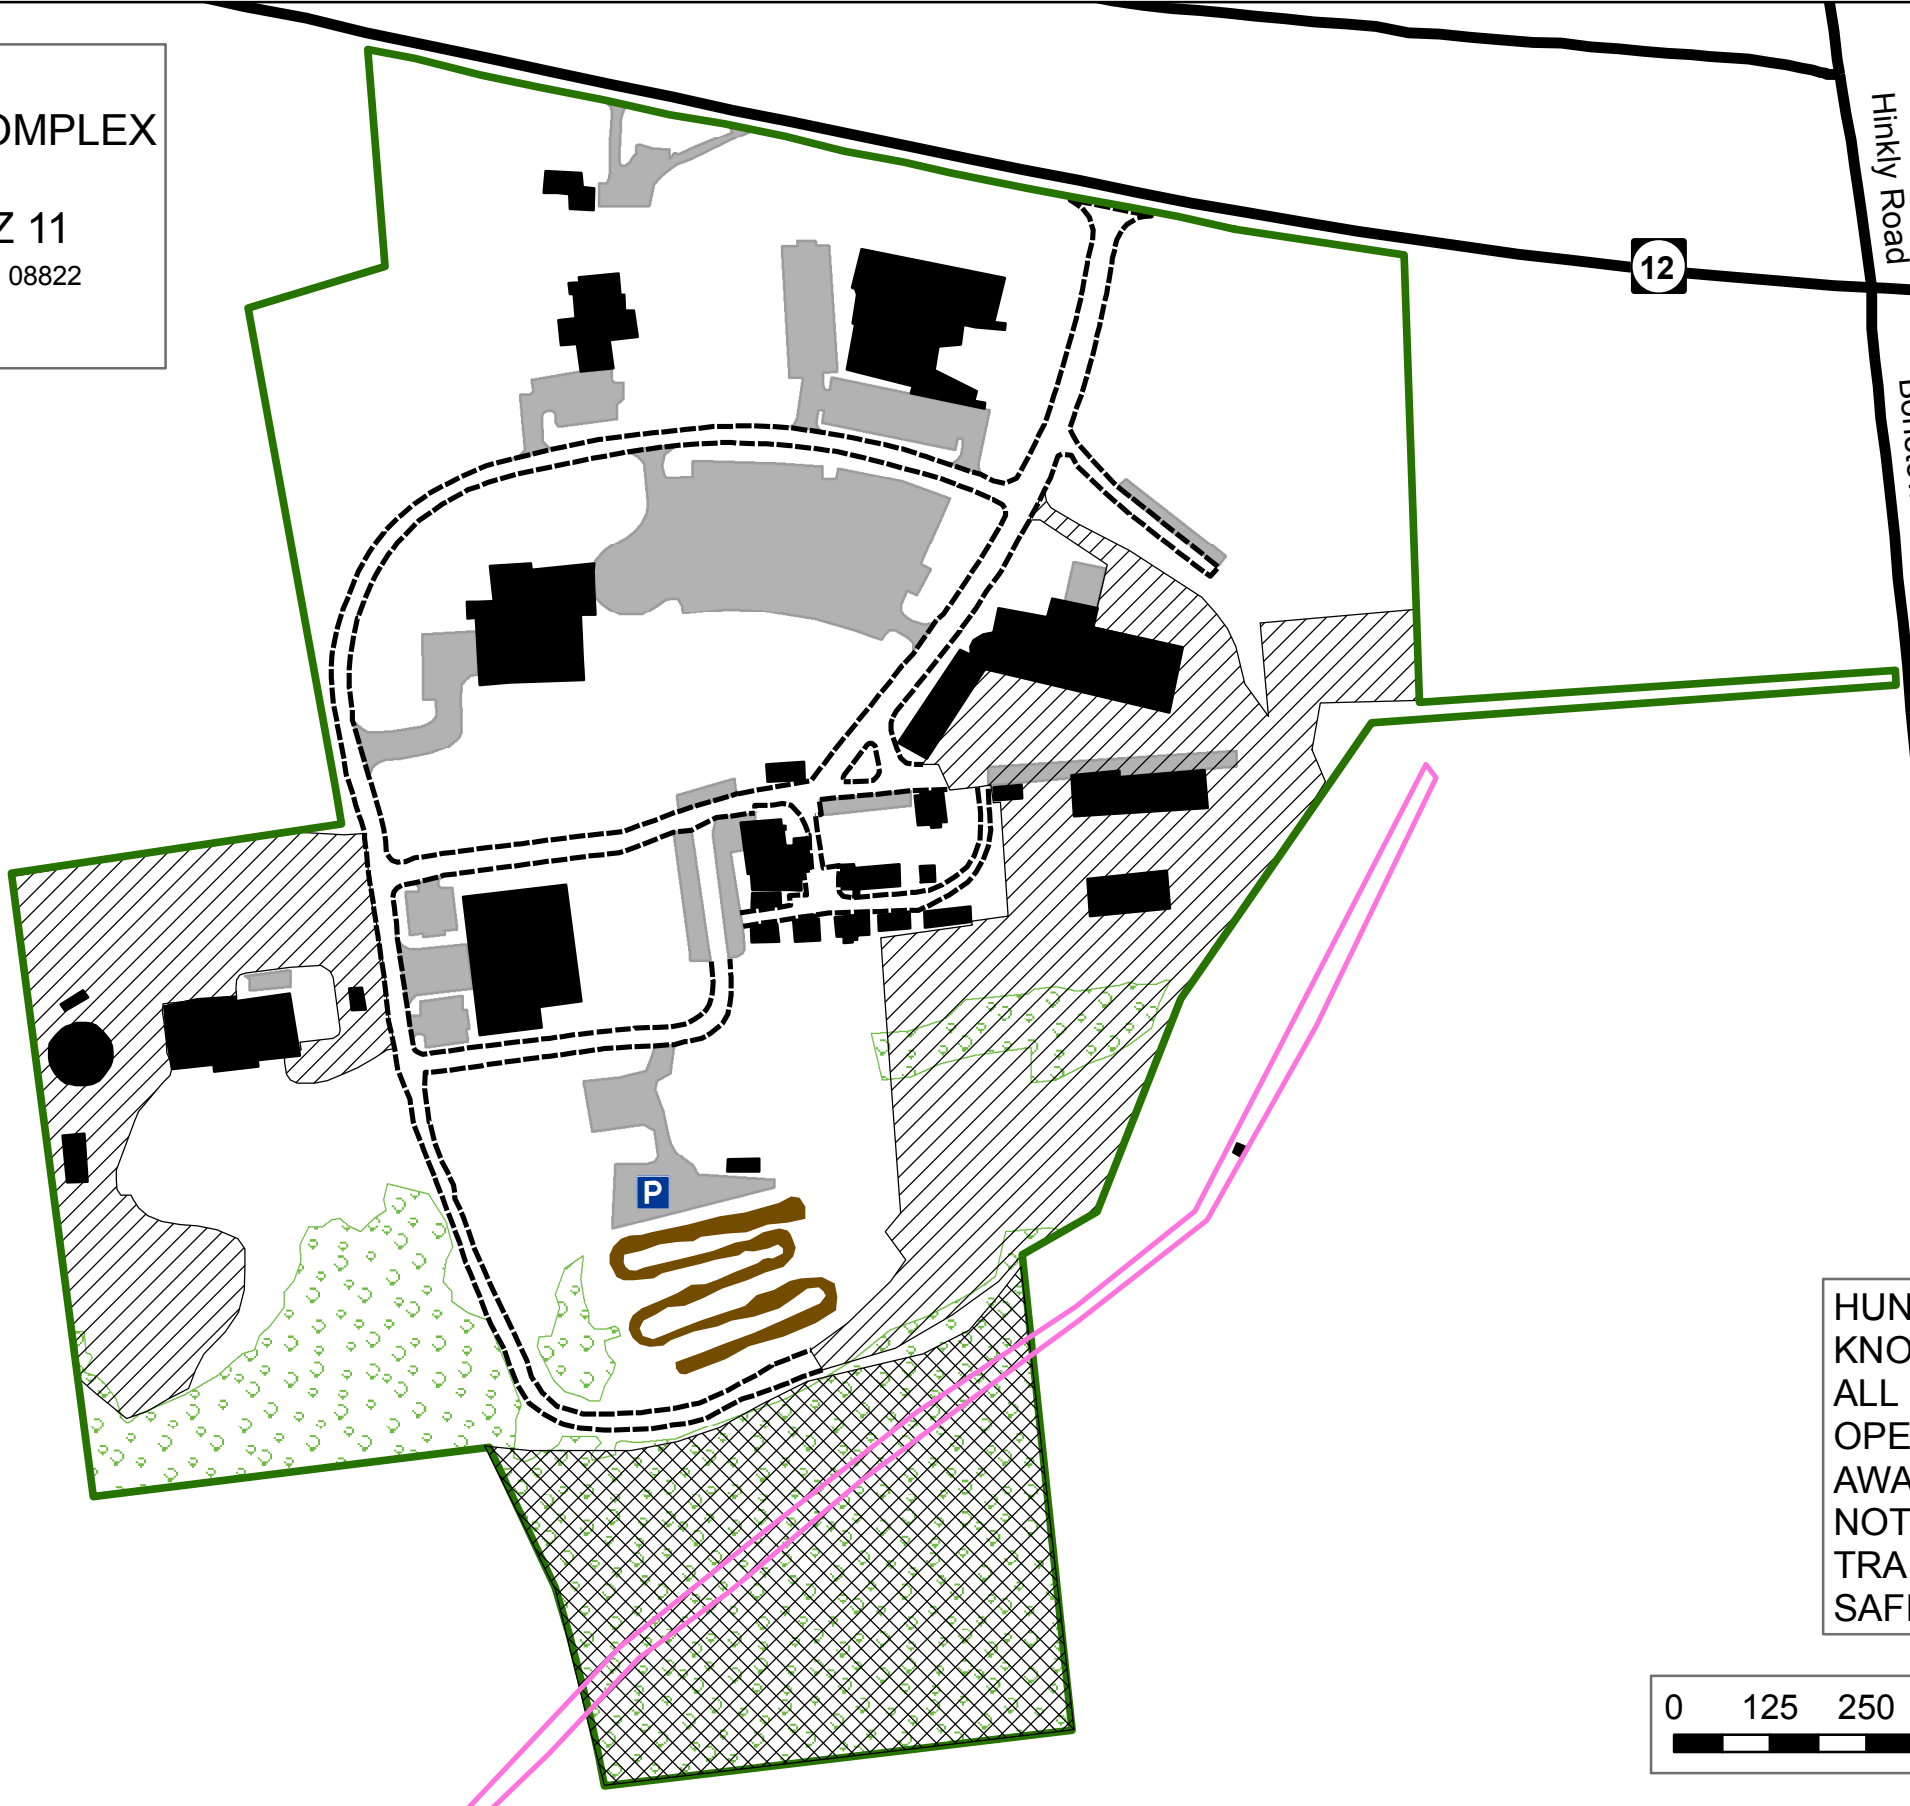

CASE FARM
 HUNTERDON COUNTY COMPLEX
 Raritan Township
 15 hutable acres; DMZ 11
 P 314 State Route 12, Flemington 08822
 Hunting Map

Legend

- County Complex Border
- Hunting Area
- Hunter Parking
- Parking Lots
- Roads
- County Complex Roads
- Structures
- Storage Areas
- BMX Track
- Woods
- Pipeline

HUNTERS ARE RESPONSIBLE FOR KNOWING PARK BOUNDARIES AND ALL SAFETY ZONES. ALL AREAS ARE OPEN TO THE GENERAL PUBLIC. BE AWARE OF TRAIL LOCATIONS AND DO NOT SHOOT TOWARD OR ACROSS TRAILS. PLEASE BE A RESPONSIBLE, SAFE, AND COURTEOUS HUNTER.