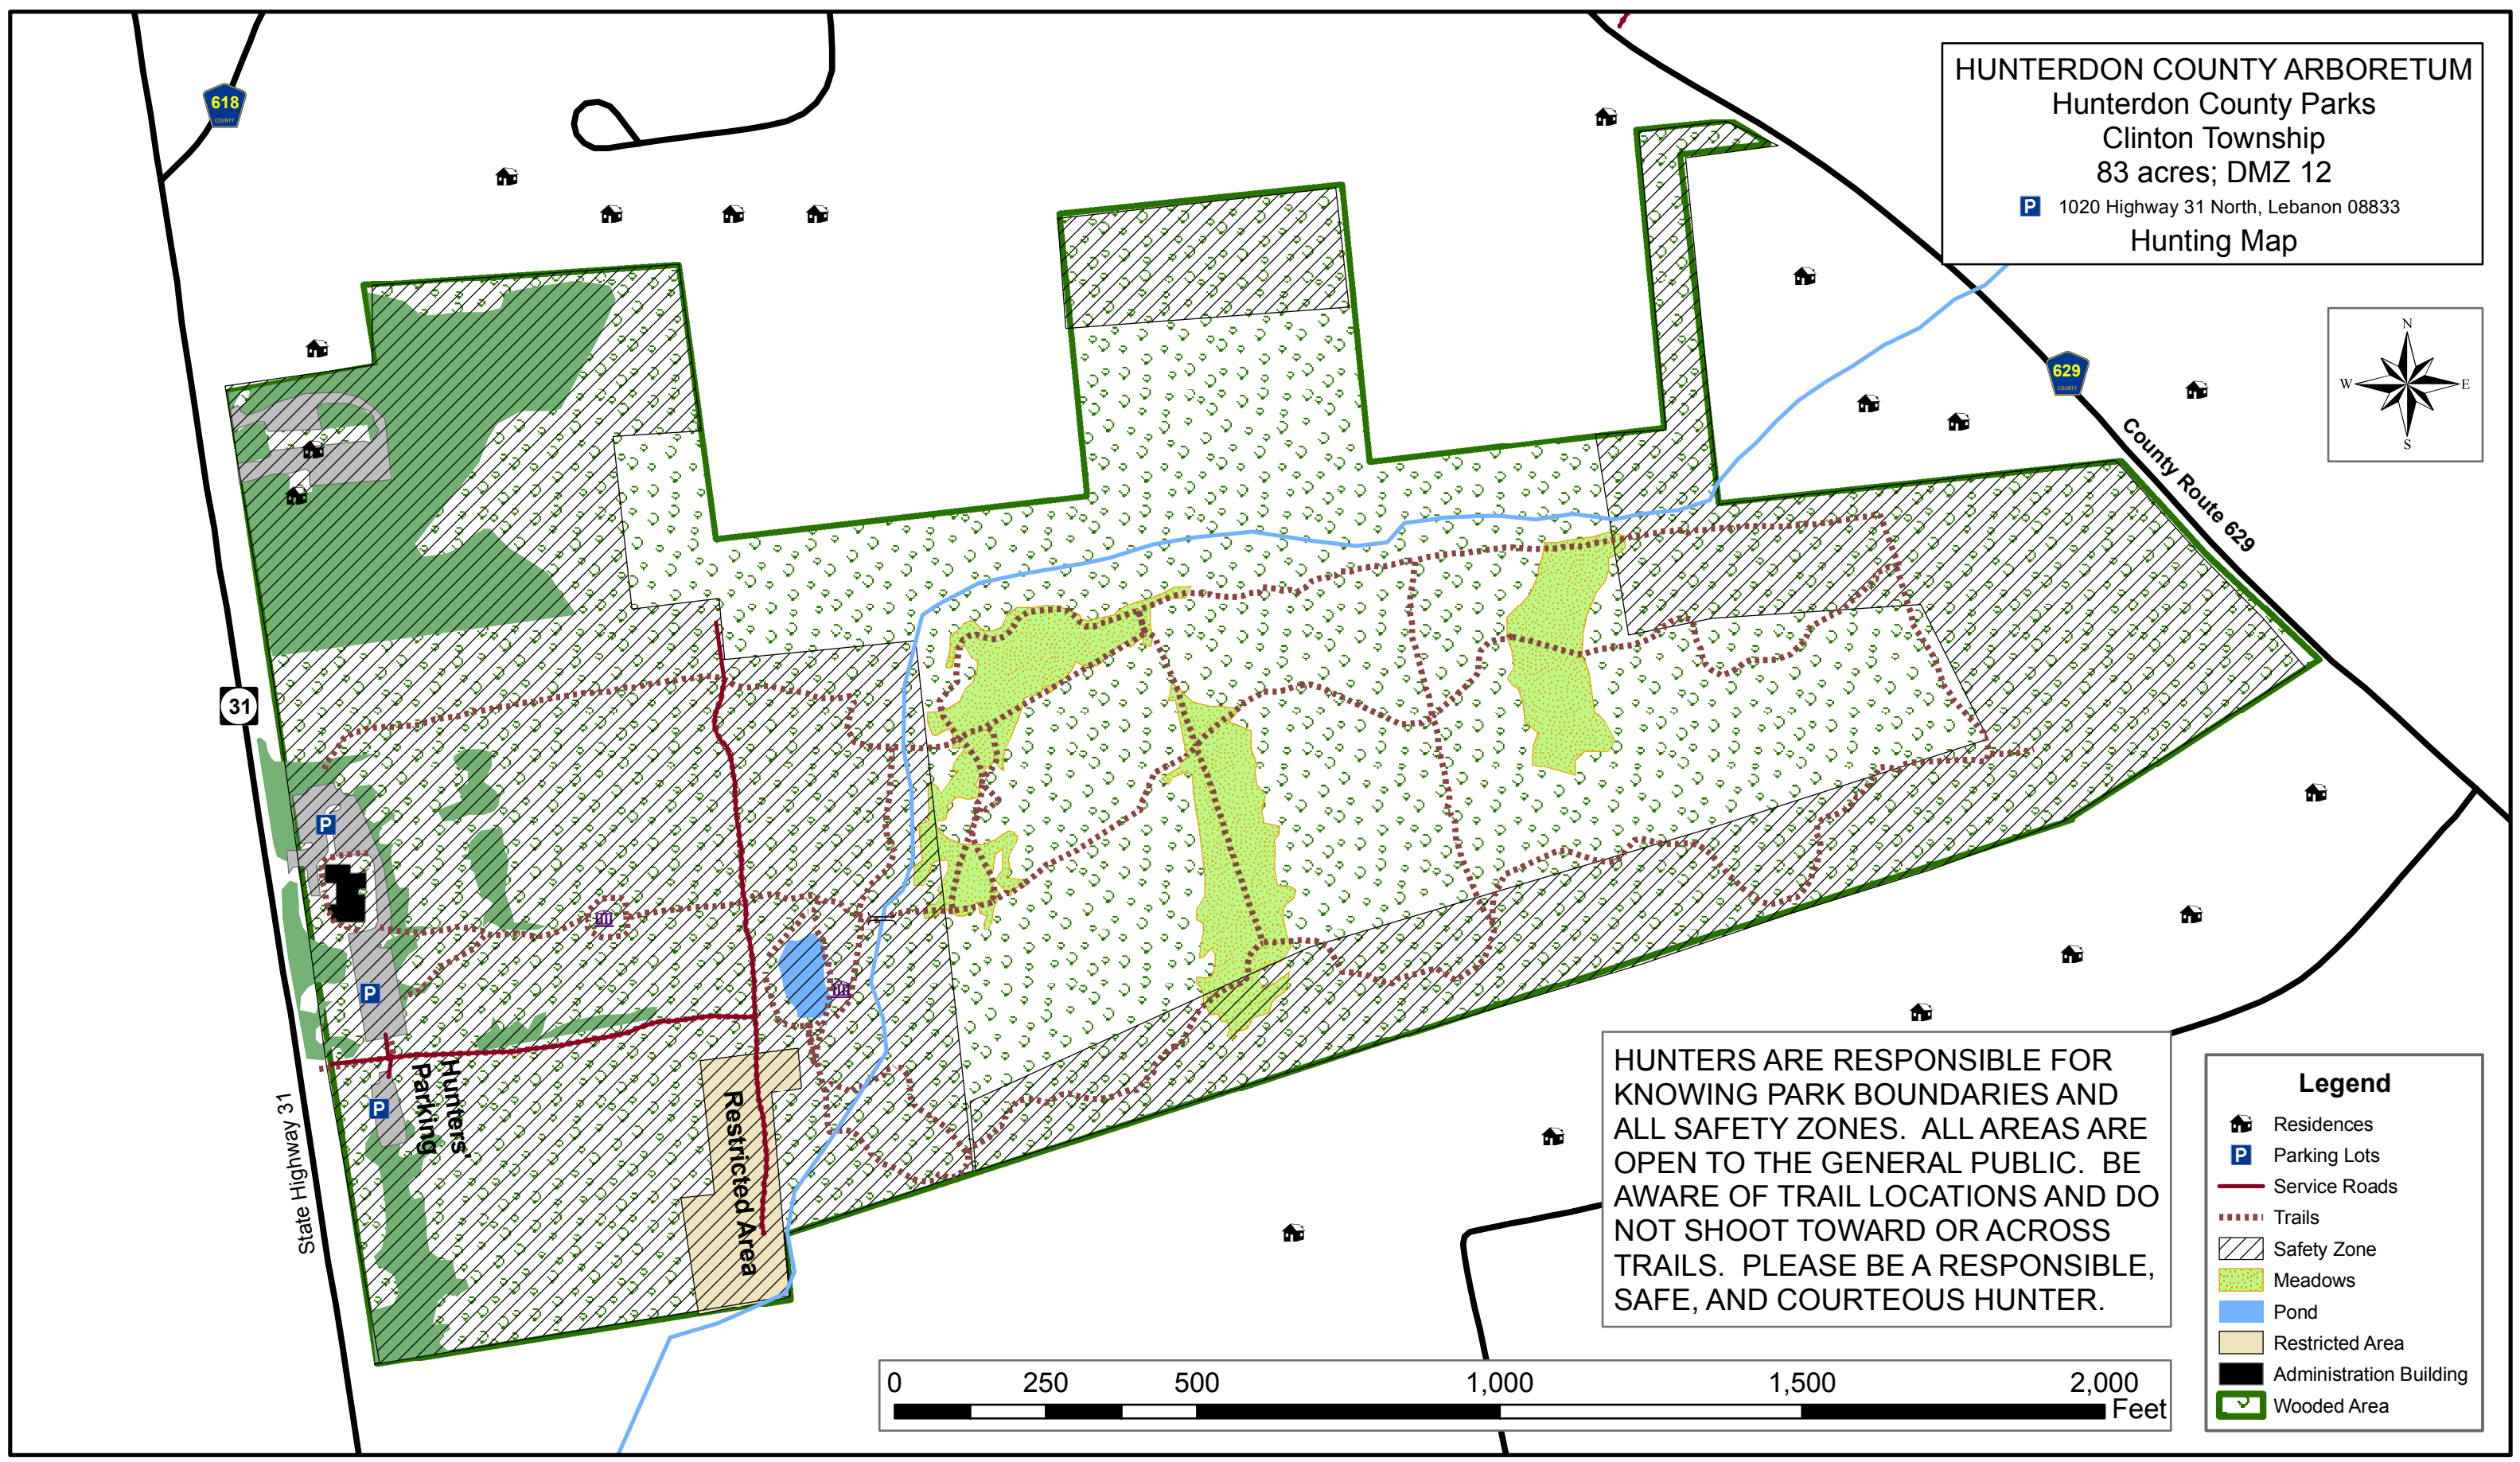

HUNTERDON COUNTY ARBORETUM
 Hunterdon County Parks
 Clinton Township
 83 acres; DMZ 12
 1020 Highway 31 North, Lebanon 08833
Hunting Map

HUNTERS ARE RESPONSIBLE FOR KNOWING PARK BOUNDARIES AND ALL SAFETY ZONES. ALL AREAS ARE OPEN TO THE GENERAL PUBLIC. BE AWARE OF TRAIL LOCATIONS AND DO NOT SHOOT TOWARD OR ACROSS TRAILS. PLEASE BE A RESPONSIBLE, SAFE, AND COURTEOUS HUNTER.

Legend	
	Residences
	Parking Lots
	Service Roads
	Trails
	Safety Zone
	Meadows
	Pond
	Restricted Area
	Administration Building
	Wooded Area

State Highway 31

County Route 629

Hunters Parking

Restricted Area