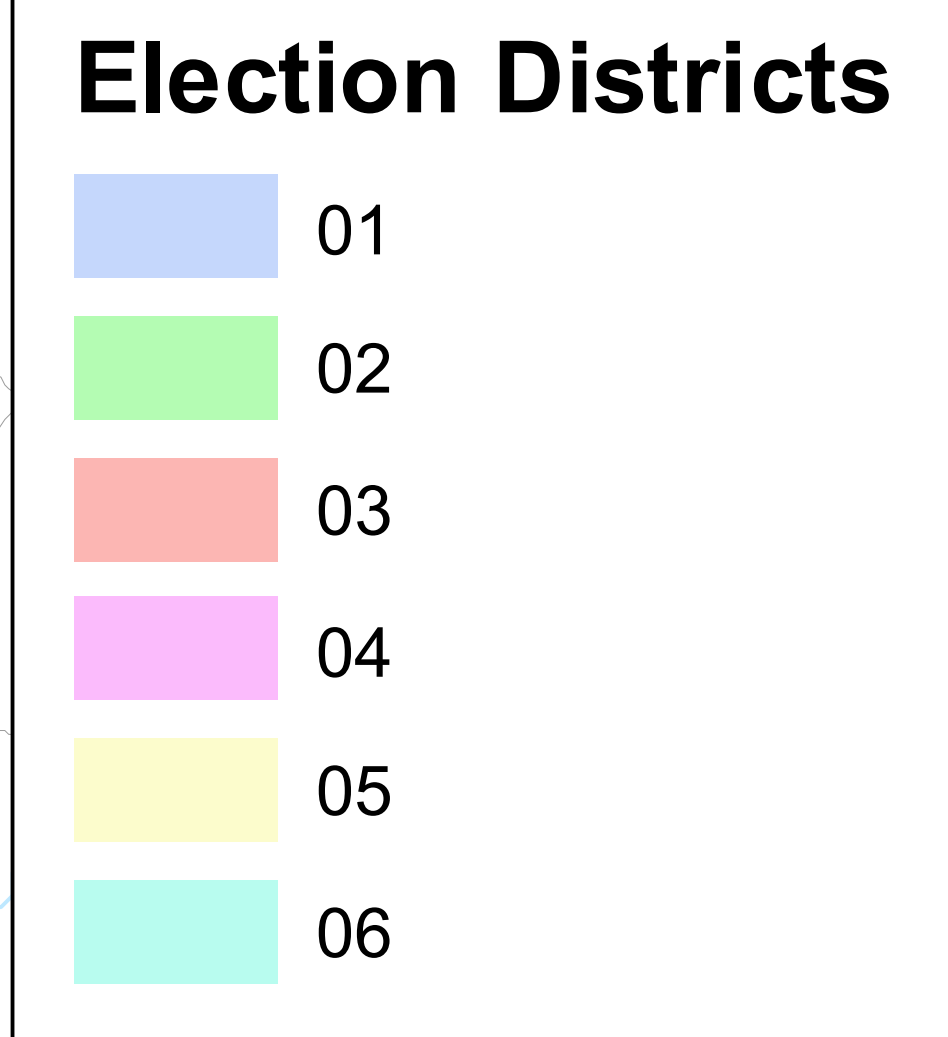

Lebanon Township Election Districts

Map prepared by the Hunterdon County Division of GIS from HCGIS data.