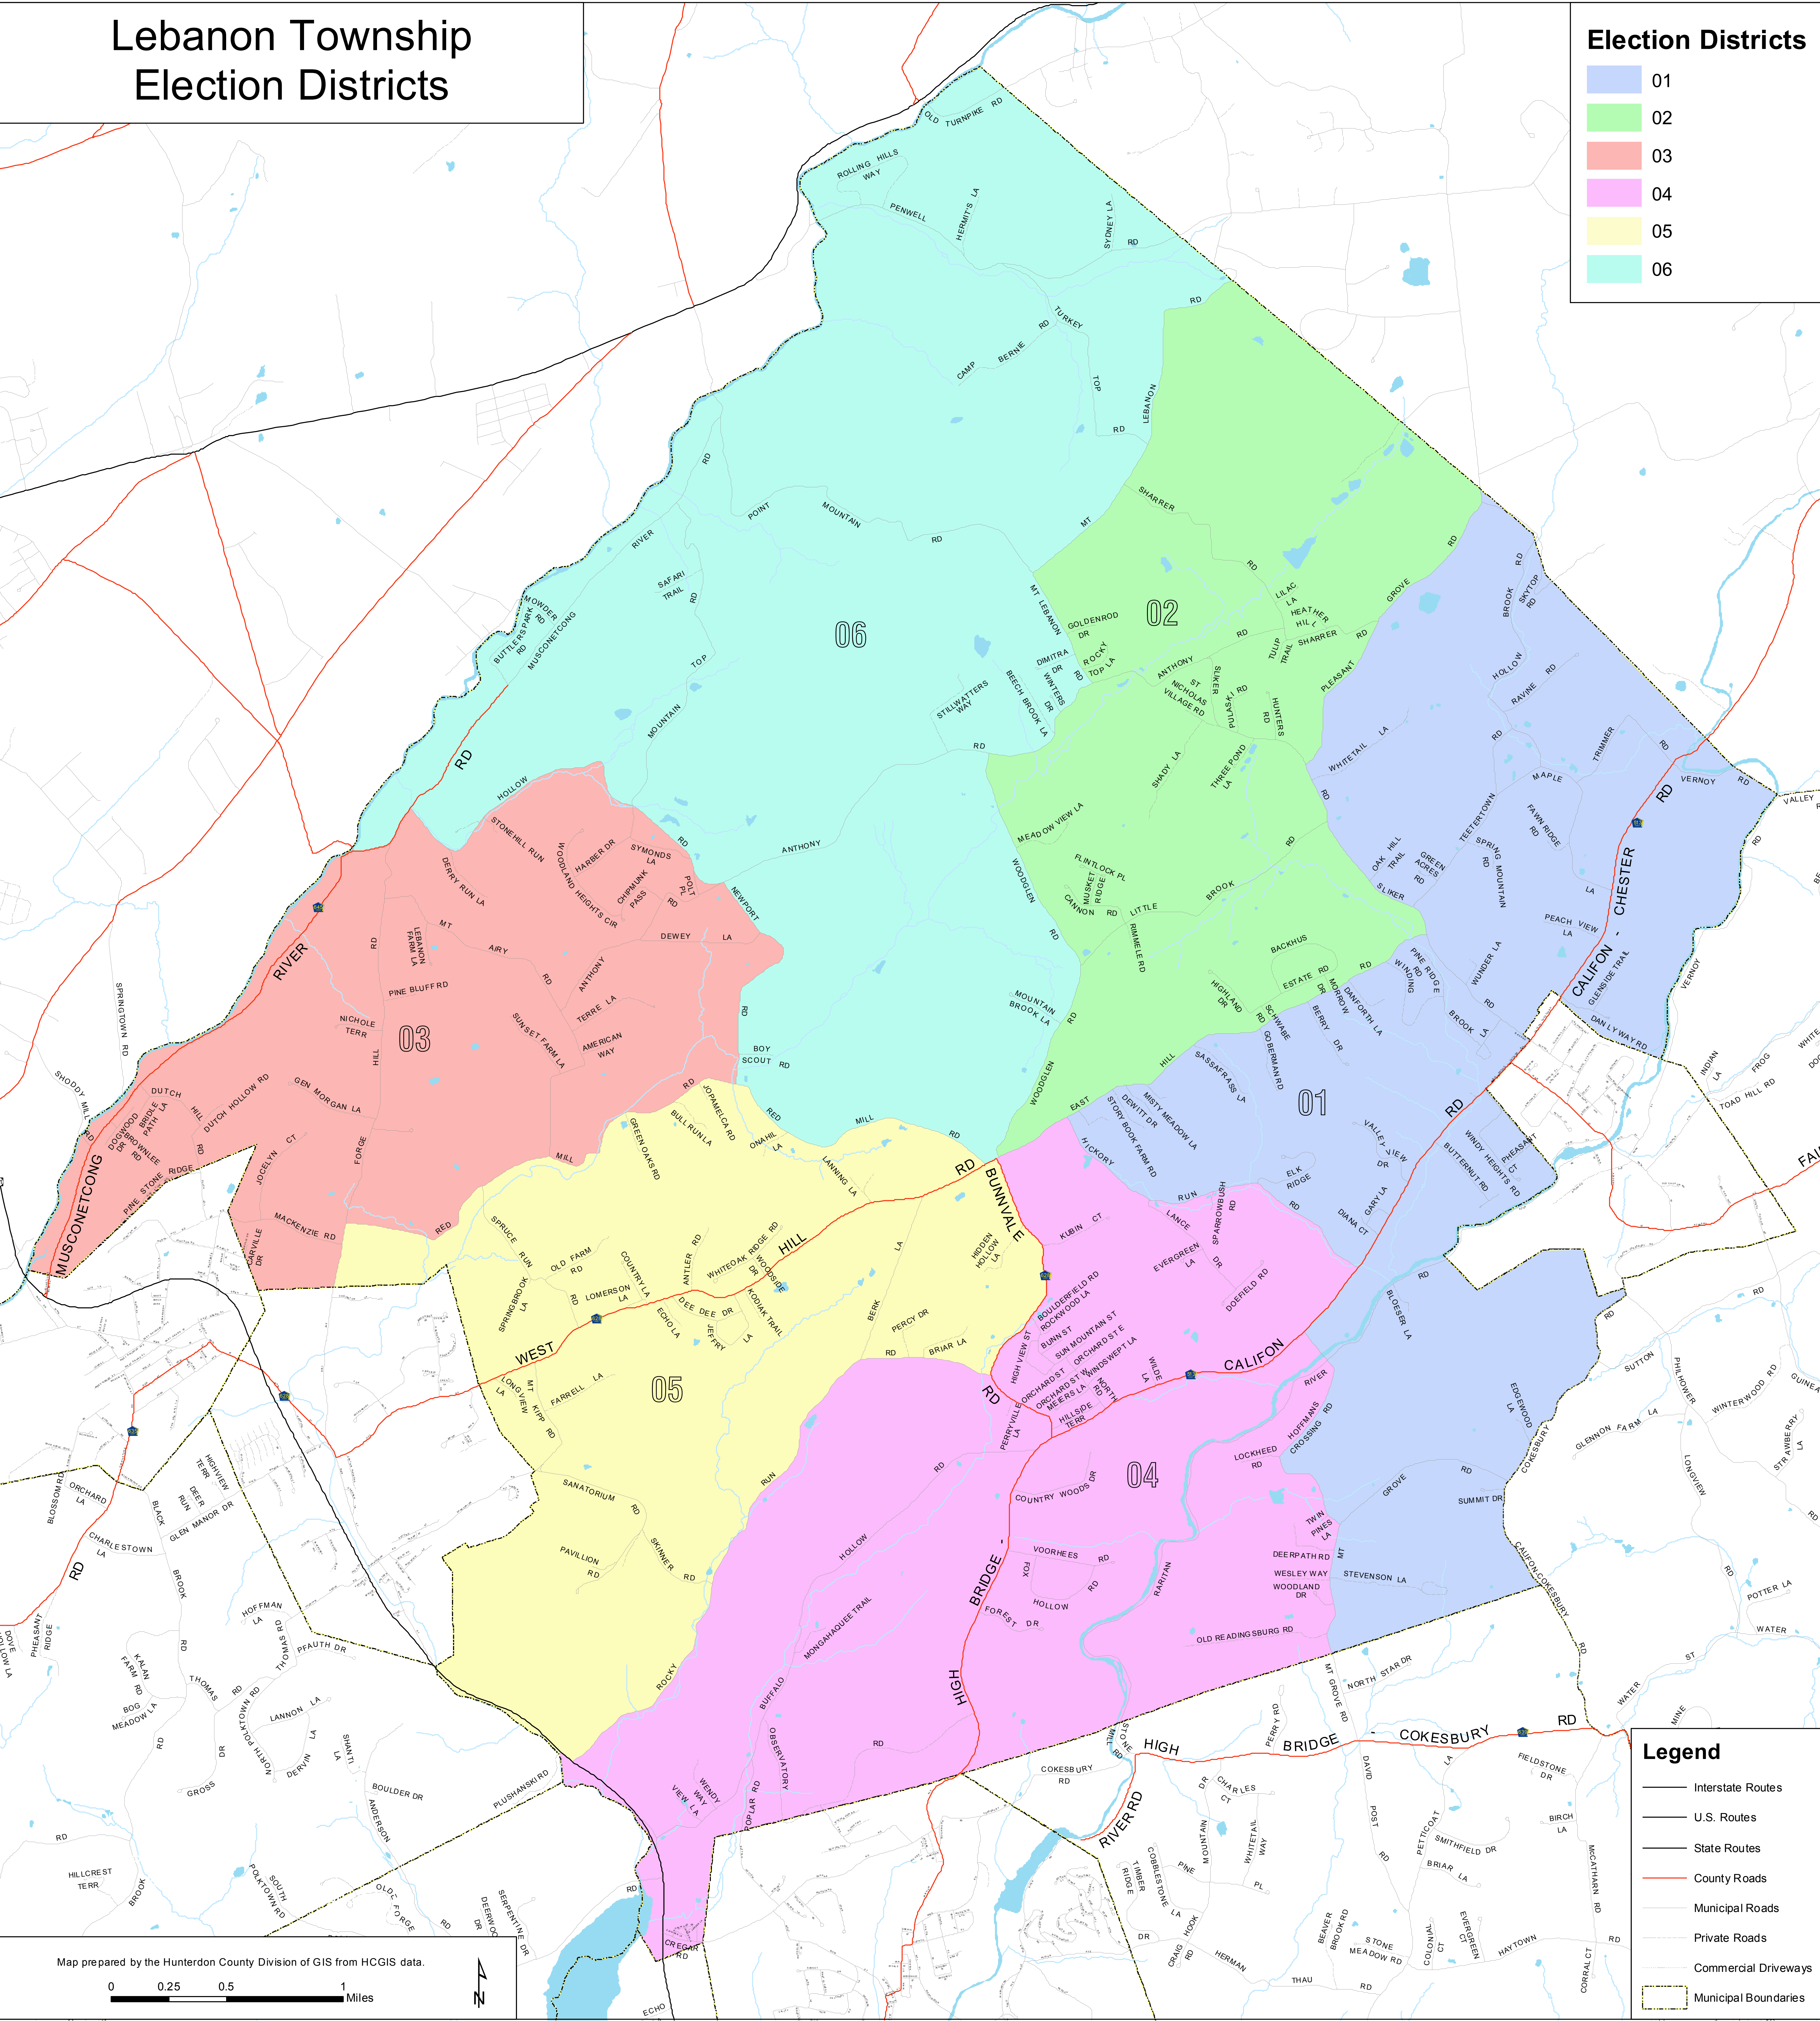

Lebanon Township Election Districts

Map prepared by the Hunterdon County Division of GIS from HCGIS data.