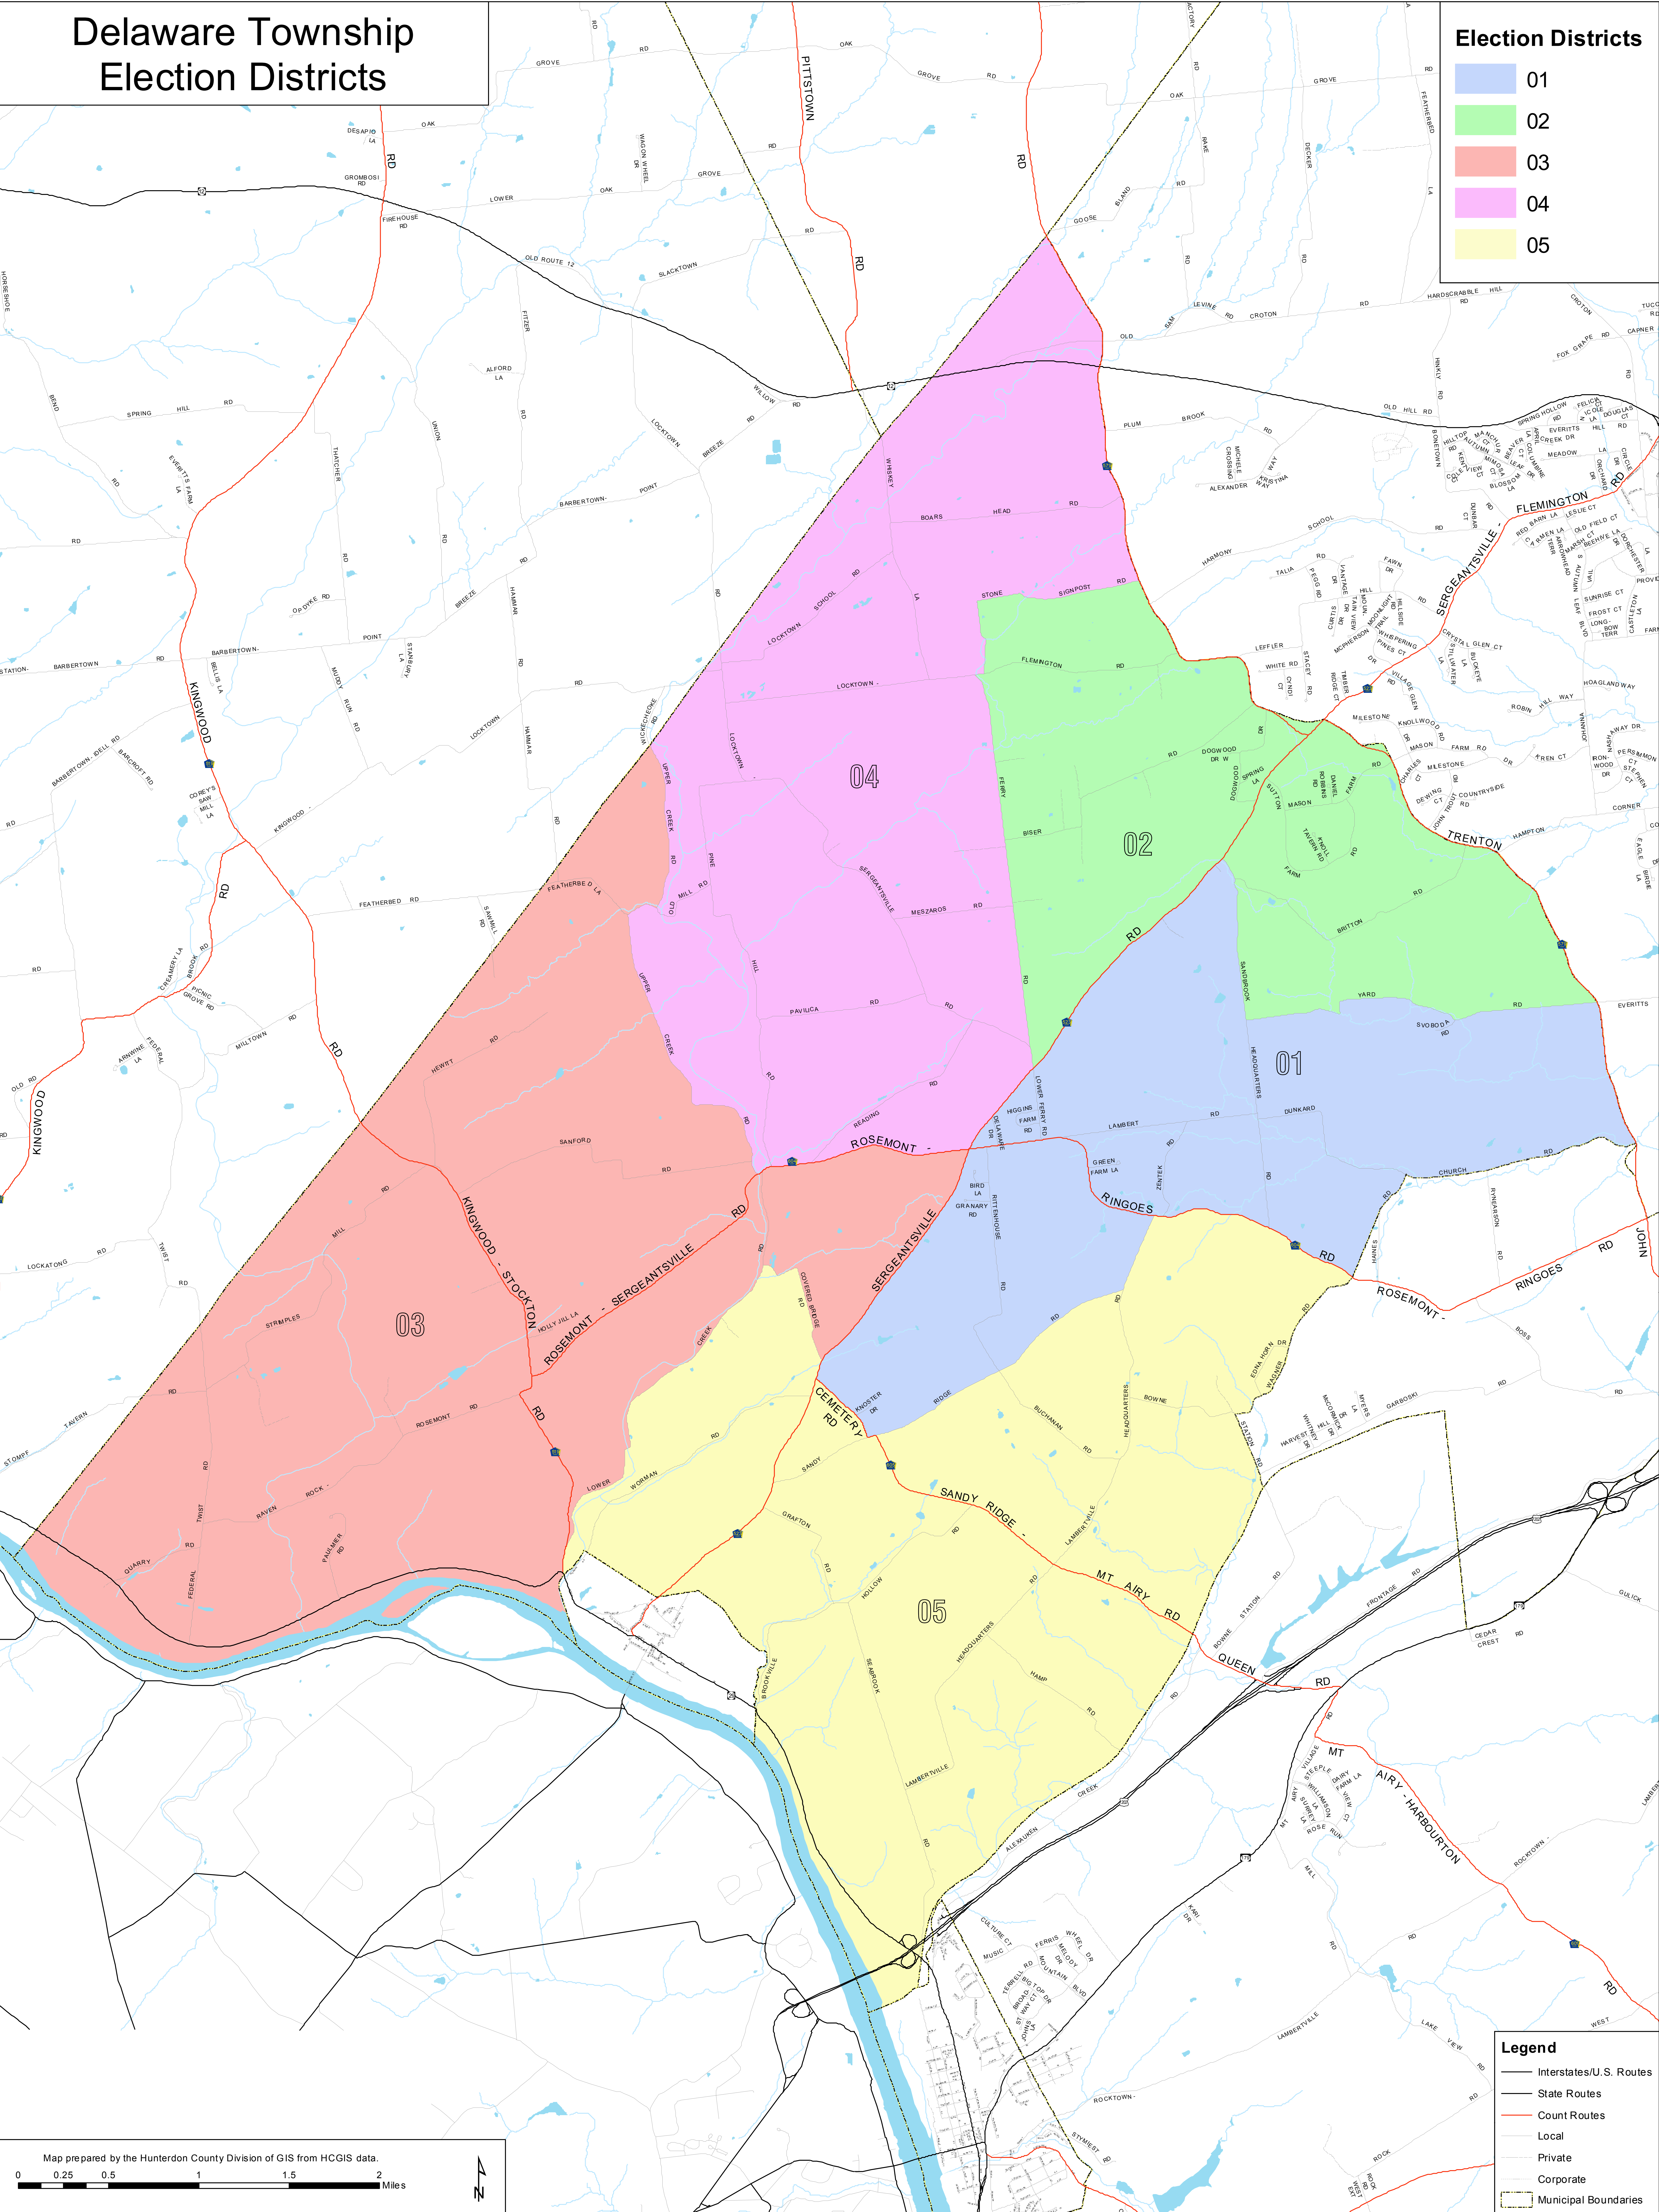

# Delaware Township Election Districts

## Election Districts

- 01
- 02
- 03
- 04
- 05

## Legend

- Interstates/U.S. Routes
- State Routes
- Count Routes
- Local
- Private
- Corporate
- Municipal Boundaries

Map prepared by the Hunterdon County Division of GIS from HCGIS data.