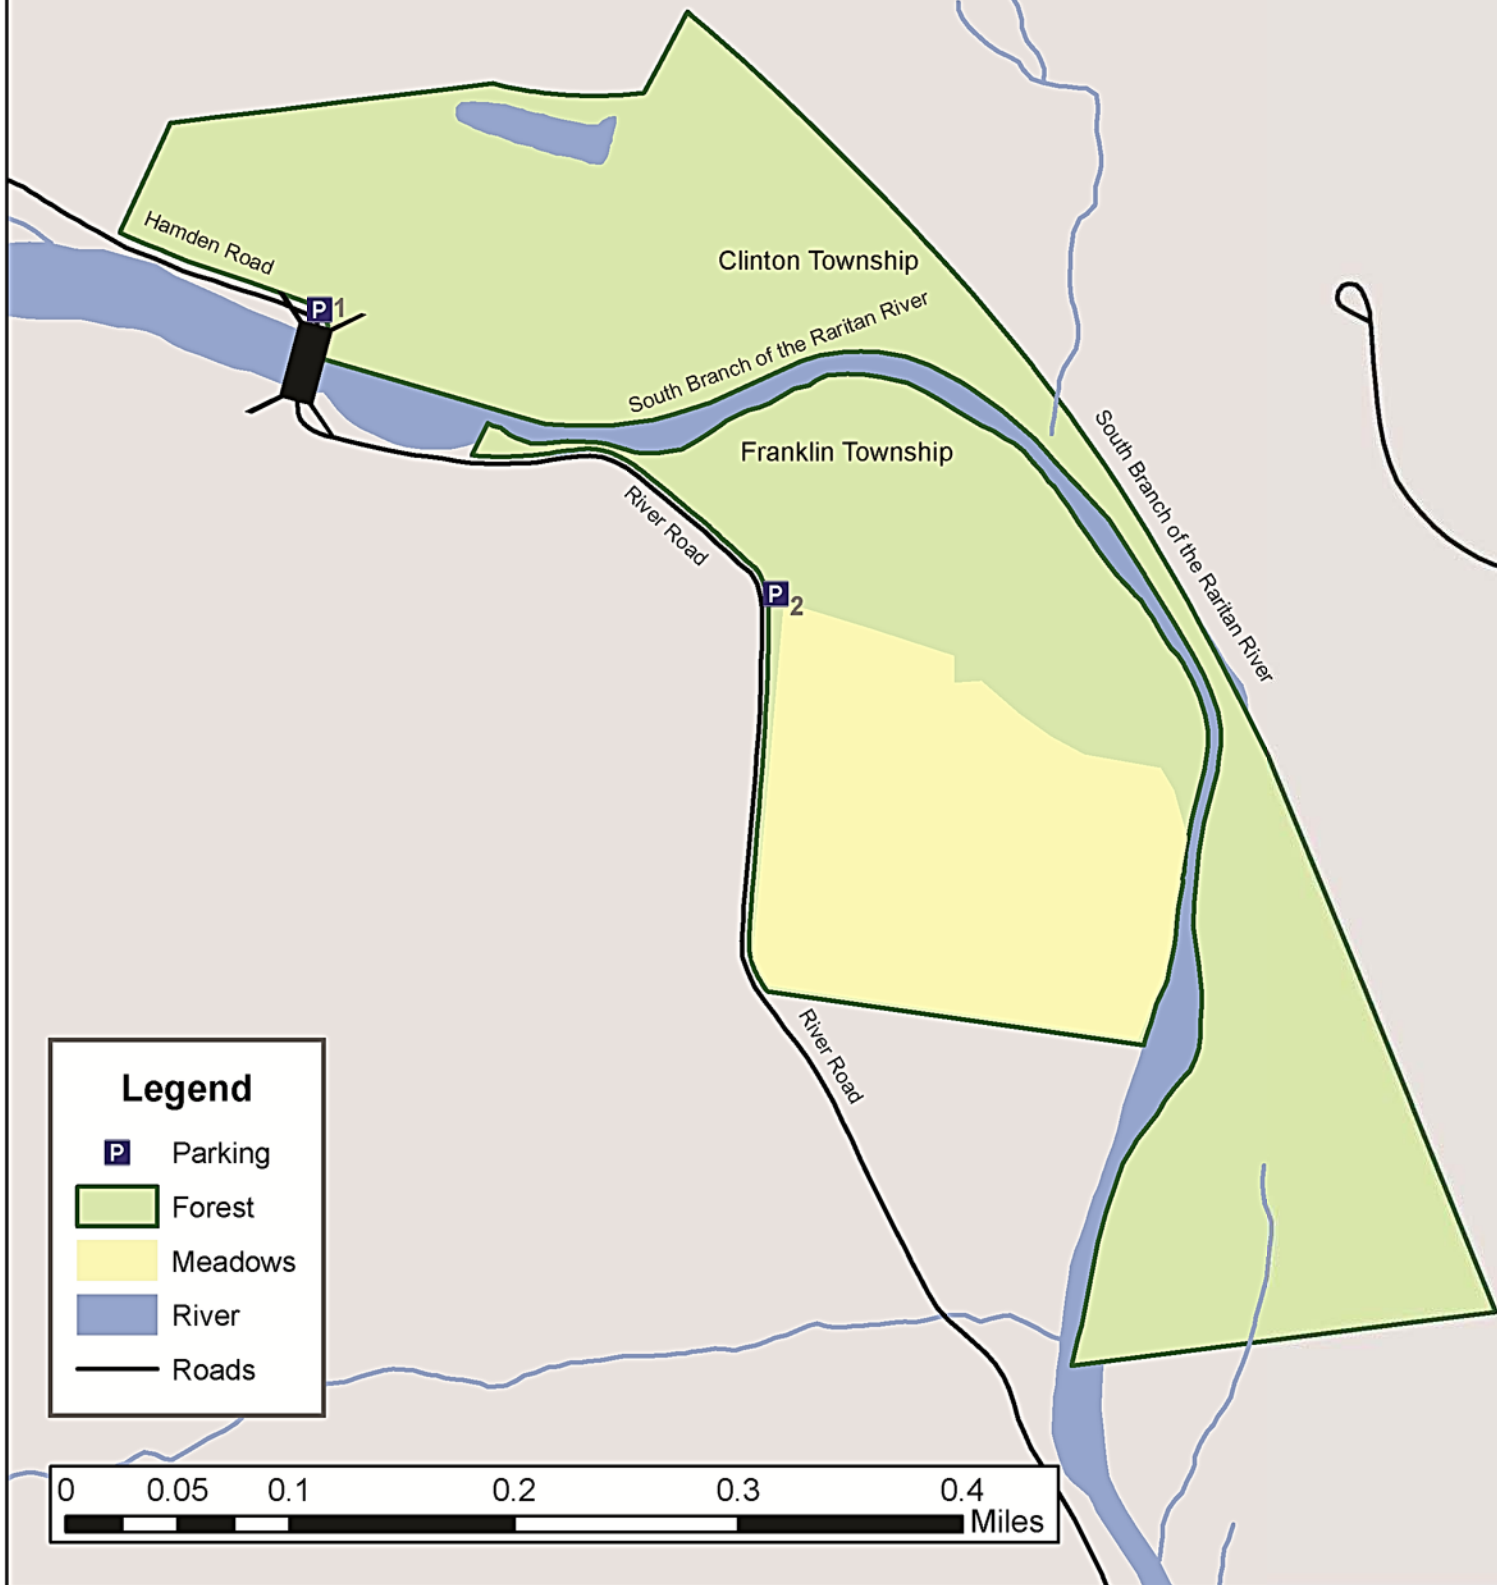

**VALINSKI SECTION  
SOUTH BRANCH RESERVATION  
Clinton and Franklin Townships  
83 acres**

- P**<sub>1</sub> 502 Hamden Road, Annandale 08801
- P**<sub>2</sub> 123 River Road, Annandale 08801

**Area Map**

**Legend**

- P** Parking
- Forest
- Meadows
- River
- Roads