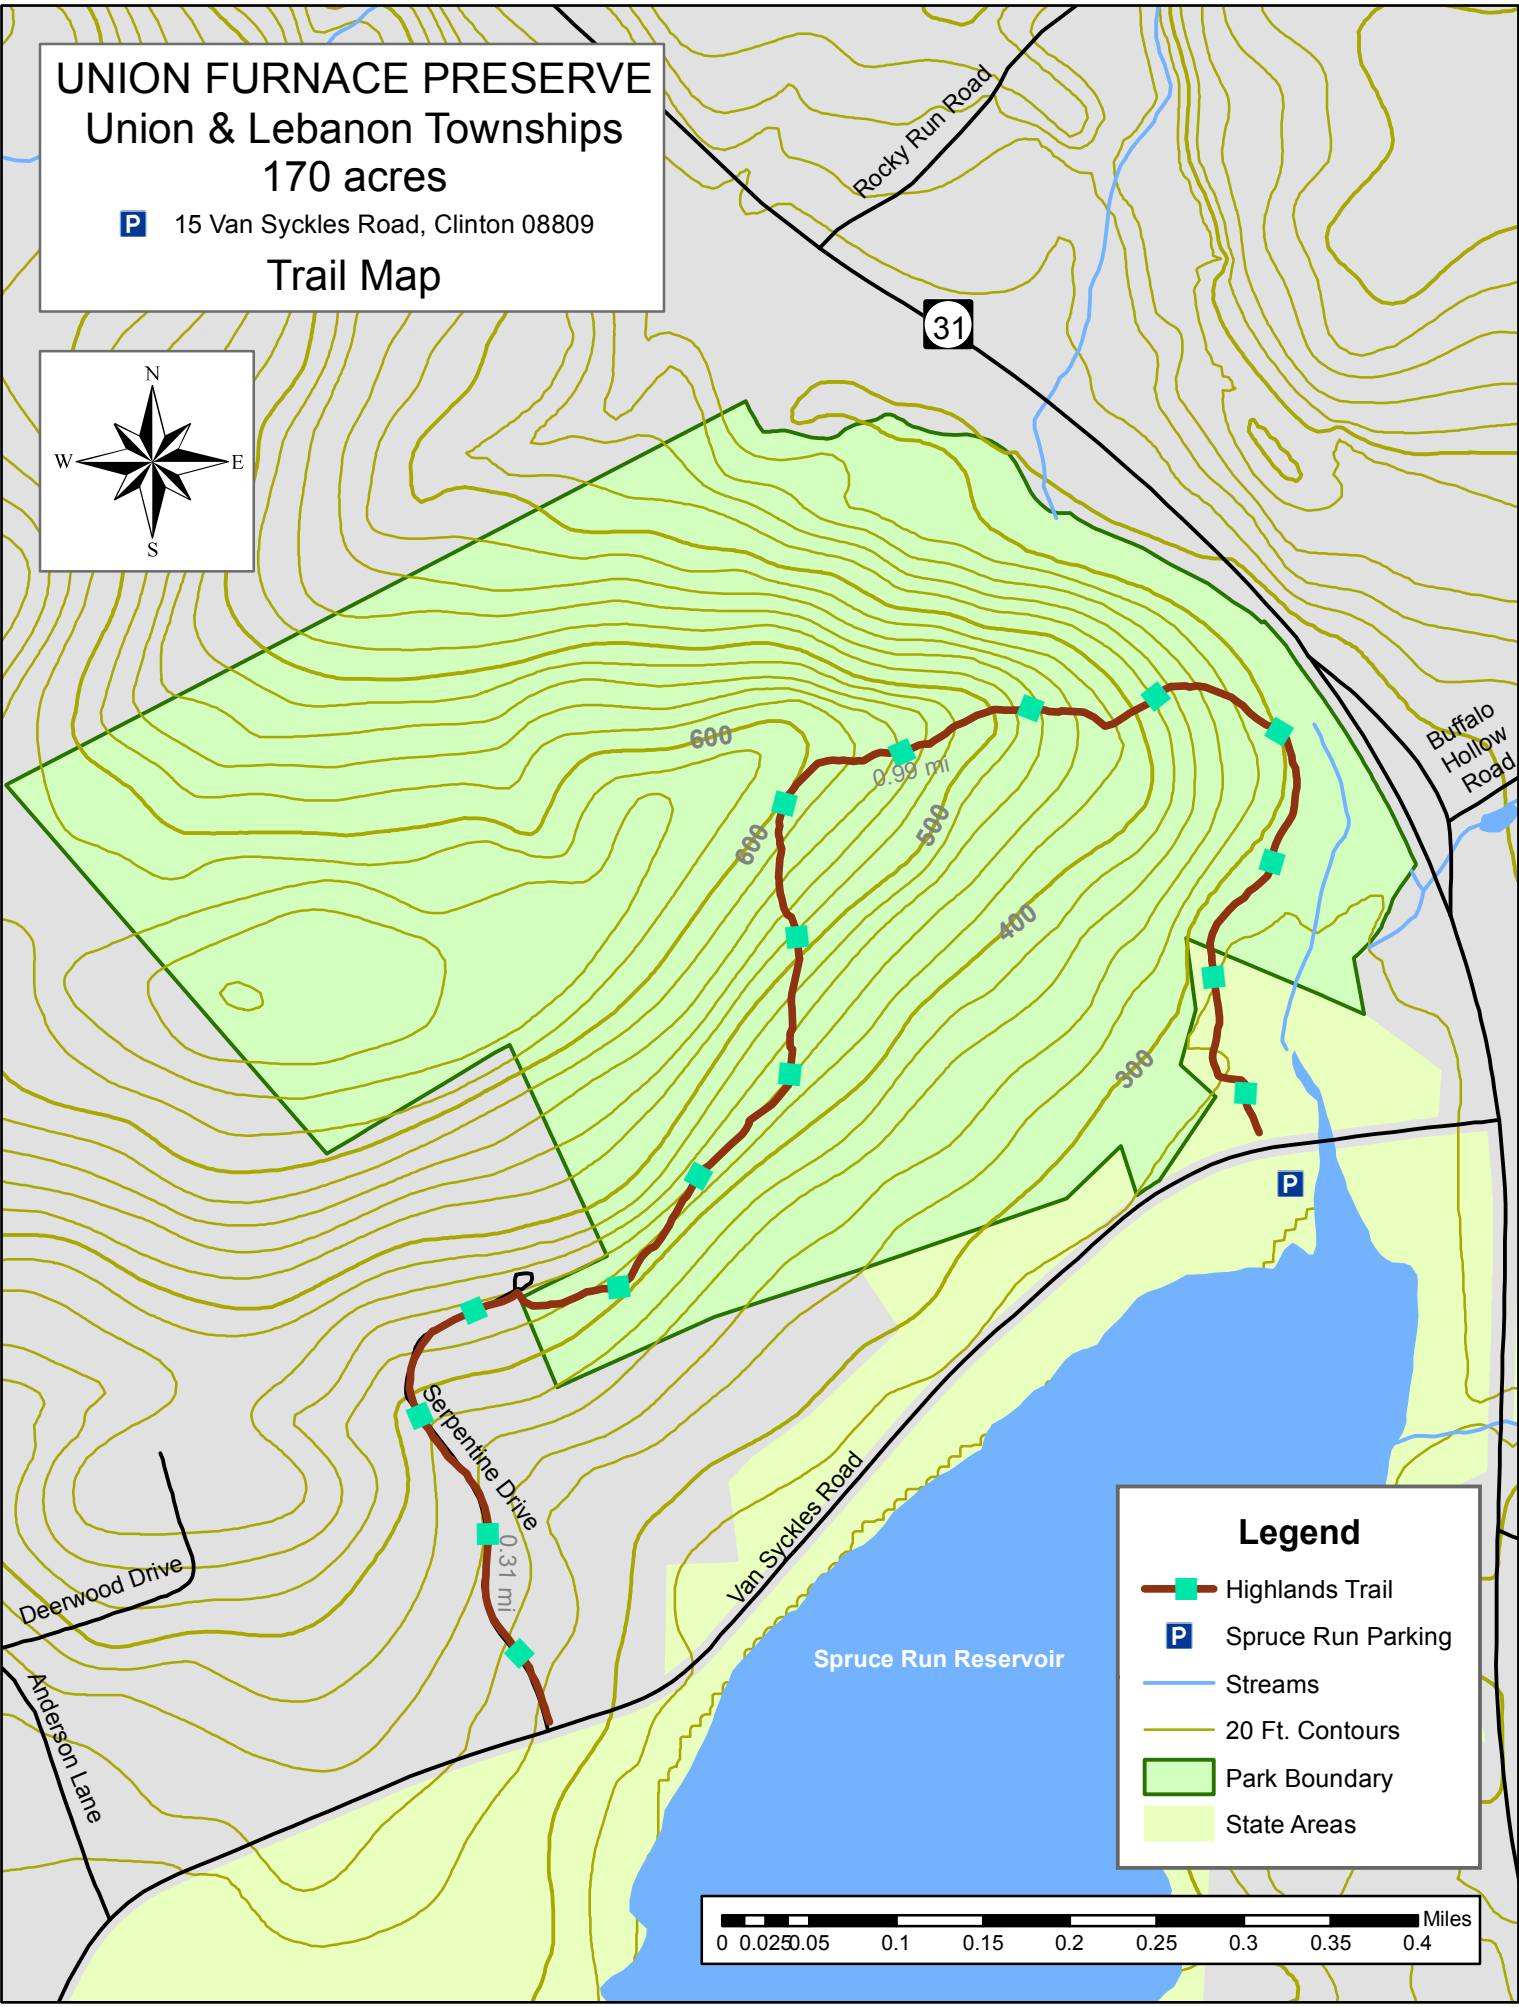

UNION FURNACE PRESERVE
Union & Lebanon Townships
170 acres
15 Van Syckles Road, Clinton 08809
Trail Map

Legend

- Highlands Trail
- Spruce Run Parking
- Streams
- 20 Ft. Contours
- Park Boundary
- State Areas