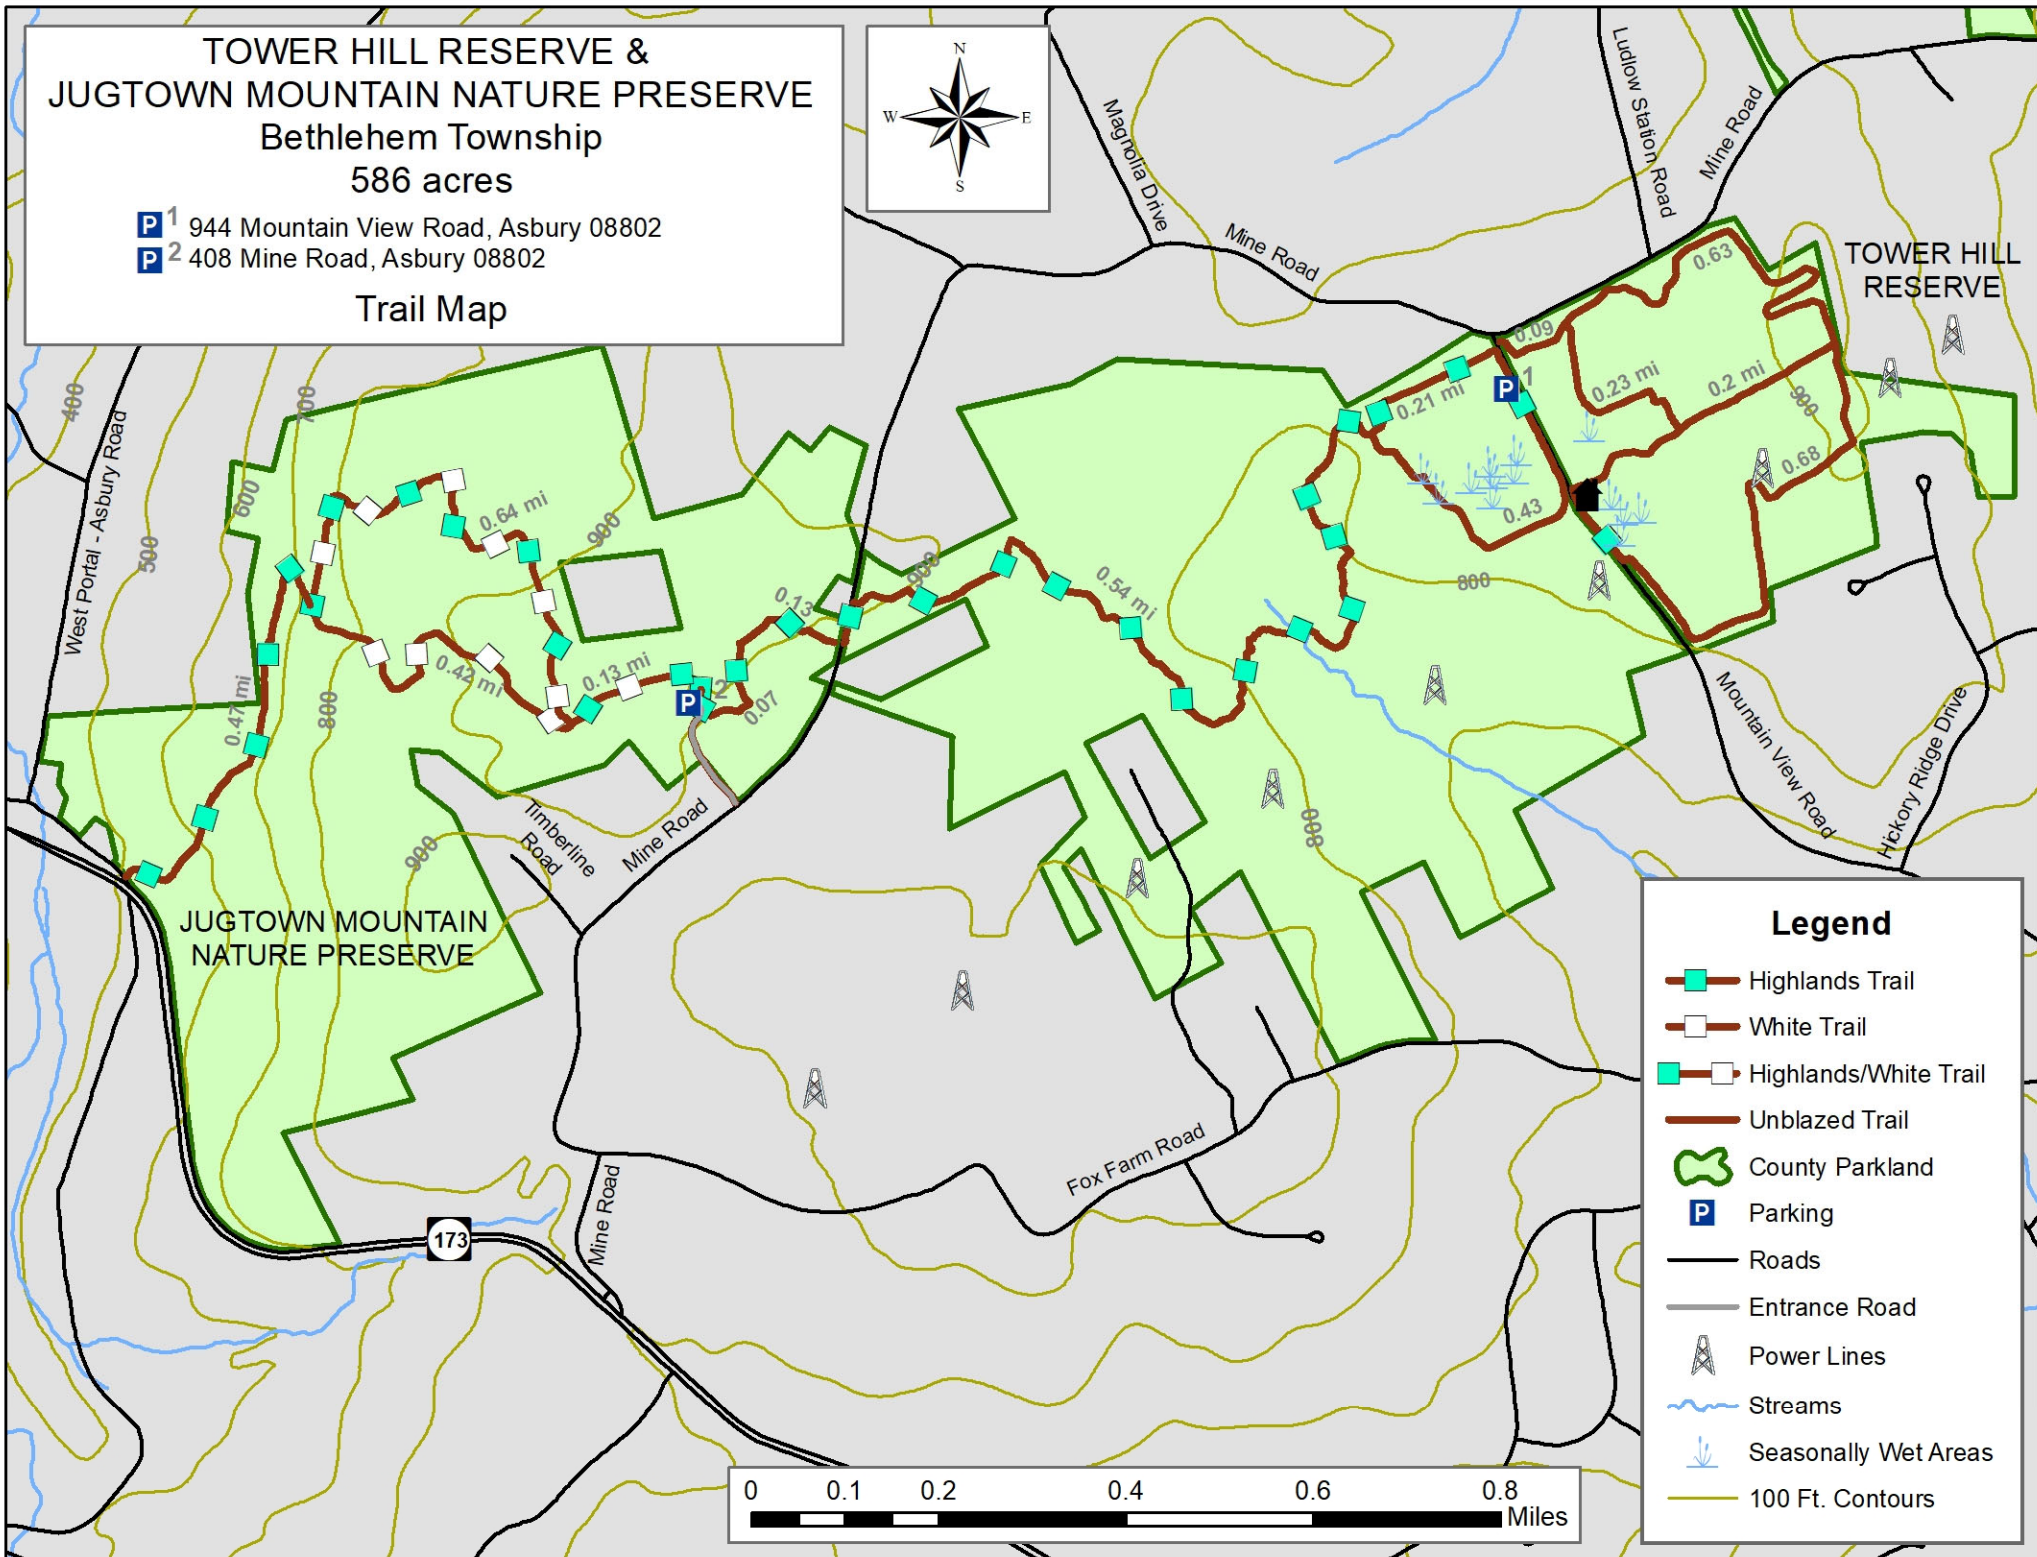

TOWER HILL RESERVE & JUGTOWN MOUNTAIN NATURE PRESERVE

Bethlehem Township

586 acres

- P**¹ 944 Mountain View Road, Asbury 08802
- P**² 408 Mine Road, Asbury 08802

Trail Map

Legend

- Highlands Trail
- White Trail
- Highlands/White Trail
- Unblazed Trail
- County Parkland
- Parking
- Roads
- Entrance Road
- Power Lines
- Streams
- Seasonally Wet Areas
- 100 Ft. Contours