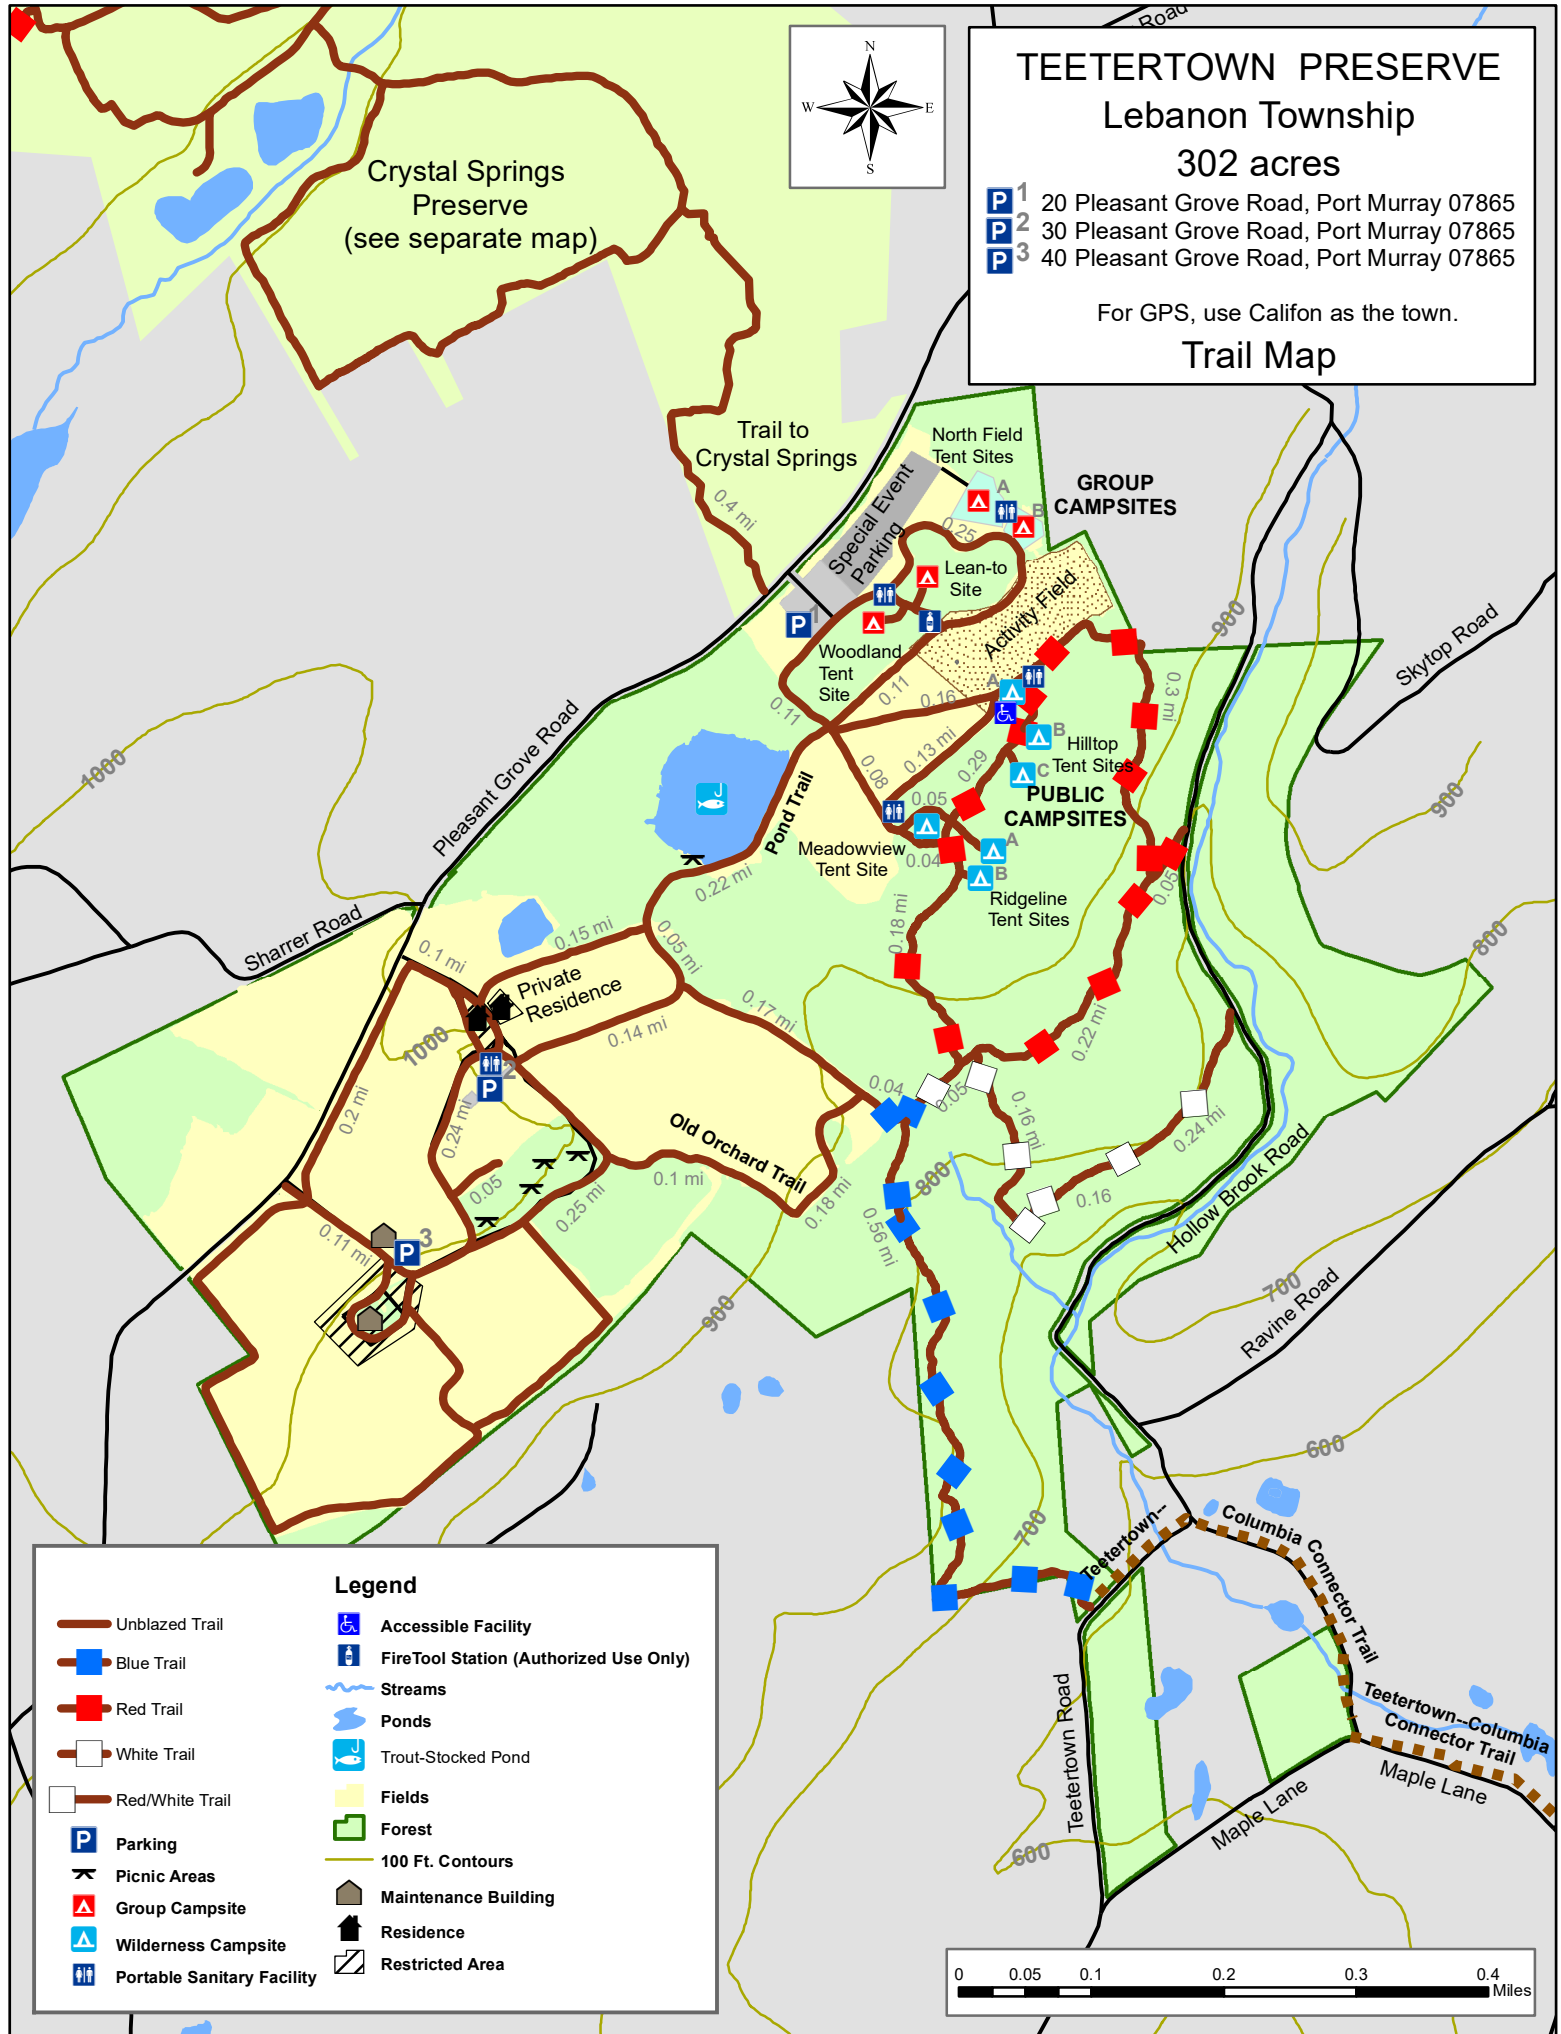

TEETERTOWN PRESERVE

Lebanon Township

302 acres

- P**¹ 20 Pleasant Grove Road, Port Murray 07865
- P**² 30 Pleasant Grove Road, Port Murray 07865
- P**³ 40 Pleasant Grove Road, Port Murray 07865

For GPS, use Califon as the town.

Trail Map

Legend

- Unblazed Trail
- Blue Trail
- Red Trail
- White Trail
- Red/White Trail
- Parking
- Picnic Areas
- Group Campsite
- Wilderness Campsite
- Portable Sanitary Facility
- Accessible Facility
- FireTool Station (Authorized Use Only)
- Streams
- Ponds
- Trout-Stocked Pond
- Fields
- Forest
- 100 Ft. Contours
- Maintenance Building
- Residence
- Restricted Area