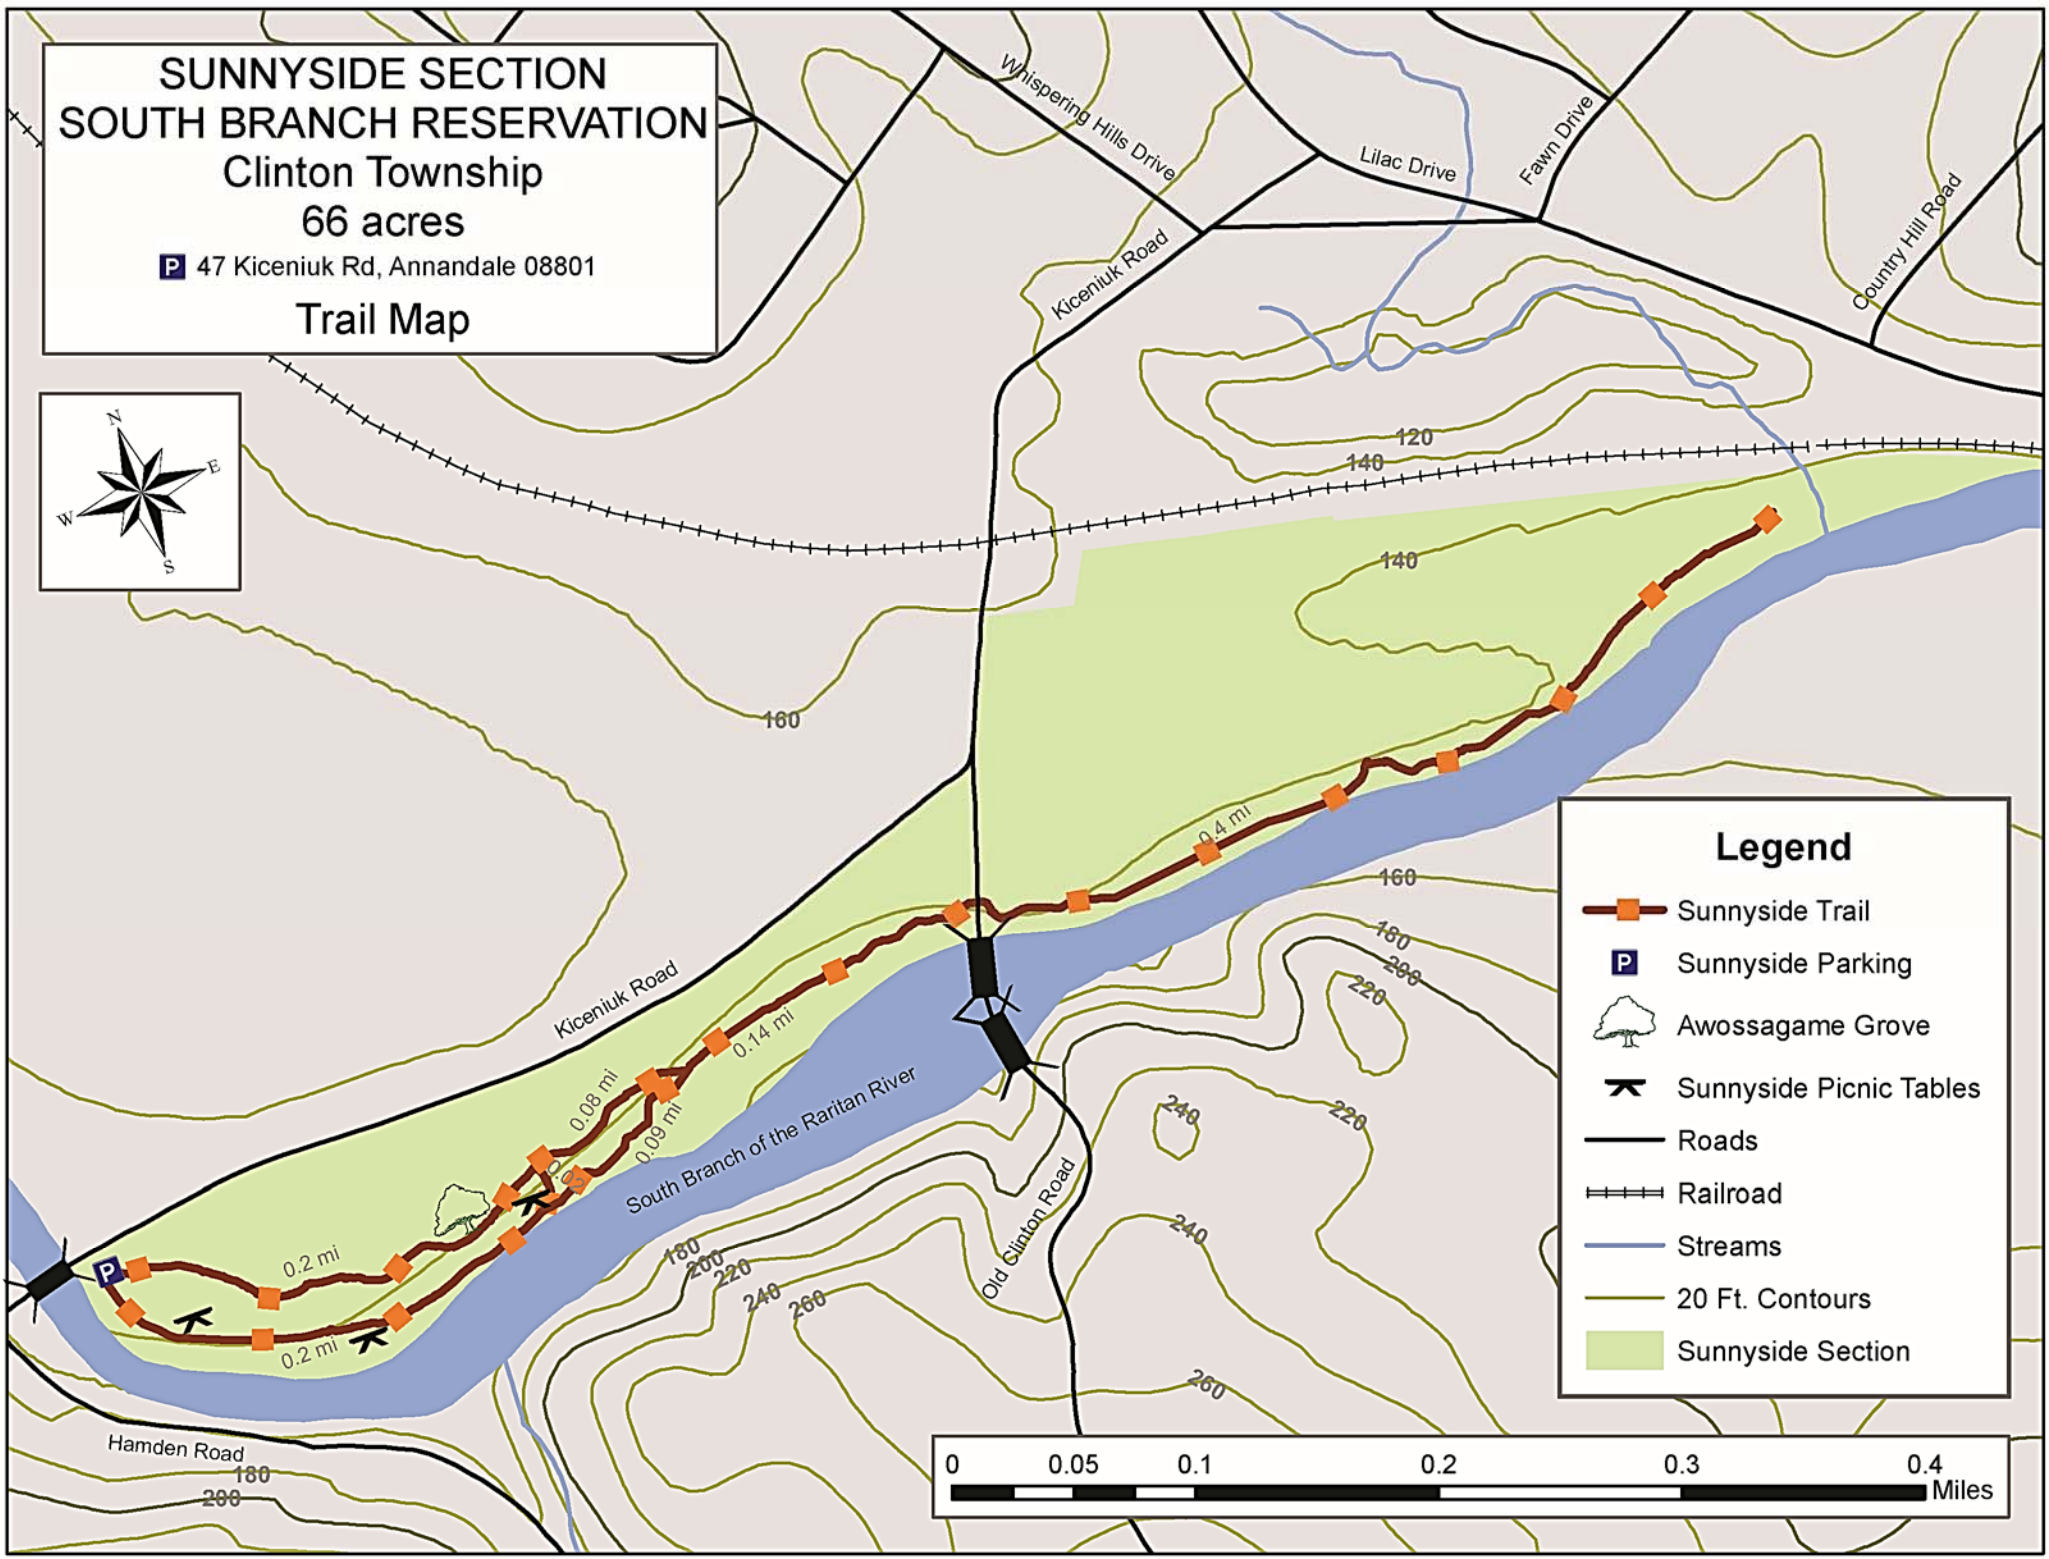

SUNNYSIDE SECTION
SOUTH BRANCH RESERVATION
Clinton Township
66 acres
P 47 Kiceniuk Rd, Annandale 08801
Trail Map

Legend

- Sunnyside Trail
- Sunnyside Parking
- Awossagame Grove
- Sunnyside Picnic Tables
- Roads
- Railroad
- Streams
- 20 Ft. Contours
- Sunnyside Section