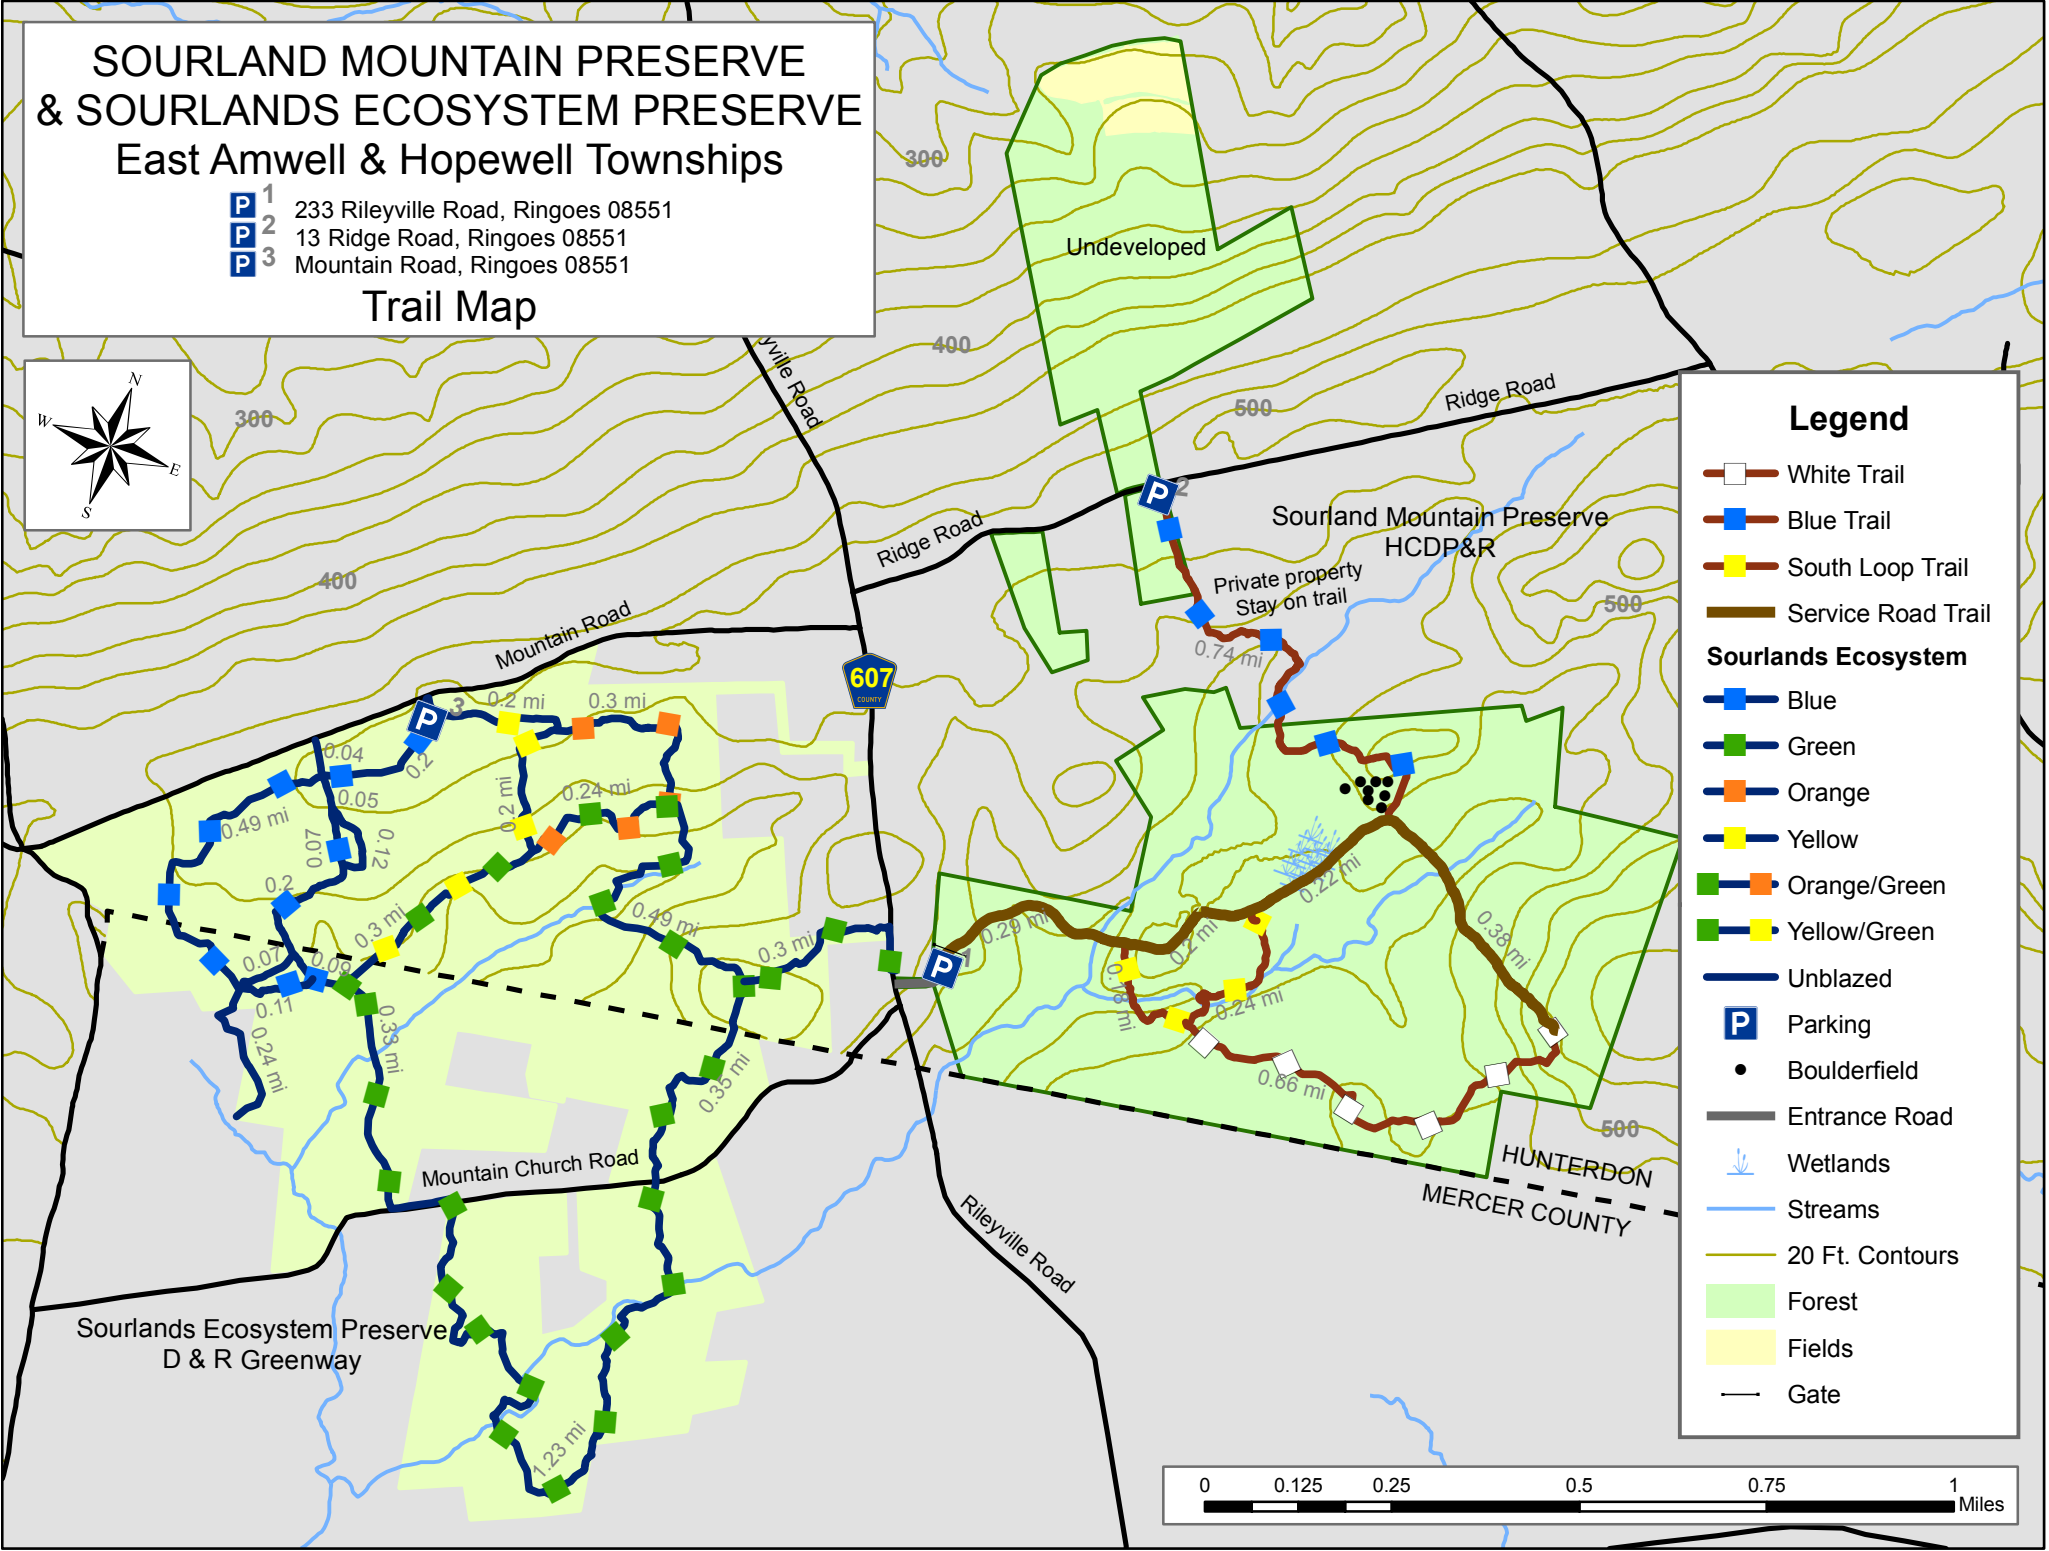

SOURLAND MOUNTAIN PRESERVE & SOURLANDS ECOSYSTEM PRESERVE

East Amwell & Hopewell Townships

- P**¹ 233 Rileyville Road, Ringoes 08551
- P**² 13 Ridge Road, Ringoes 08551
- P**³ Mountain Road, Ringoes 08551

Trail Map

Legend

- White Trail
- Blue Trail
- South Loop Trail
- Service Road Trail
- Sourlands Ecosystem**
- Blue
- Green
- Orange
- Yellow
- Orange/Green
- Yellow/Green
- Unblazed
- Parking
- Boulderfield
- Entrance Road
- Wetlands
- Streams
- 20 Ft. Contours
- Forest
- Fields
- Gate