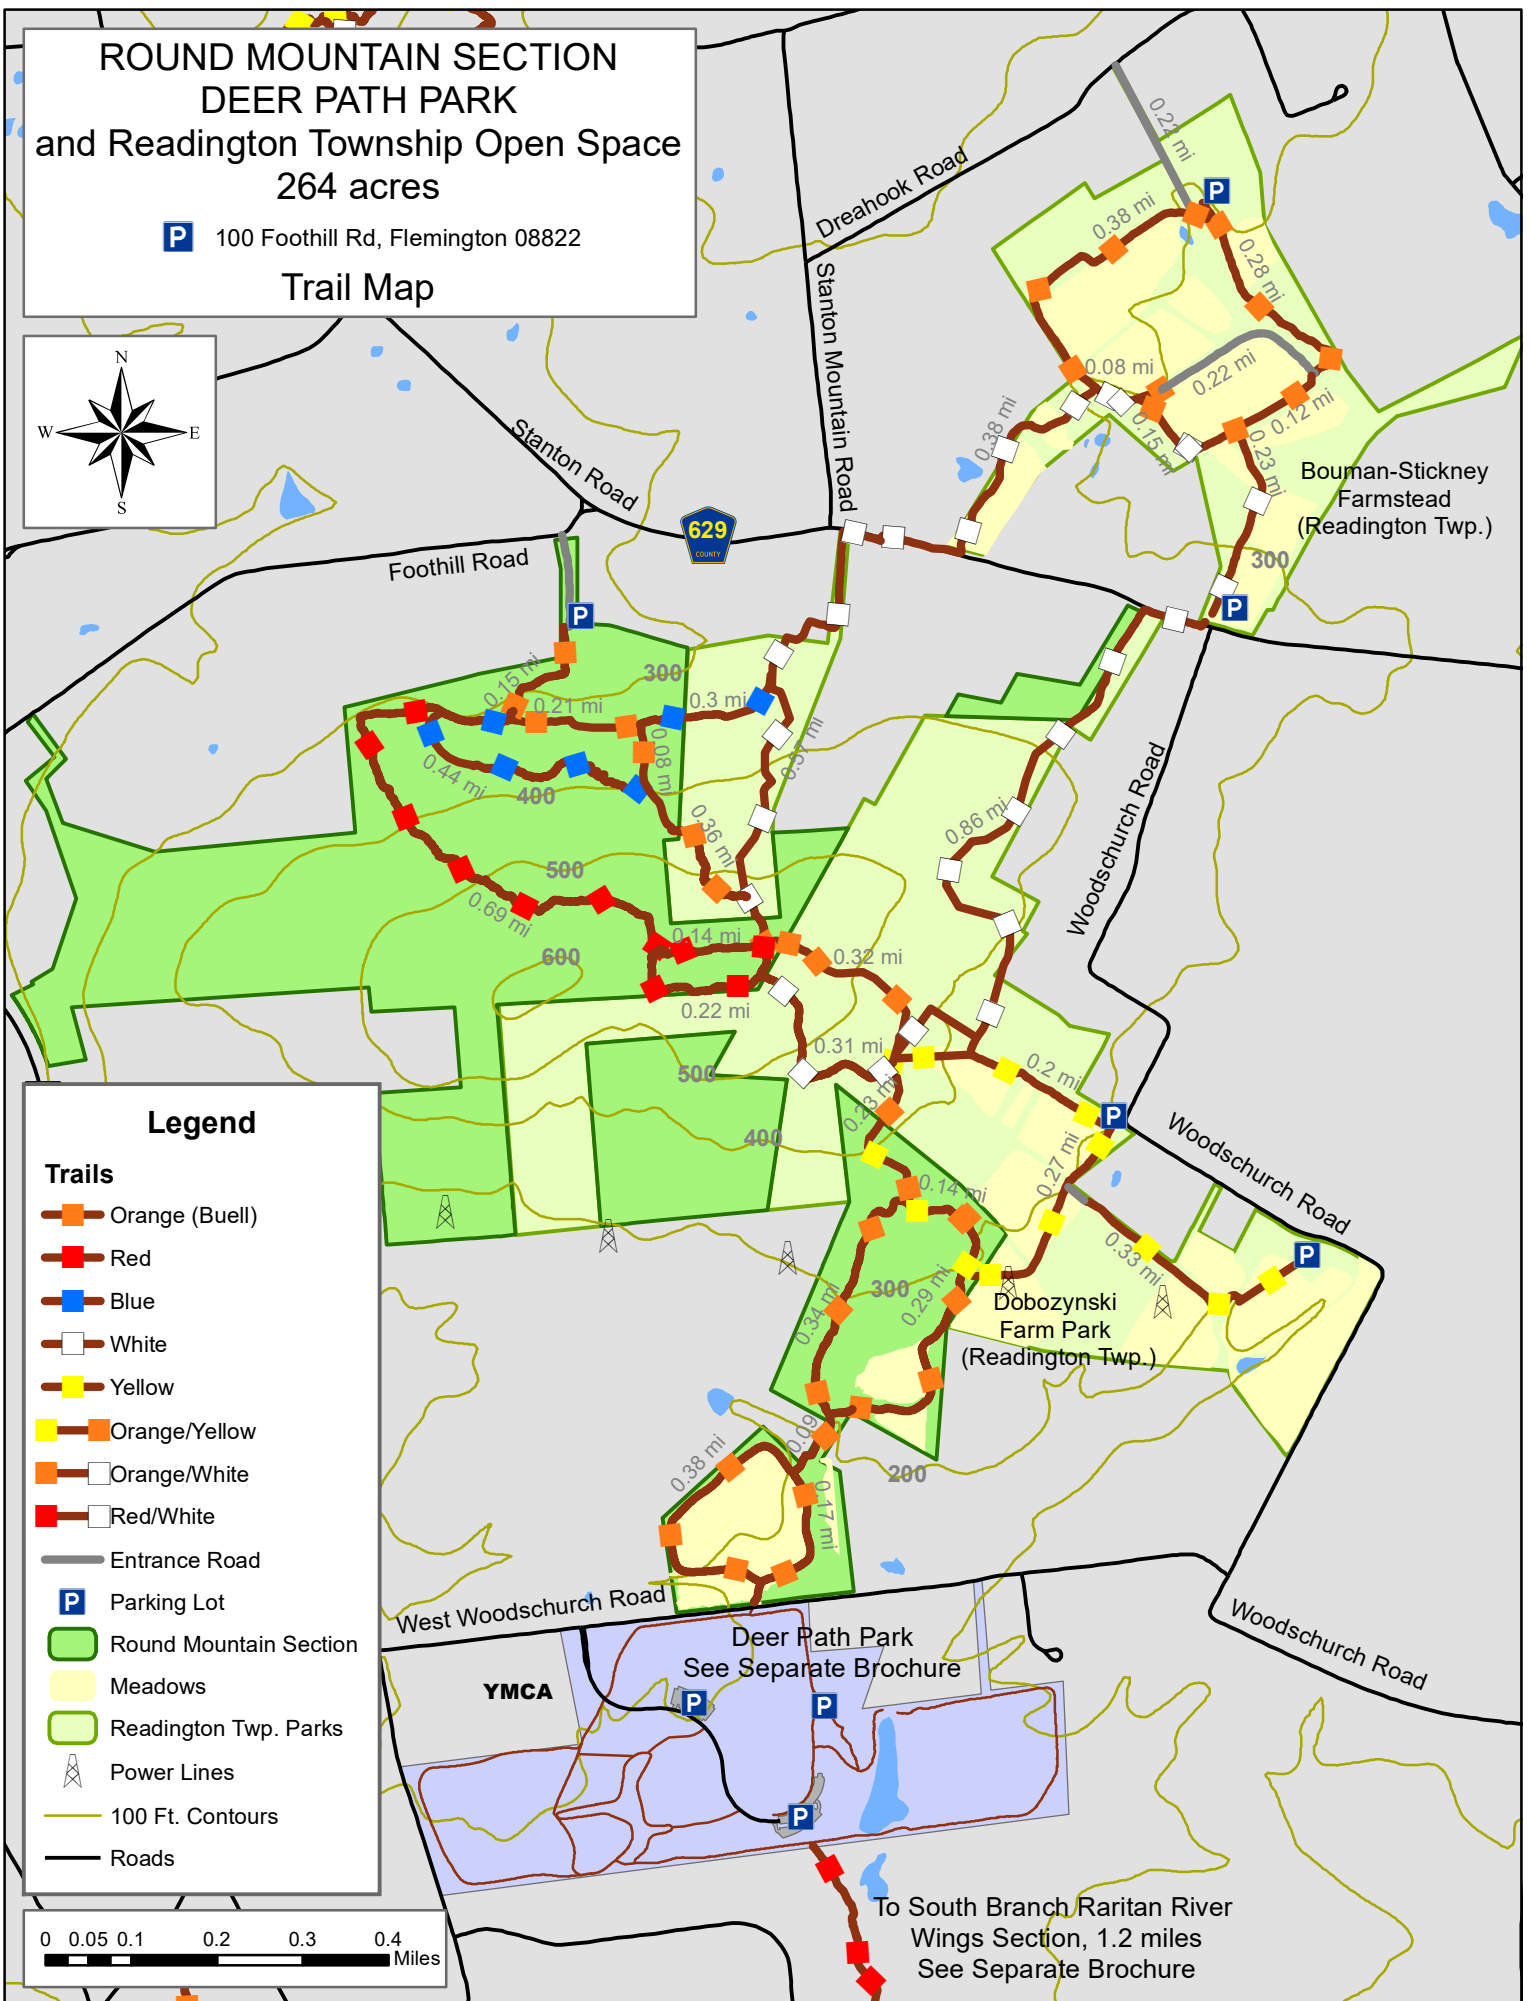

# ROUND MOUNTAIN SECTION DEER PATH PARK and Readington Township Open Space 264 acres

**P** 100 Foothill Rd, Flemington 08822

## Trail Map

### Legend

#### Trails

- Orange (Buell)
- Red
- Blue
- White
- Yellow
- Orange/Yellow
- Orange/White
- Red/White

- Entrance Road
- Parking Lot
- Round Mountain Section
- Meadows
- Readington Twp. Parks
- Power Lines
- 100 Ft. Contours
- Roads