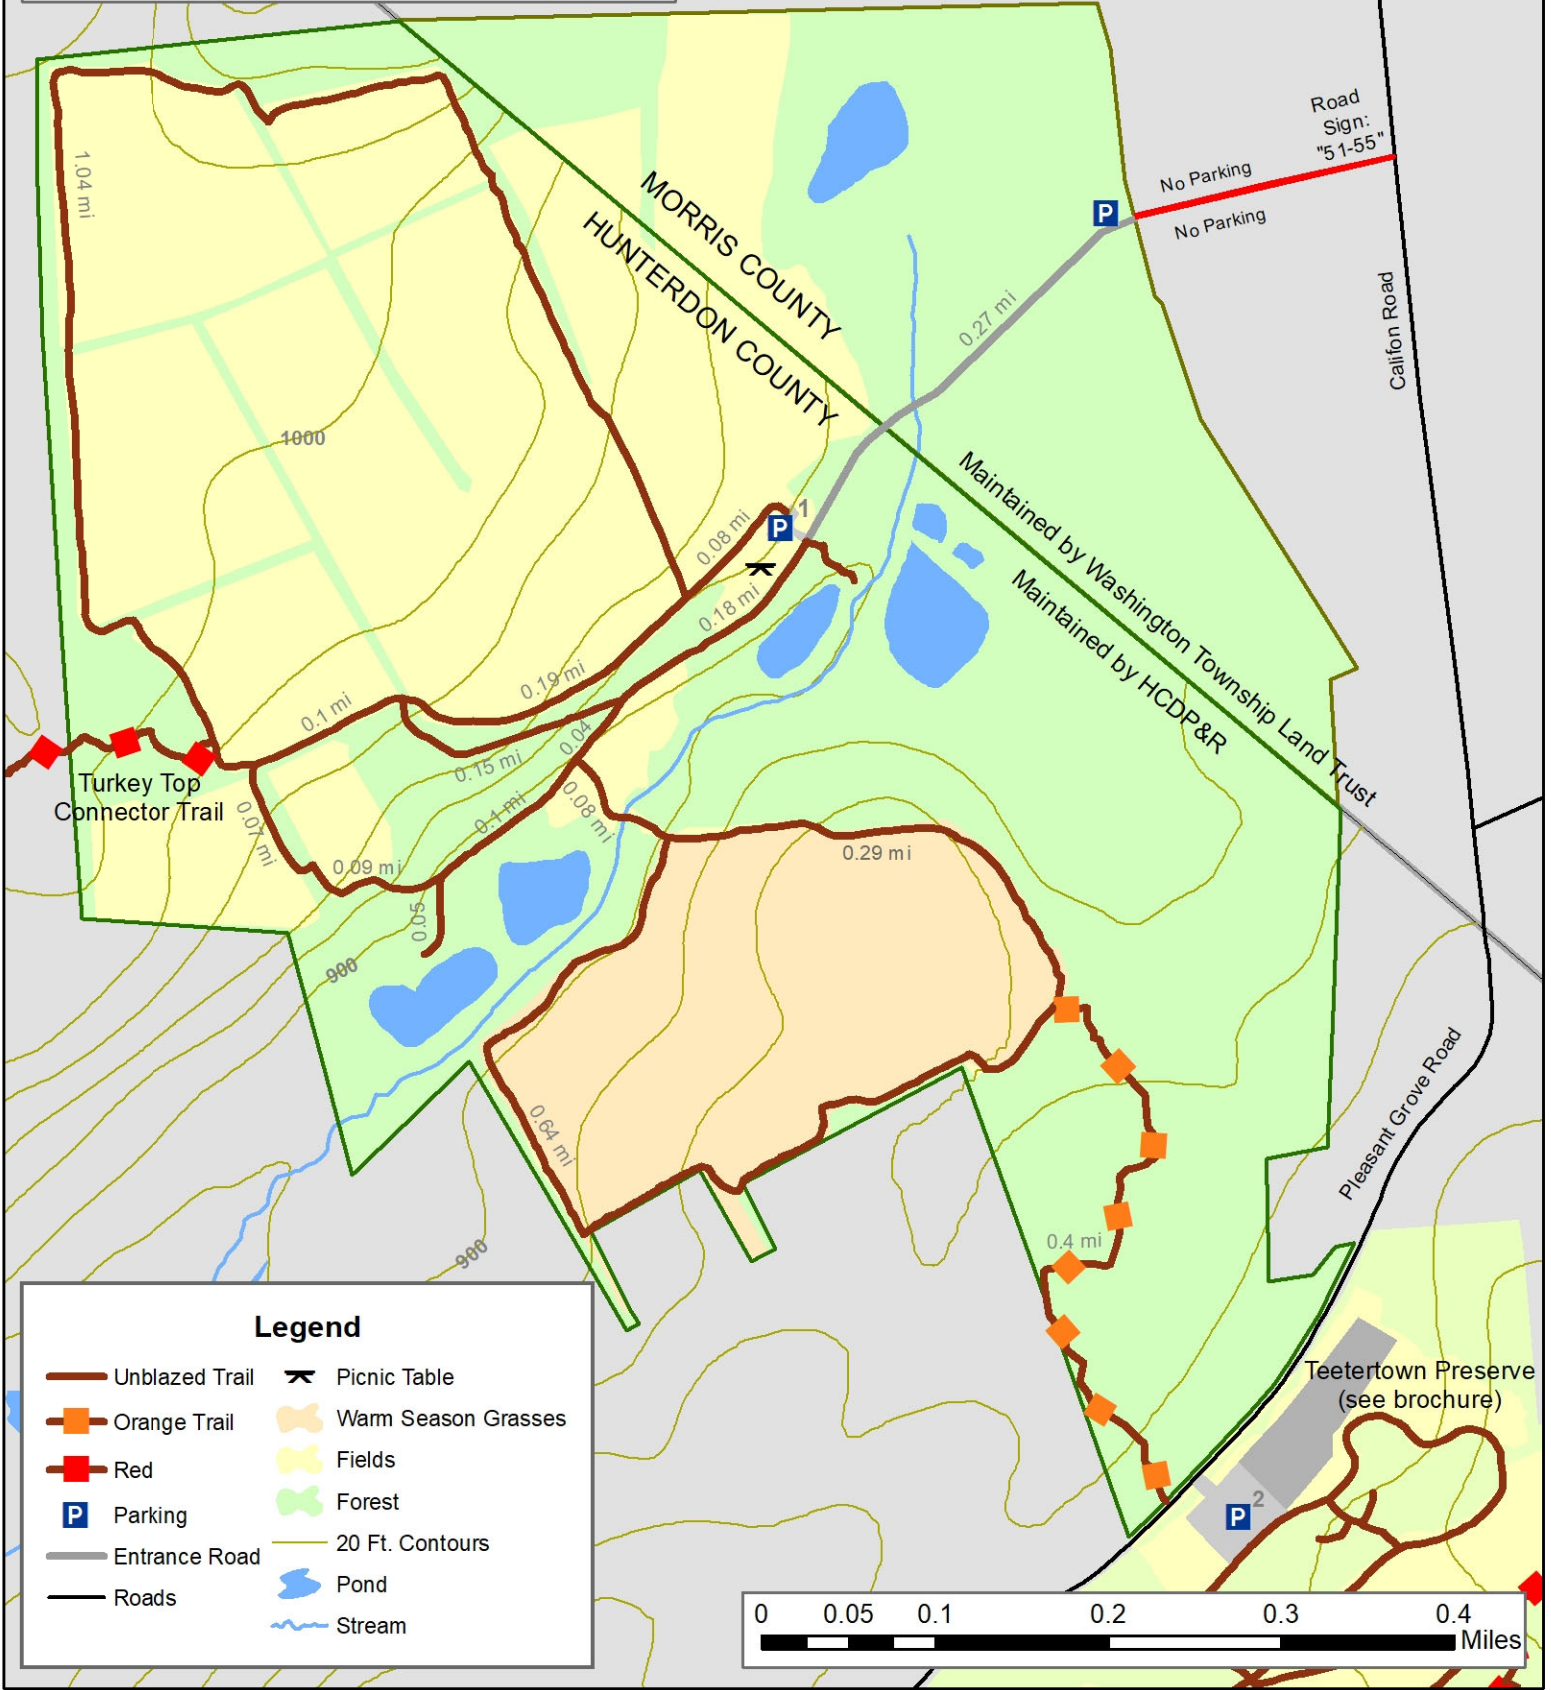

## Lebanon Township

232 acres

- P**<sup>1</sup> Califon Road, Long Valley 07853
- P**<sup>2</sup> 20 Pleasant Grove Road, Port Murray 07865

### Trail Map

#### Legend

- Unblazed Trail
- Orange Trail
- Red
- P** Parking
- Entrance Road
- Roads
- Picnic Table
- Warm Season Grasses
- Fields
- Forest
- 20 Ft. Contours
- Pond
- Stream