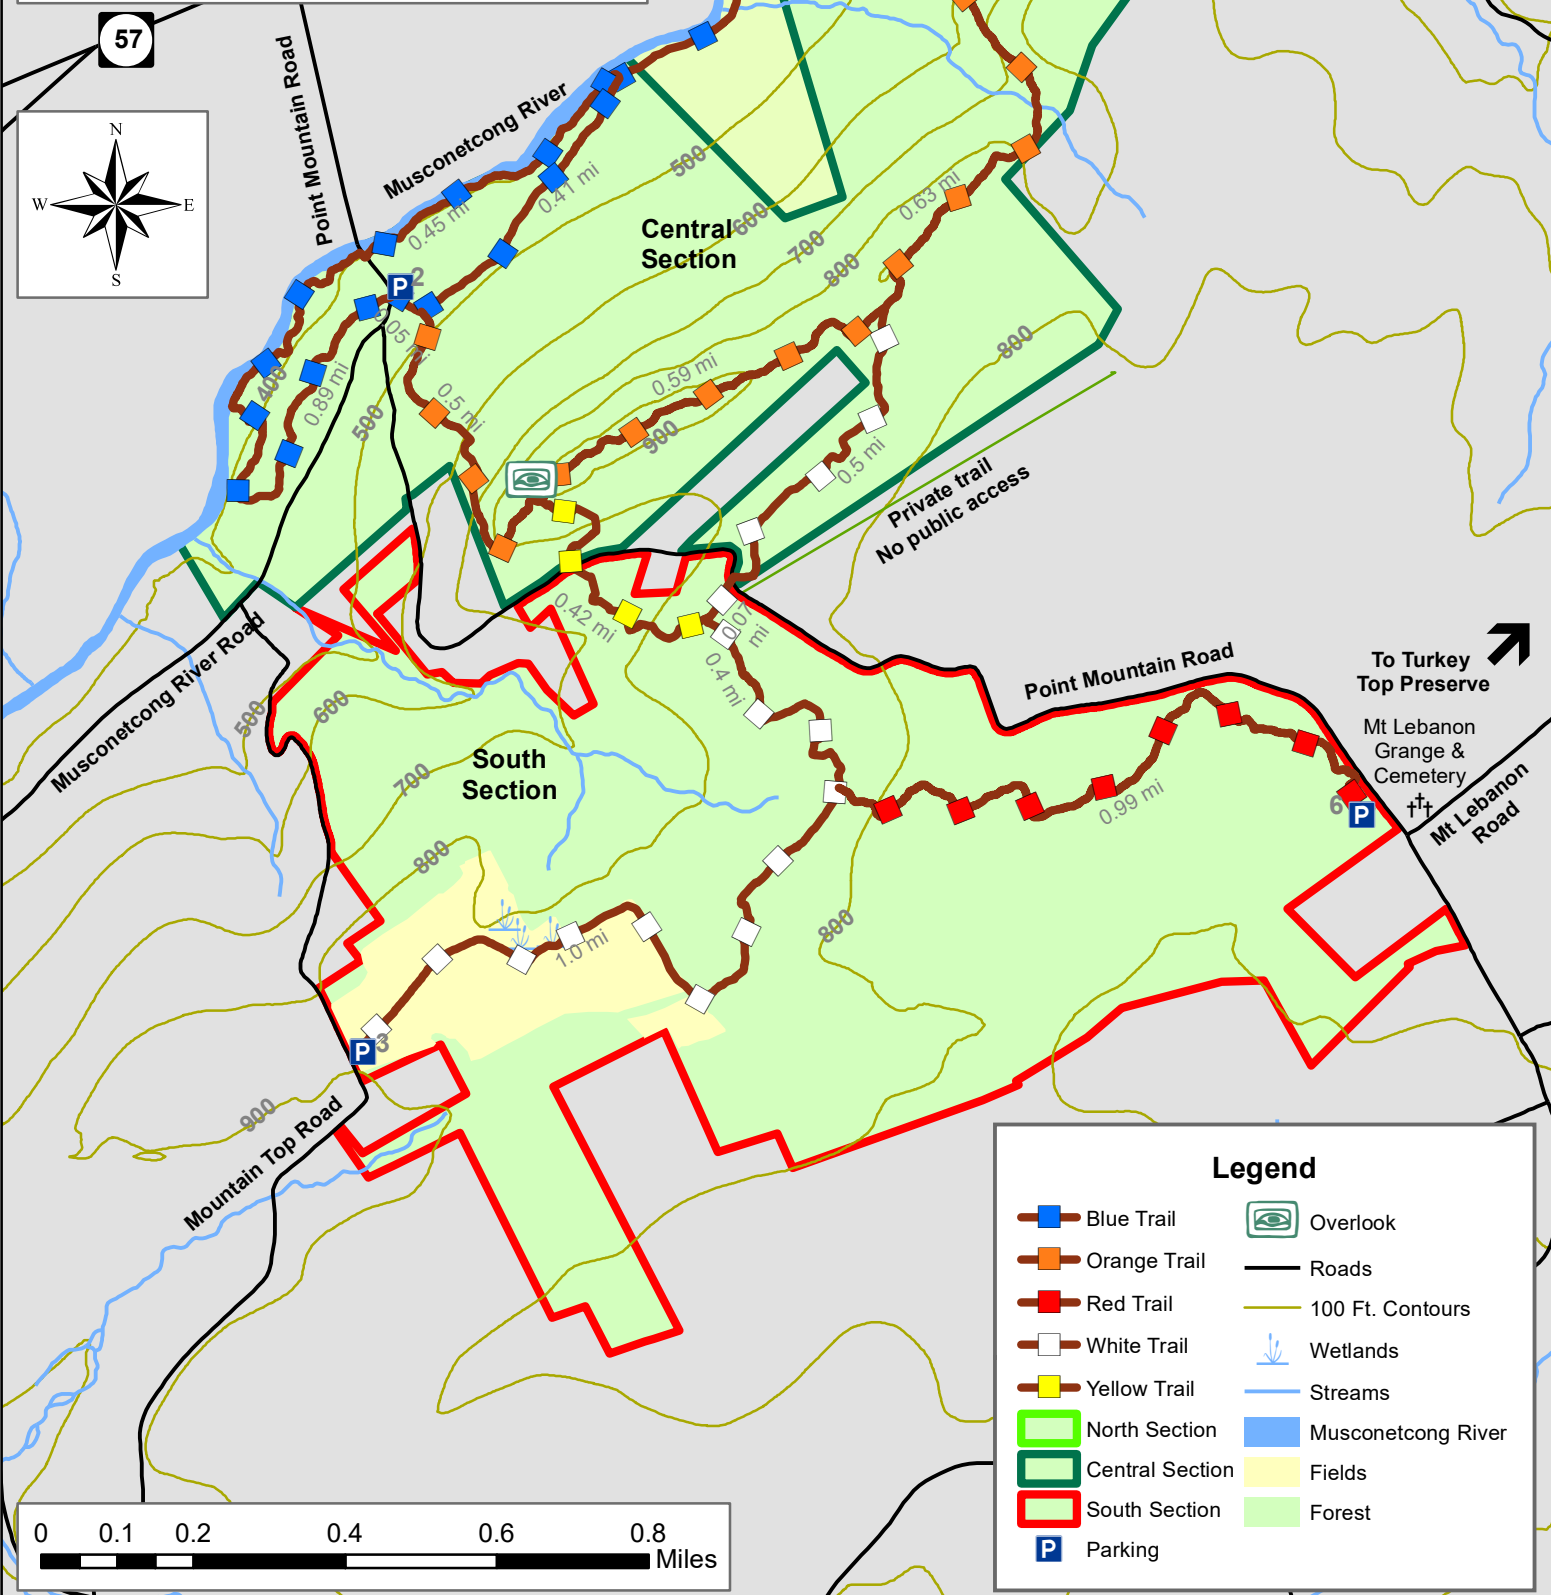

POINT MOUNTAIN RESERVATION CENTRAL AND SOUTH SECTIONS Lebanon Township 1010 acres

- P**¹ 402 Penwell Rd., Port Murray 07865
- P**² 80 Point Mountain Rd., Washington 07882
- P**³ 132 Mountain Top Rd., Washington 07882
- P**⁵ 417 Penwell Rd., Port Murray 07865
- P**⁶ 2 Point Mountain Rd., Washington 07882

Trail Map

Legend

- Blue Trail
- 👁️ Overlook
- Orange Trail
- Roads
- Red Trail
- 100 Ft. Contours
- White Trail
- 🌿 Wetlands
- Yellow Trail
- Streams
- 🟩 North Section
- 🟦 Musconetcong River
- 🟩 Central Section
- 🟡 Fields
- 🔴 South Section
- 🟩 Forest
- 🅑 Parking

North Section
See brochure

Private trail
No public access

To Turkey Top Preserve
Mt Lebanon Grange & Cemetery

57