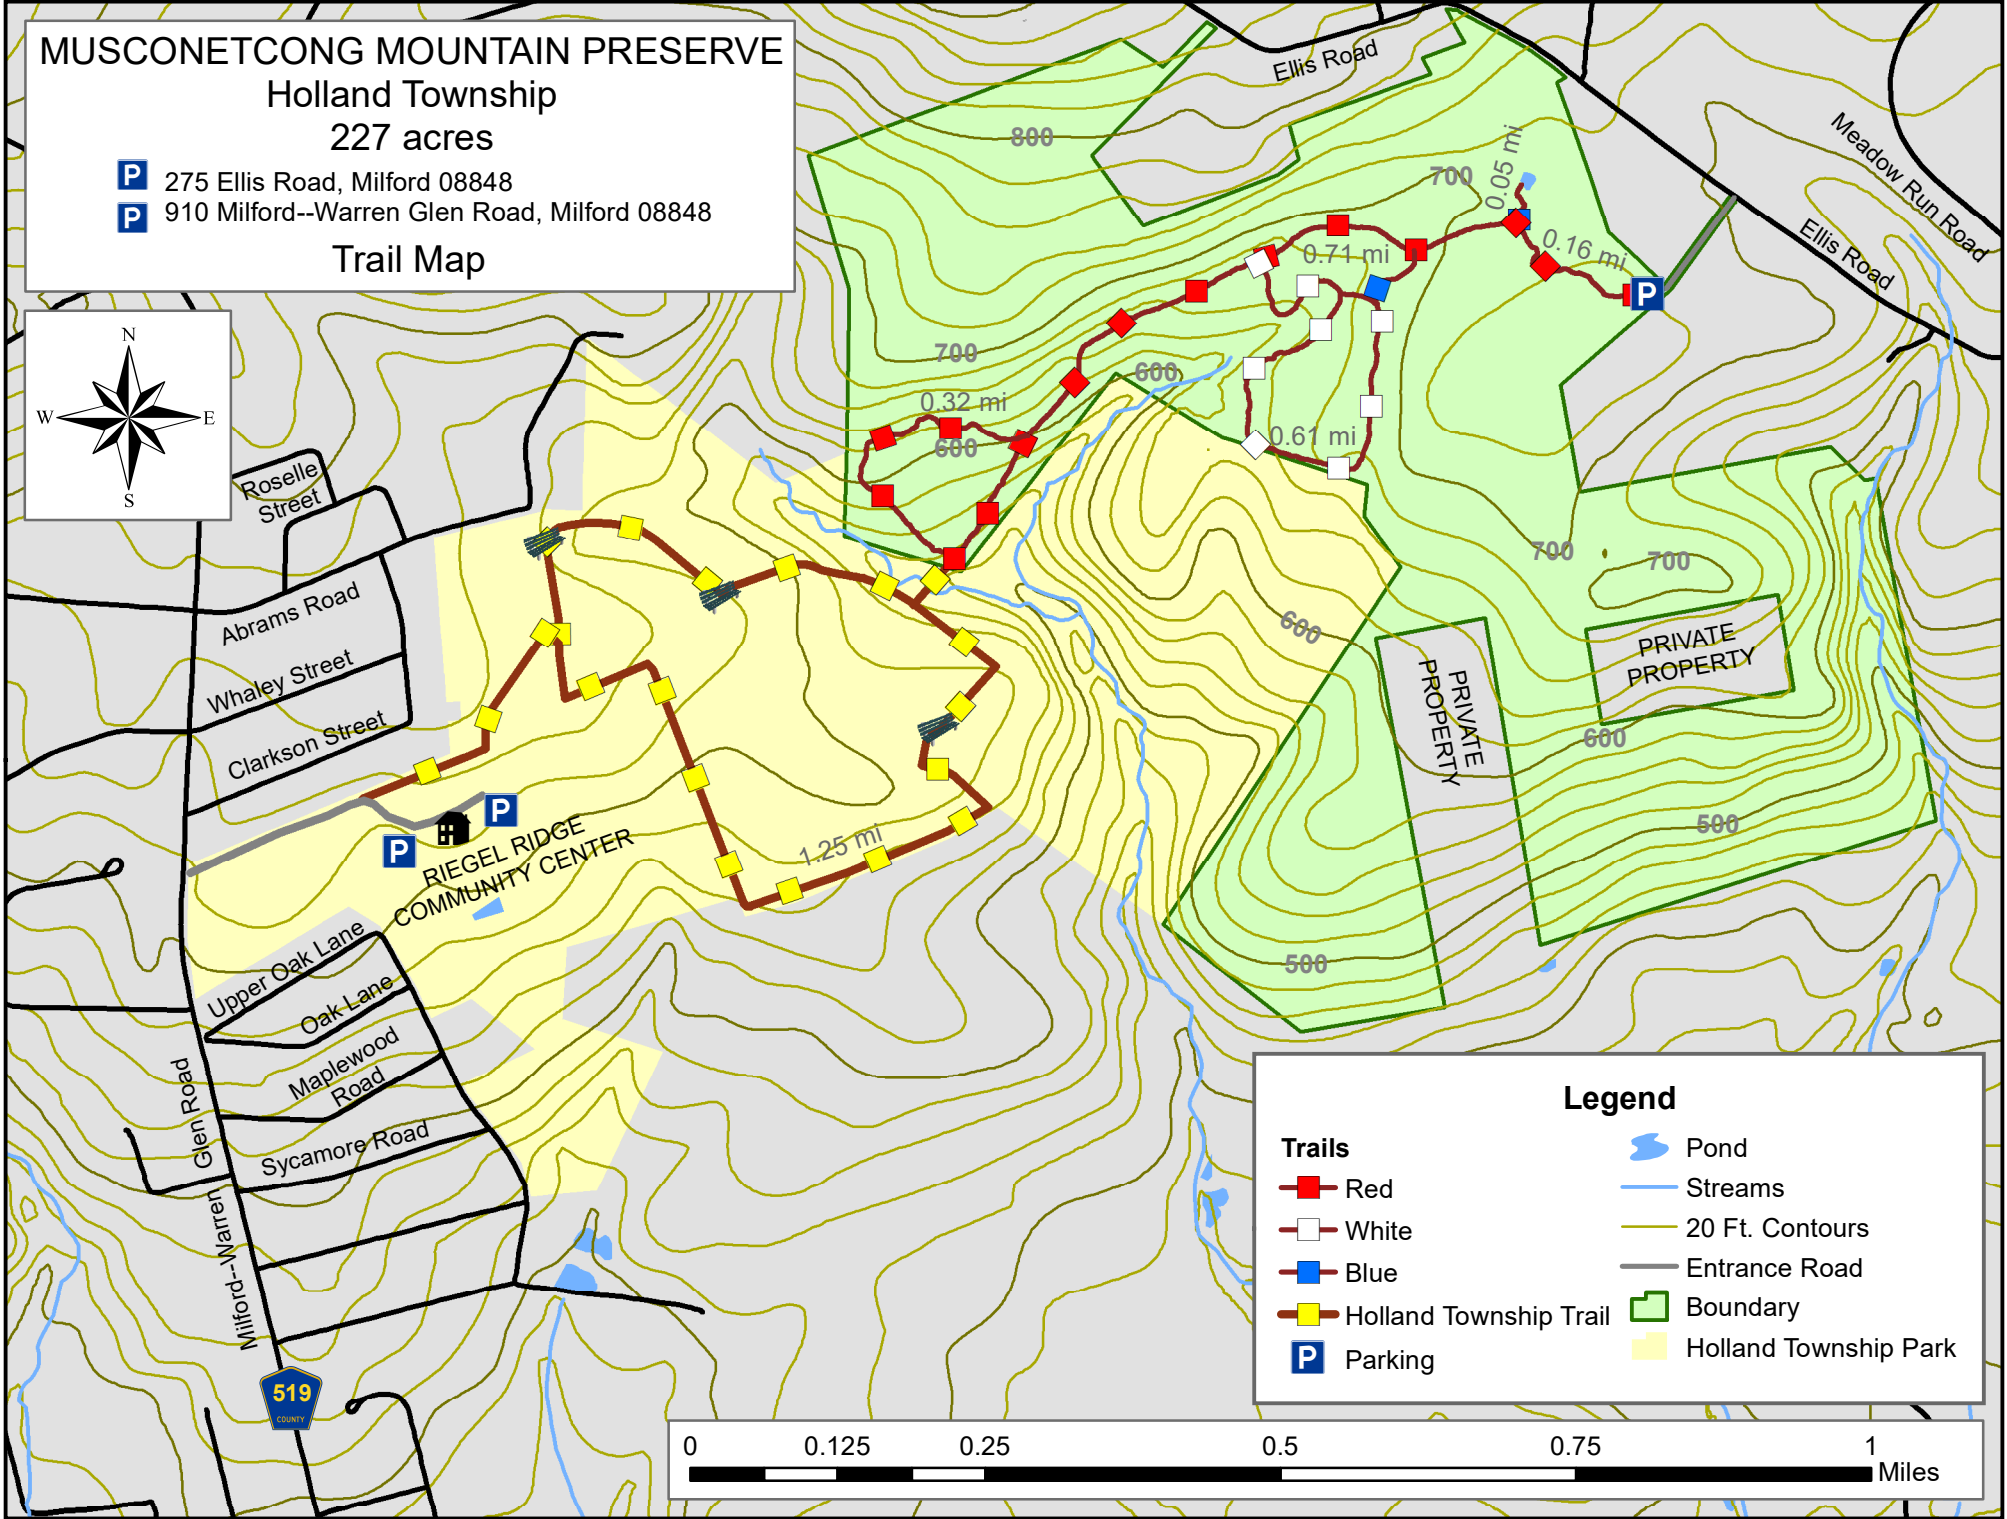

MUSCONETCONG MOUNTAIN PRESERVE

Holland Township

227 acres

P 275 Ellis Road, Milford 08848

P 910 Milford--Warren Glen Road, Milford 08848

Trail Map

Legend	
Red	Pond
White	Streams
Blue	20 Ft. Contours
Holland Township Trail	Entrance Road
Parking	Boundary
	Holland Township Park