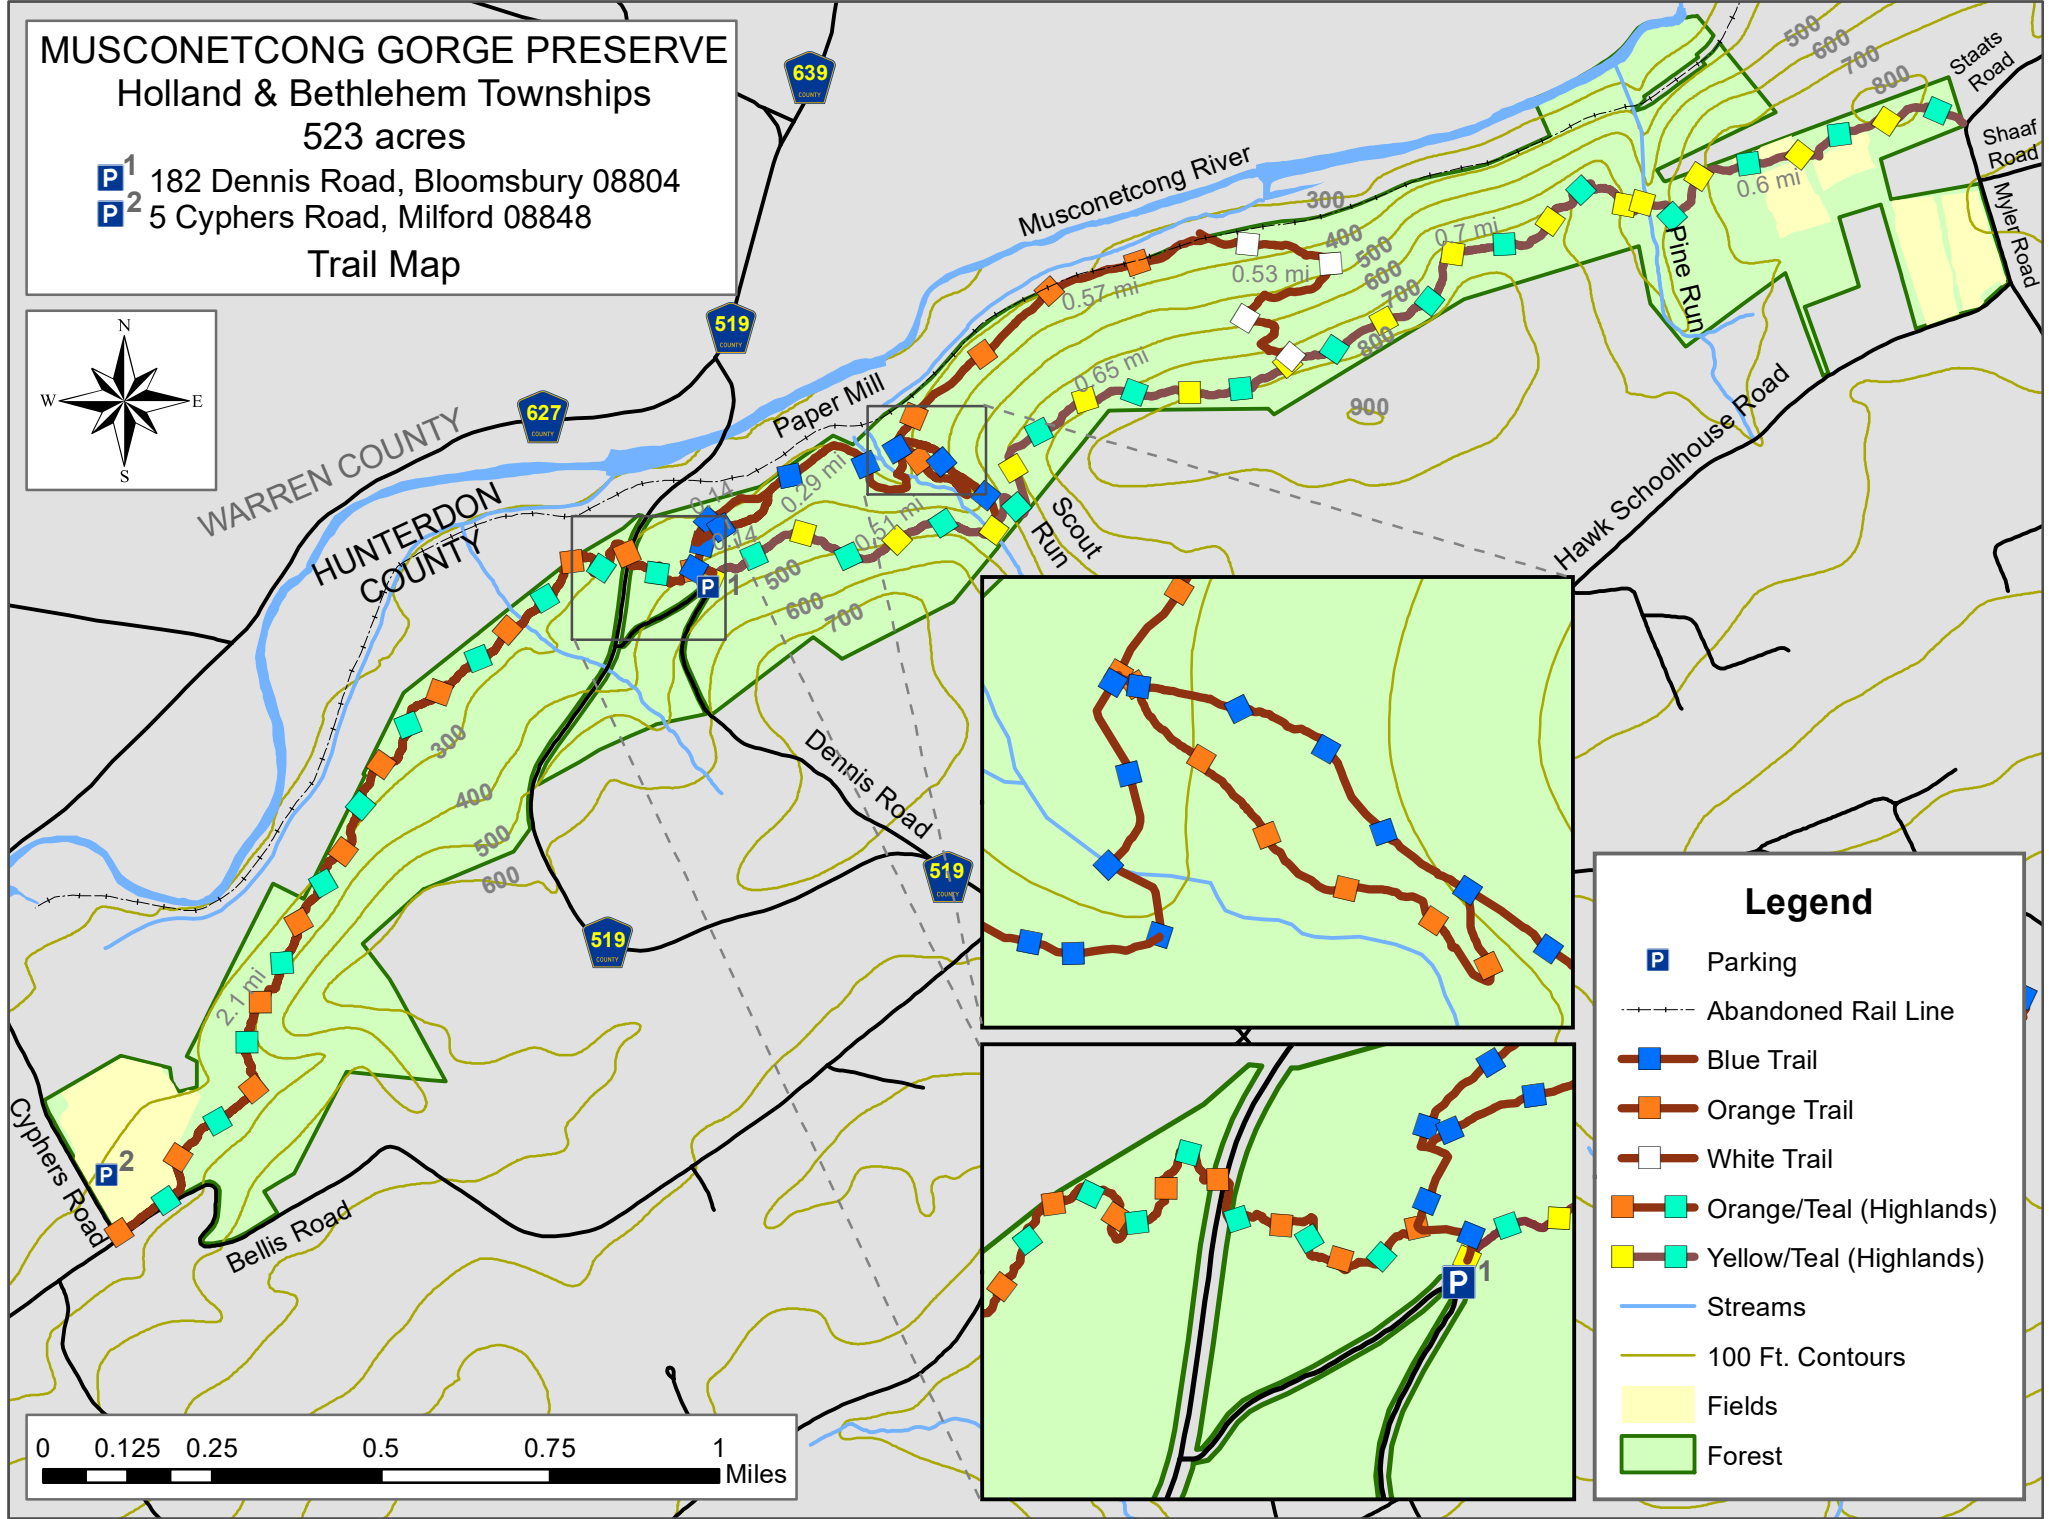

MUSCONETCONG GORGE PRESERVE
 Holland & Bethlehem Townships
 523 acres

P¹ 182 Dennis Road, Bloomsbury 08804
P² 5 Cyphers Road, Milford 08848

Trail Map

Legend

- Parking
- Abandoned Rail Line
- Blue Trail
- Orange Trail
- White Trail
- Orange/Teal (Highlands)
- Yellow/Teal (Highlands)
- Streams
- 100 Ft. Contours
- Fields
- Forest