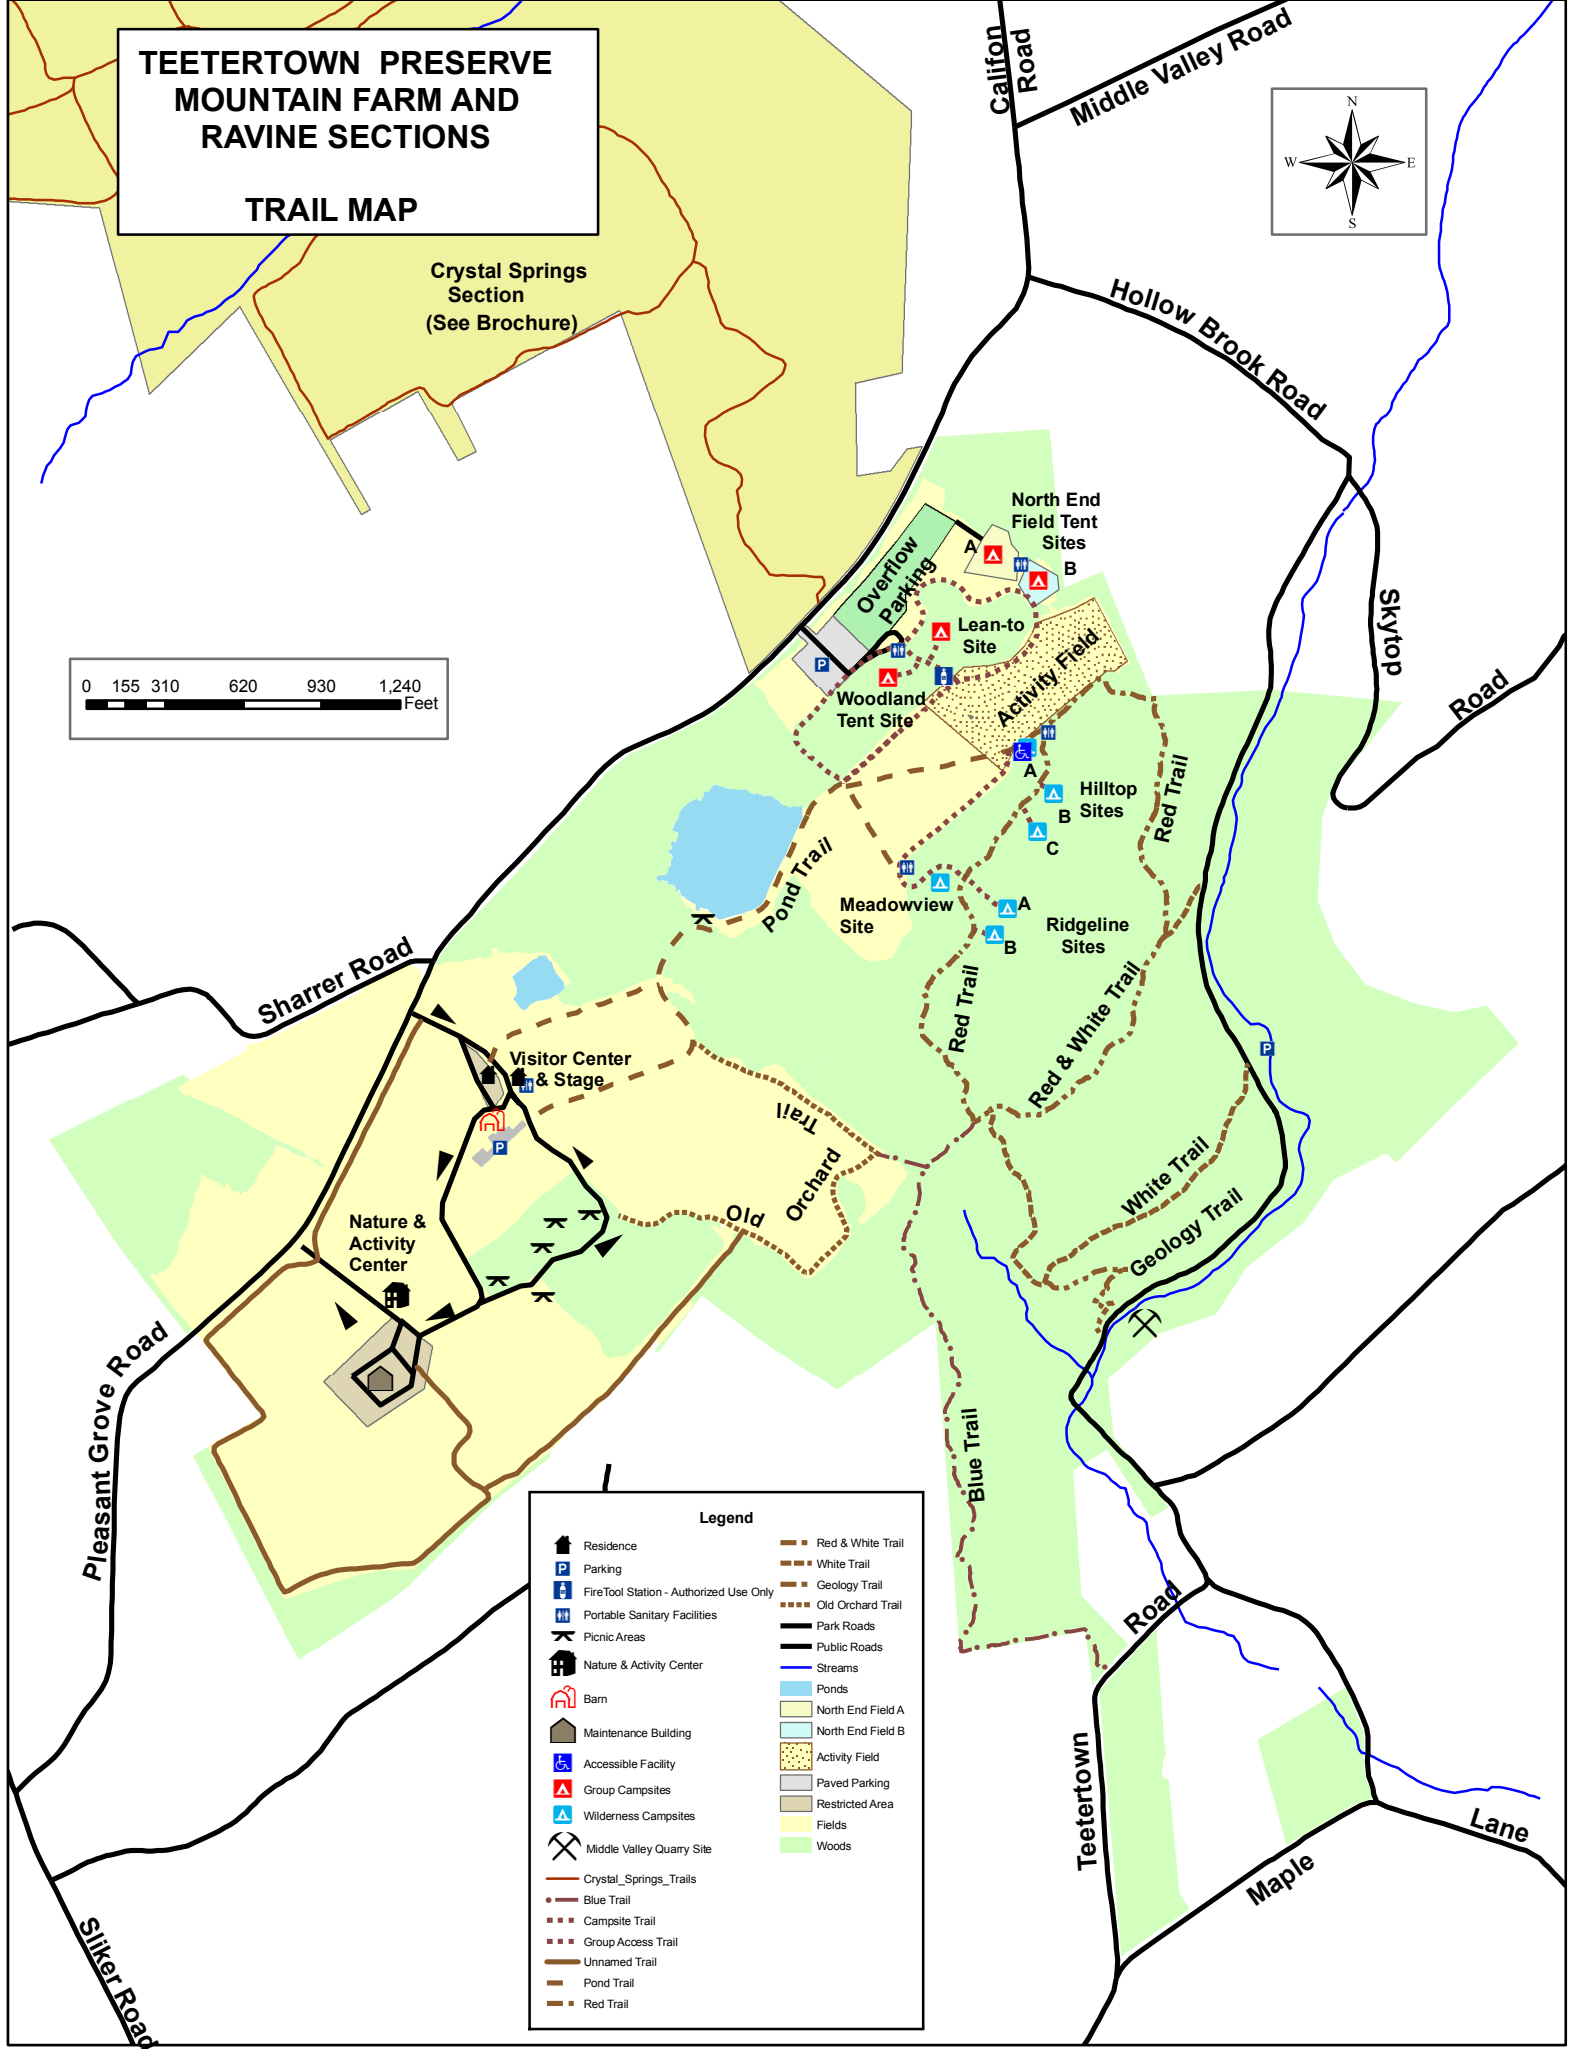

# TEETERTOWN PRESERVE MOUNTAIN FARM AND RAVINE SECTIONS

## TRAIL MAP

Crystal Springs  
Section  
(See Brochure)

**Legend**

Residence	Red & White Trail
Parking	White Trail
Fire Tool Station - Authorized Use Only	Geology Trail
Portable Sanitary Facilities	Old Orchard Trail
Picnic Areas	Park Roads
Nature & Activity Center	Public Roads
Barn	Streams
Maintenance Building	Ponds
Accessible Facility	North End Field A
Group Campsites	North End Field B
Wilderness Campsites	Activity Field
Middle Valley Quarry Site	Paved Parking
Crystal Springs Trails	Restricted Area
Blue Trail	Fields
Campsite Trail	Woods
Group Access Trail	
Unnamed Trail	
Pond Trail	
Red Trail	