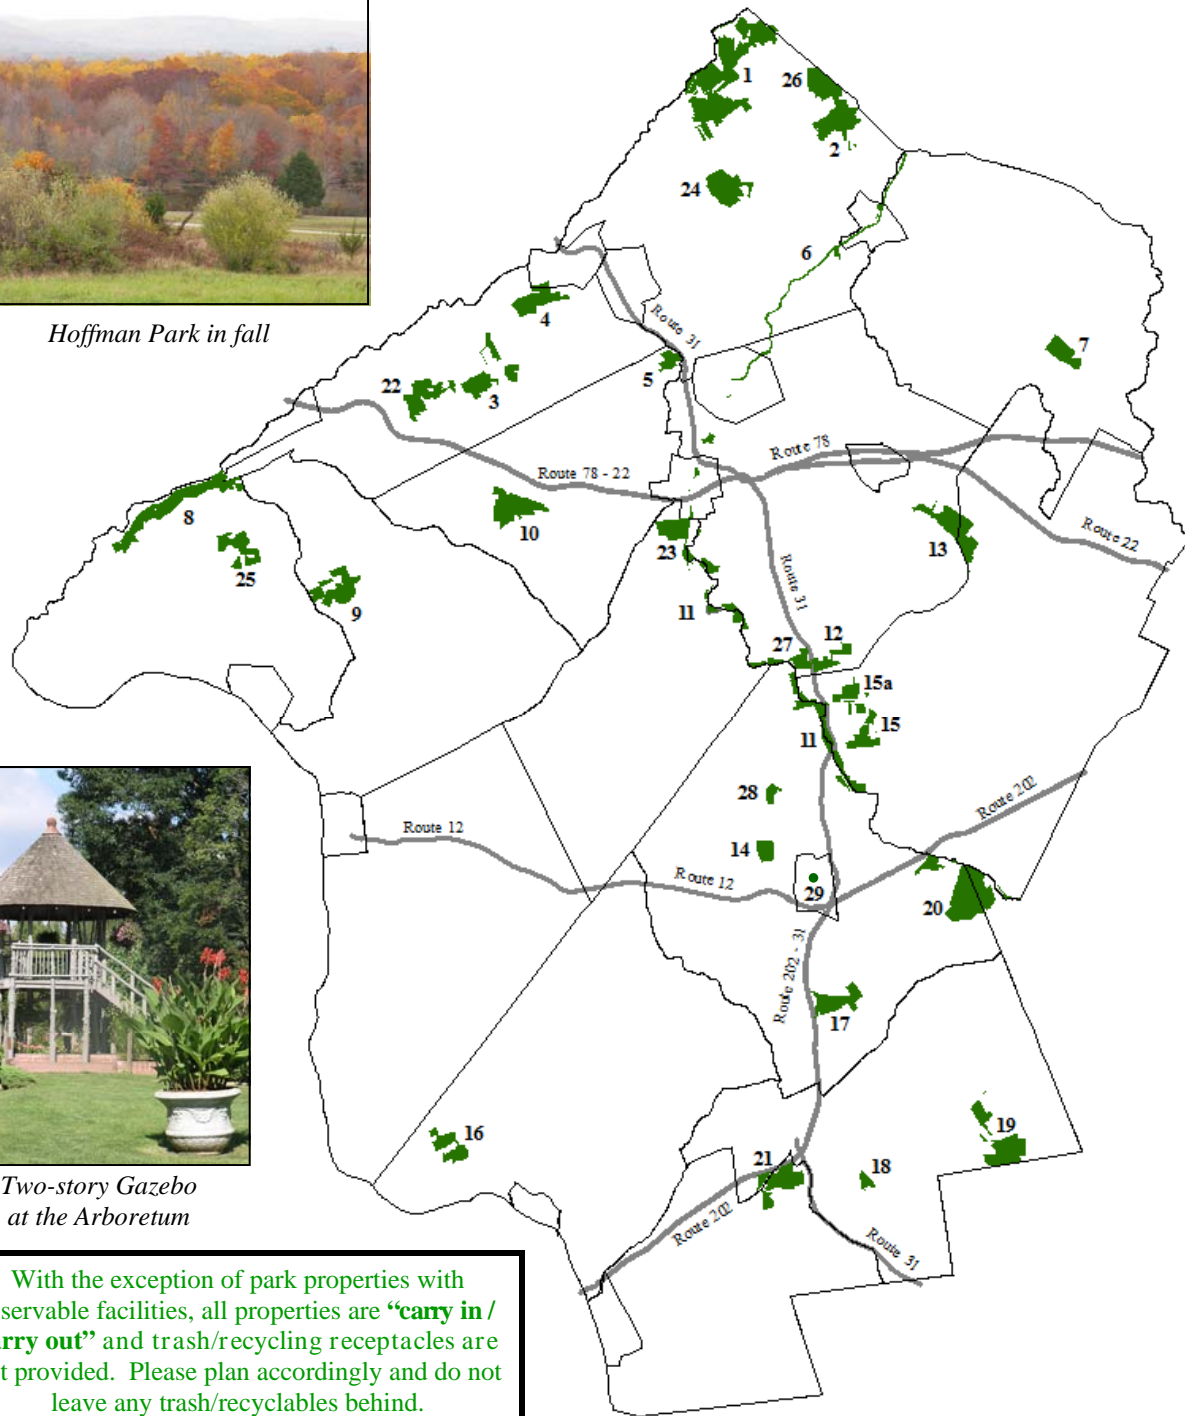

Hoffman Park in fall

Two-story Gazebo at the Arboretum

With the exception of park properties with reservable facilities, all properties are “carry in / carry out” and trash/recycling receptacles are not provided. Please plan accordingly and do not leave any trash/recyclables behind.

The Division of Parks and Recreation offers various public and group program opportunities. For information about these programs, visit the Parks’ website or give us a call.

Park Areas

1. Point Mountain Reservation
2. Teetertown Preserve
3. Tower Hill Park
4. Charlestown Reserve
5. Union Furnace Preserve
6. Columbia Trail
7. Cold Brook Reserve
8. Musconetcong Gorge Preserve
9. Schick Reserve
10. Hoffman Park
11. South Branch Reservation
12. Hunterdon County Arboretum
13. Cushetunk Mountain Preserve
14. Uplands Reserve
15. Deer Path Park
- 15a. Round Mountain Section
16. Wescott Preserve
17. Heron Glen Golf Course
18. Laport Reserve
19. Sourland Mountain Preserve
20. Clover Hill Park
21. South County Park
22. Jugtown Mountain Preserve
23. Landsdown Meadow
24. Miquin Woods Preserve
25. Musconetcong Mountain Preserve
26. Crystal Springs Preserve
27. Echo Hill Park
28. Hilltop Reserve
29. Court Street Park

Trail Maps are available. Most park areas with hiking or nature trails have a guide available. Contact the Park Office or check the website for the brochure and map. (Revised 1/2018)

Mission Statement

The Hunterdon County Division of Parks & Recreation is dedicated to preserving open space and natural resources, providing safe parks and facilities, and offering educational and recreational opportunities, all contributing to an enhanced quality of life for present and future generations.