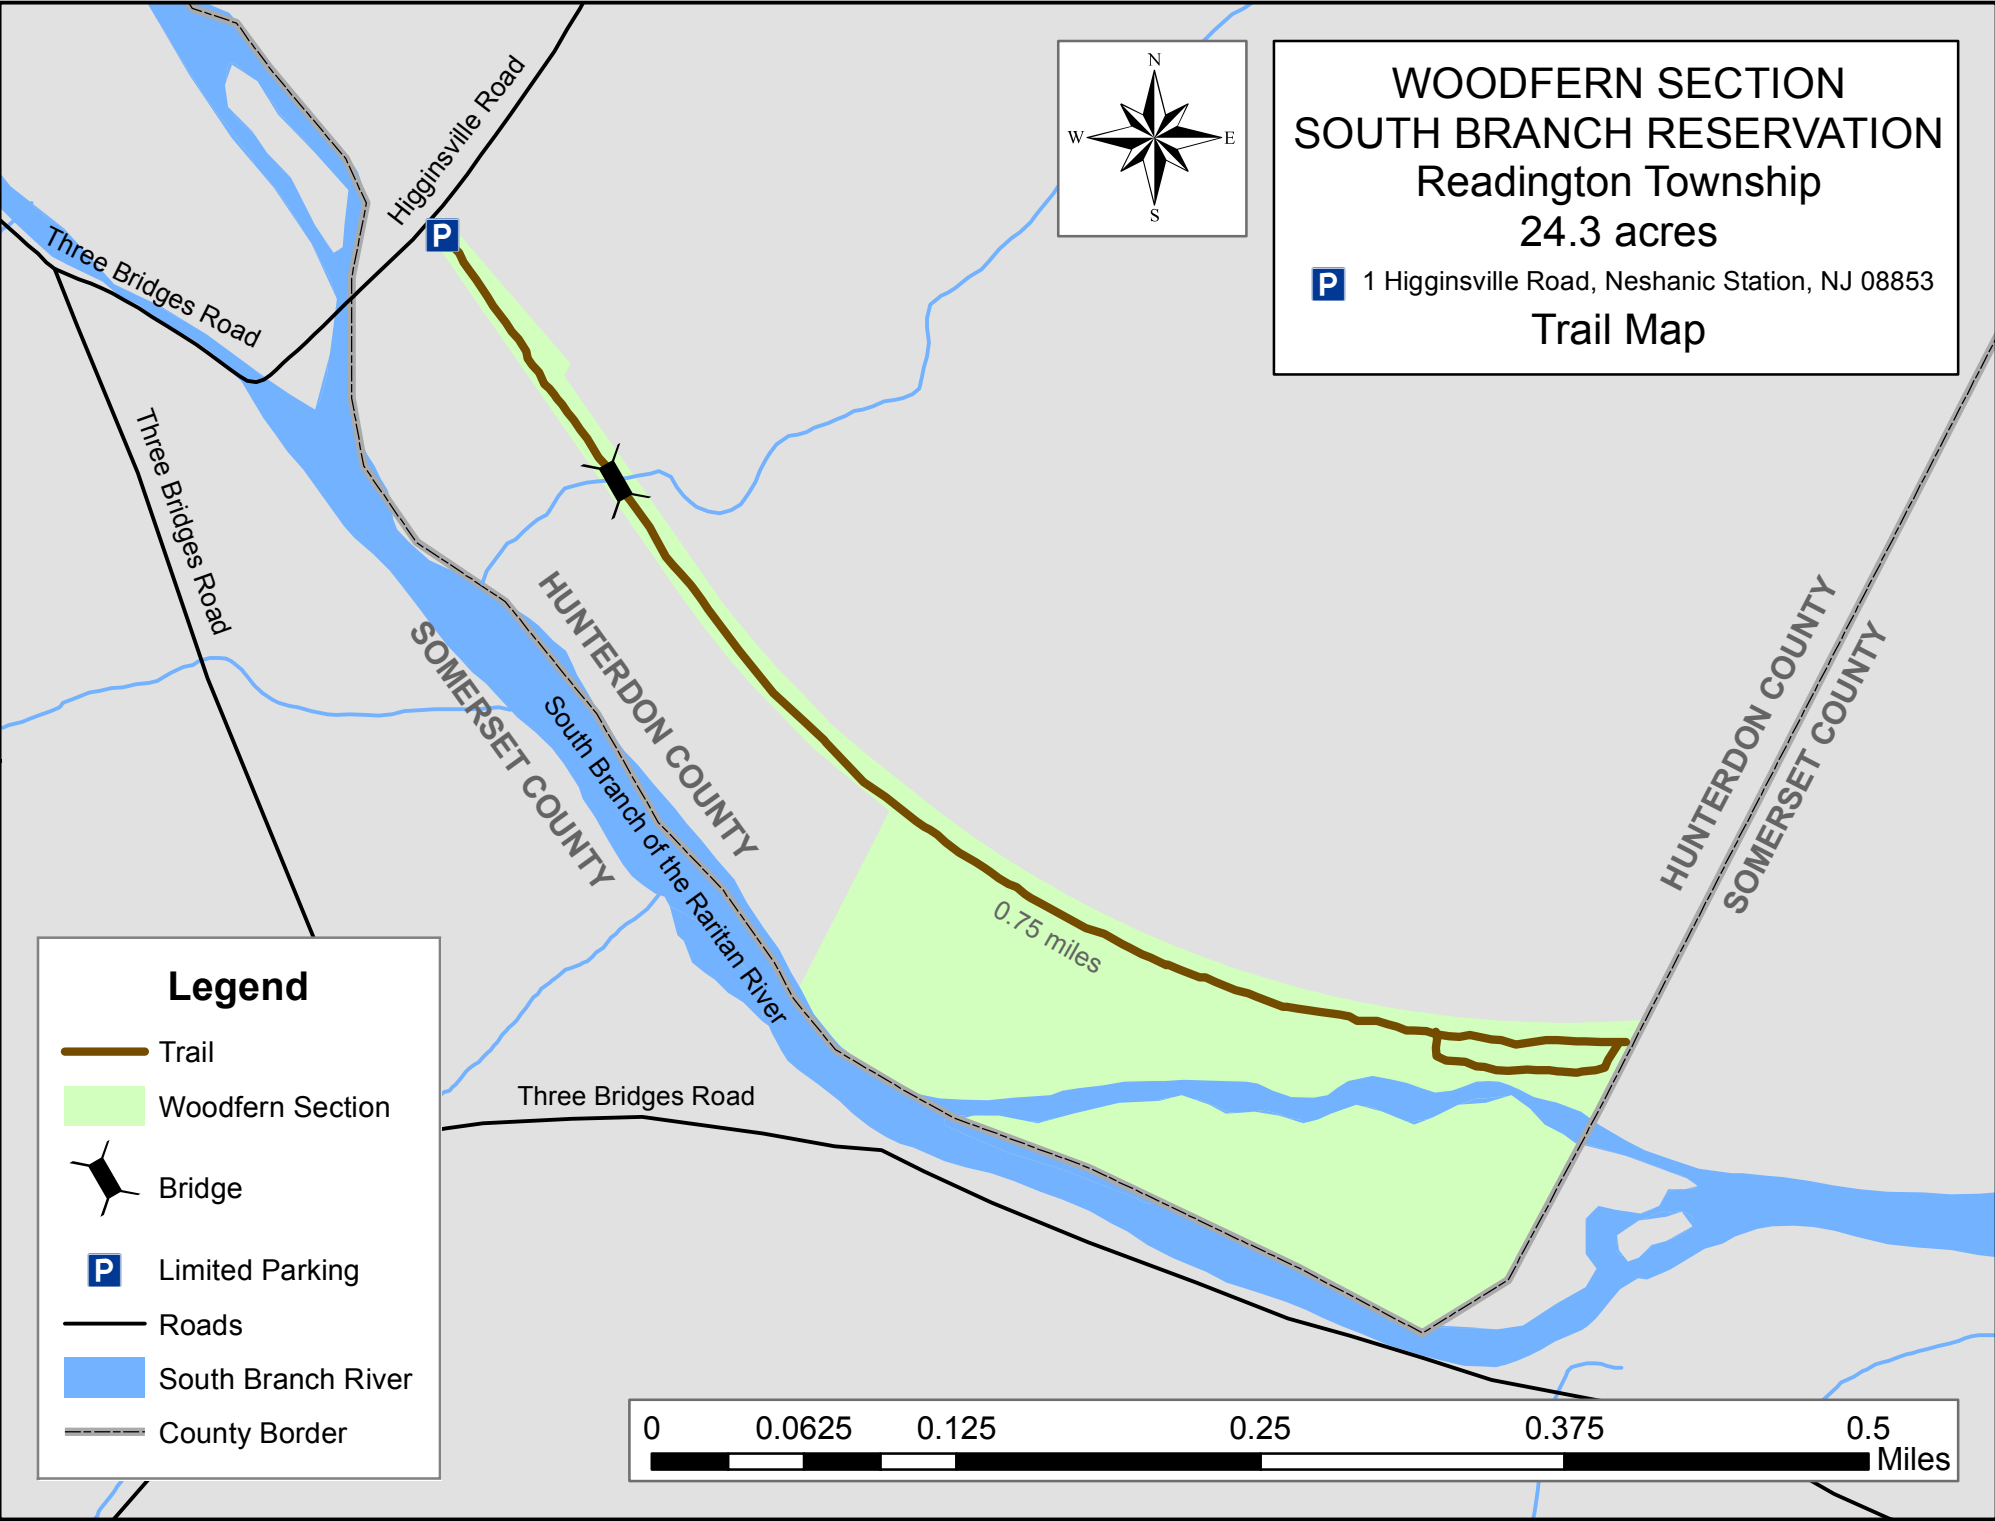

WOODFERN SECTION  
SOUTH BRANCH RESERVATION

Readington Township

24.3 acres

**P** 1 Higginsville Road, Neshanic Station, NJ 08853

Trail Map

**Legend**

- Trail
- Woodfern Section
- Bridge
- Limited Parking
- Roads
- South Branch River
- County Border