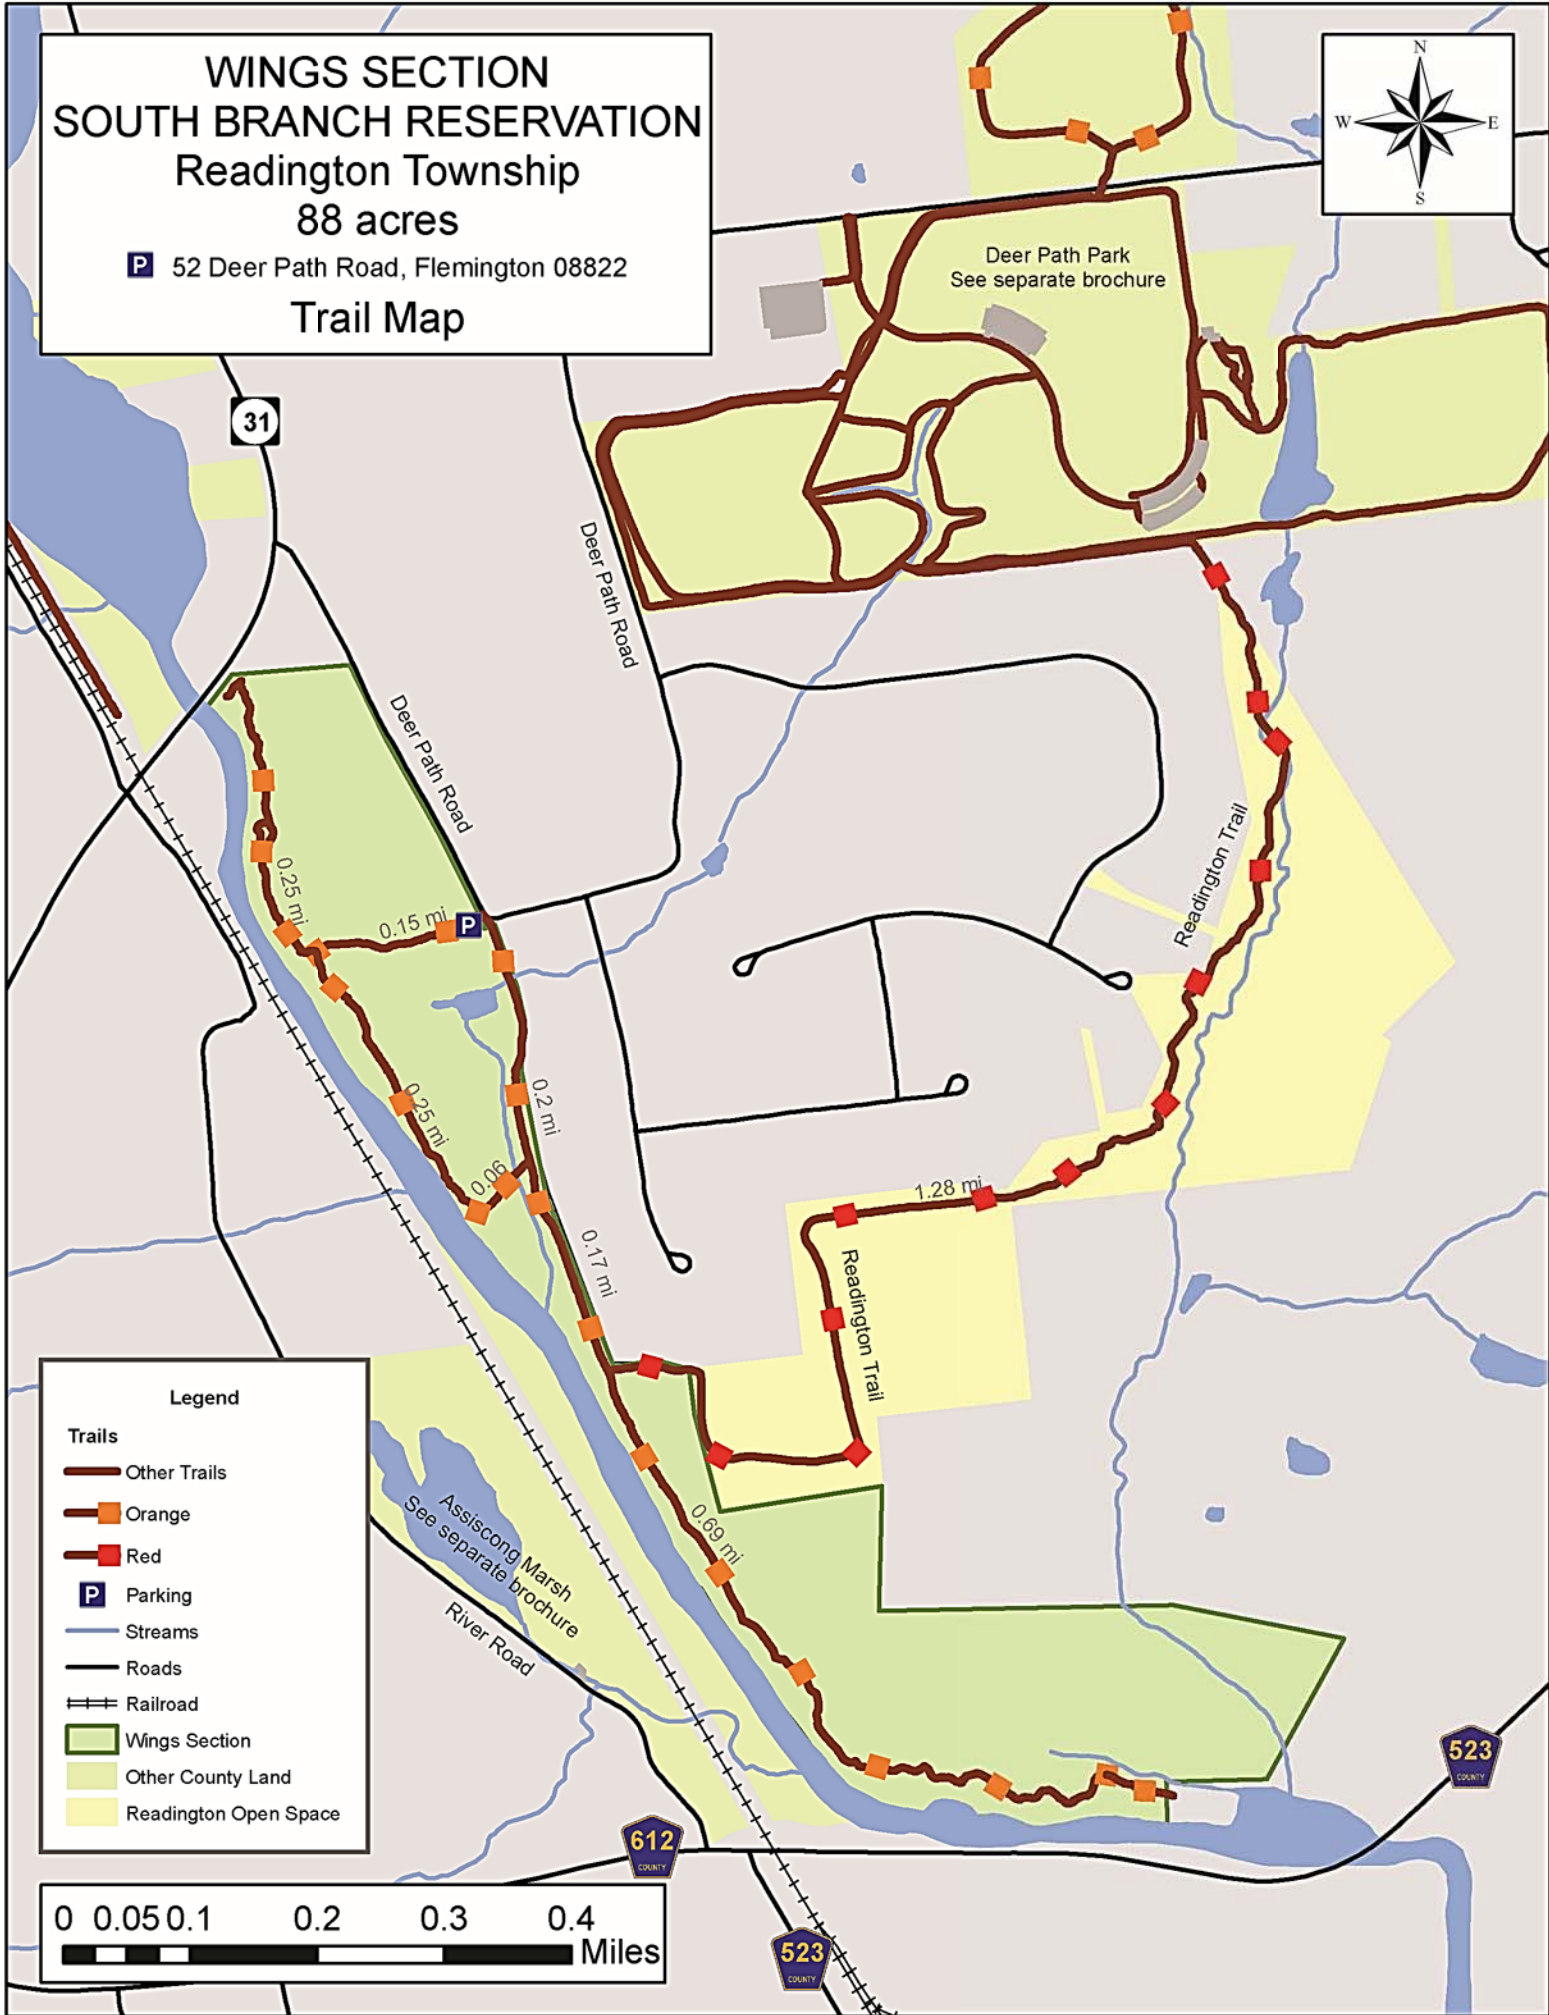

**WINGS SECTION
SOUTH BRANCH RESERVATION**
Readington Township
88 acres
52 Deer Path Road, Flemington 08822
Trail Map

Legend

Trails

- Other Trails
- Orange
- Red
- Parking
- Streams
- Roads
- Railroad
- Wings Section
- Other County Land
- Readington Open Space