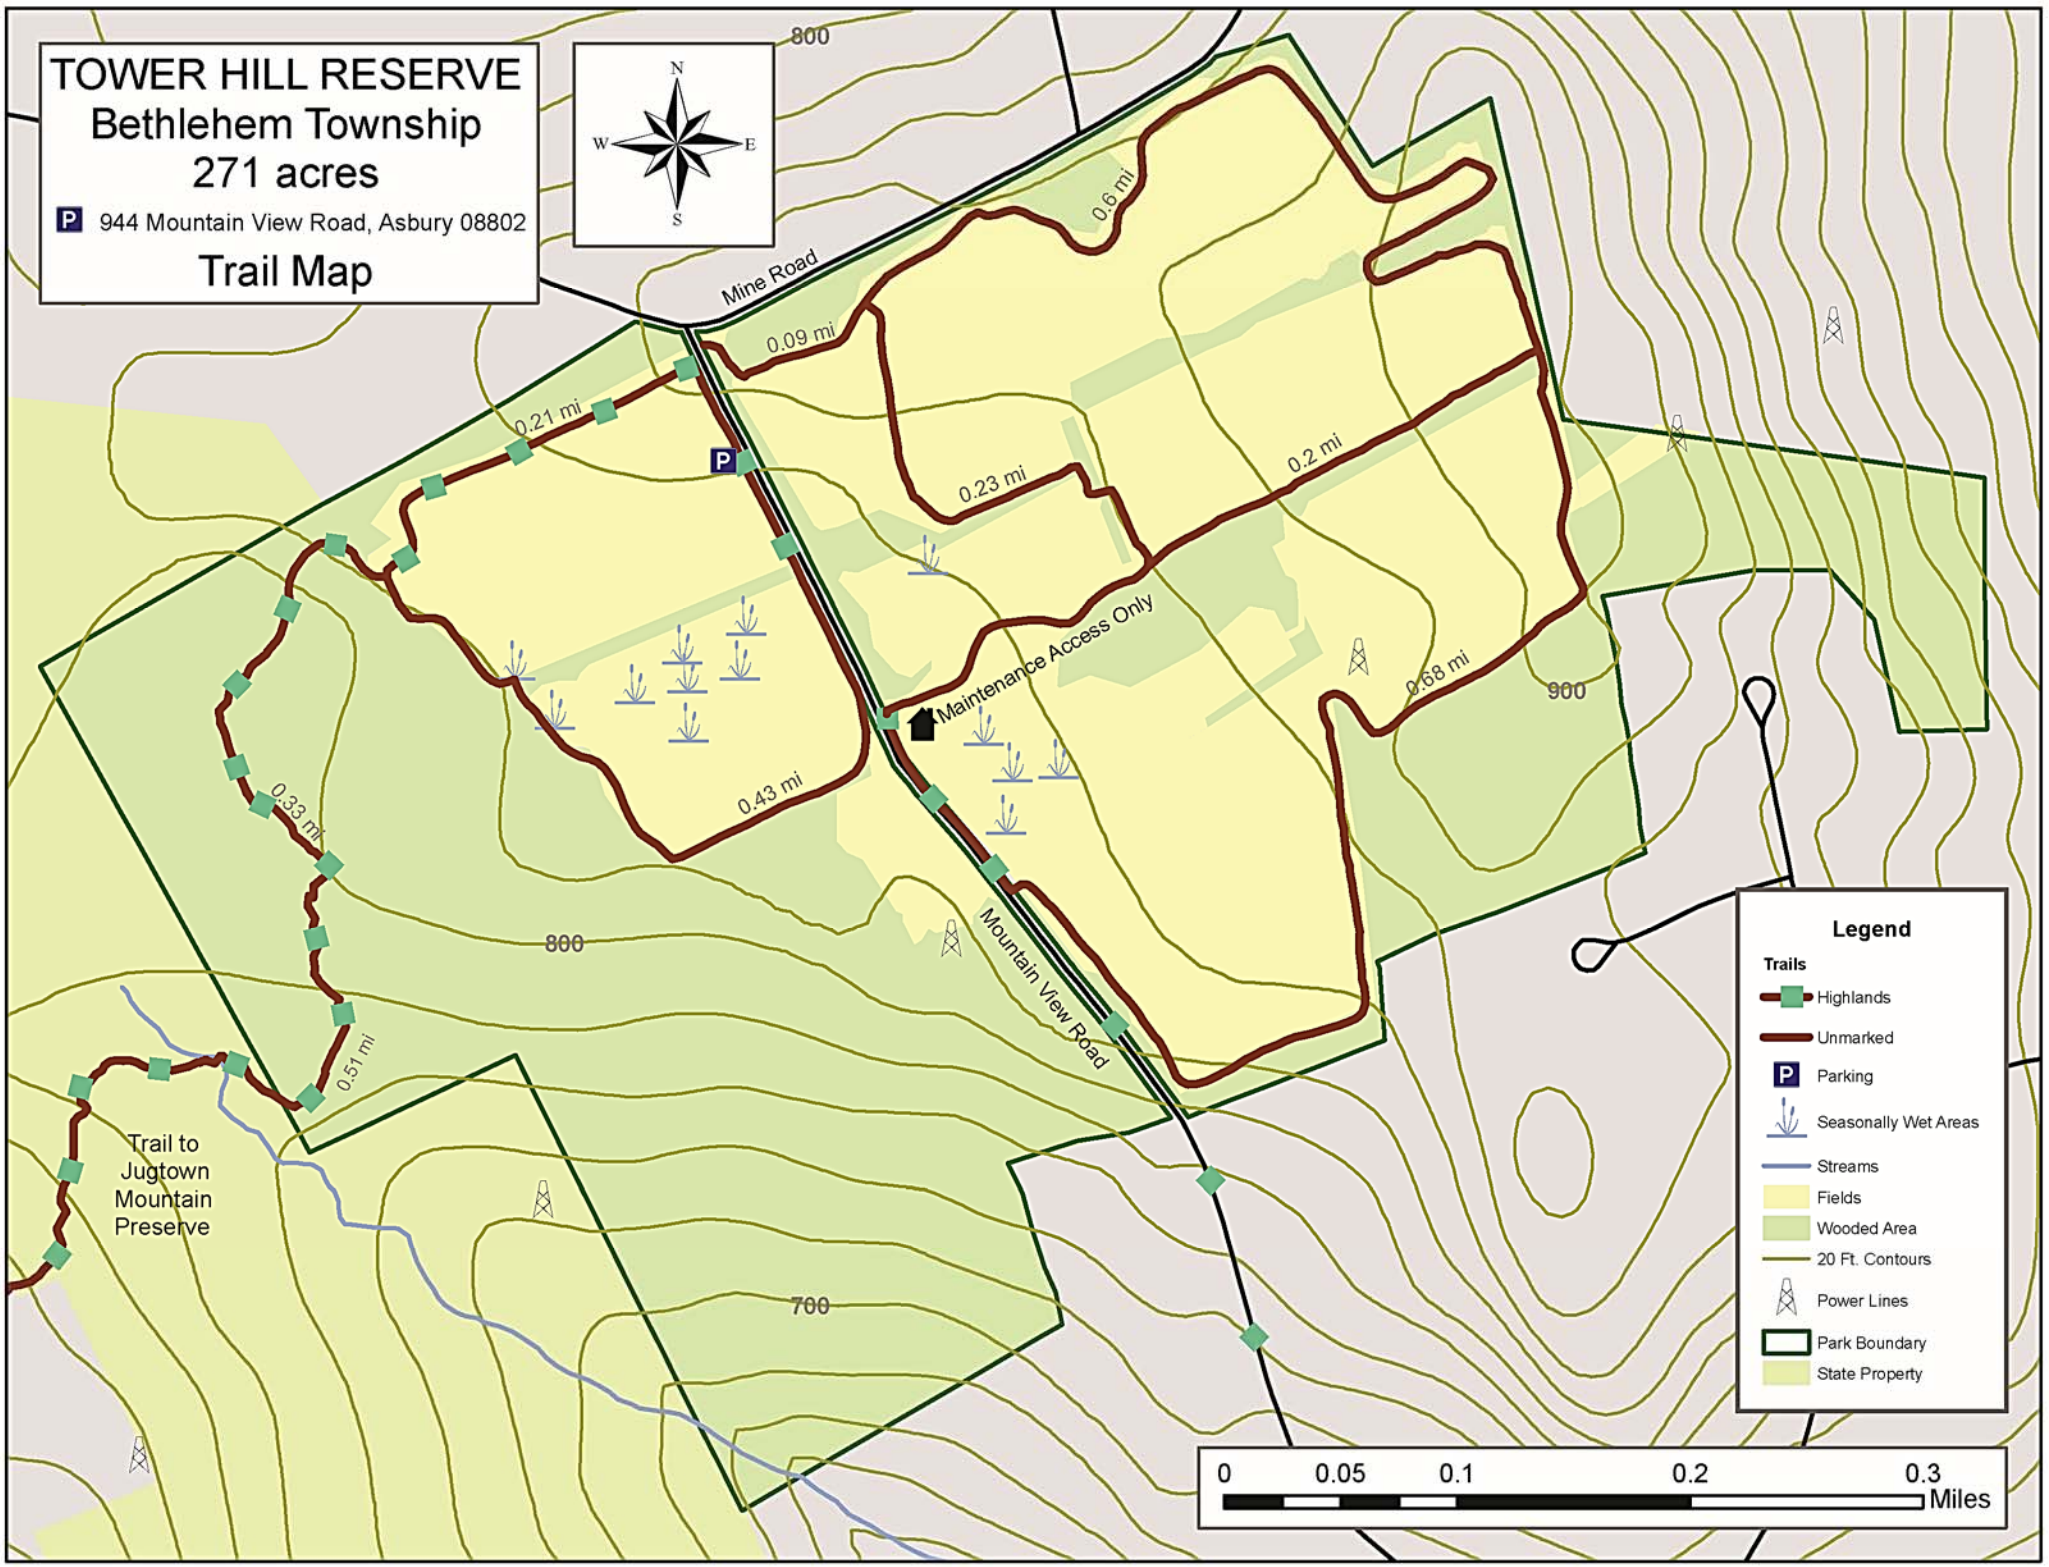

TOWER HILL RESERVE
Bethlehem Township
271 acres
 944 Mountain View Road, Asbury 08802
Trail Map

Legend

- Trails**
 - Highlands
 - Unmarked
- Parking
- Seasonally Wet Areas
- Streams
- Fields
- Wooded Area
- 20 Ft. Contours
- Power Lines
- Park Boundary
- State Property

Trail to
 Jugtown
 Mountain
 Preserve

Maintenance Access Only

Mine Road

Mountain View Road

800

800

700

900

0.09 mi

0.21 mi

0.23 mi

0.2 mi

0.33 mi

0.43 mi

0.68 mi

0.51 mi

0.6 mi