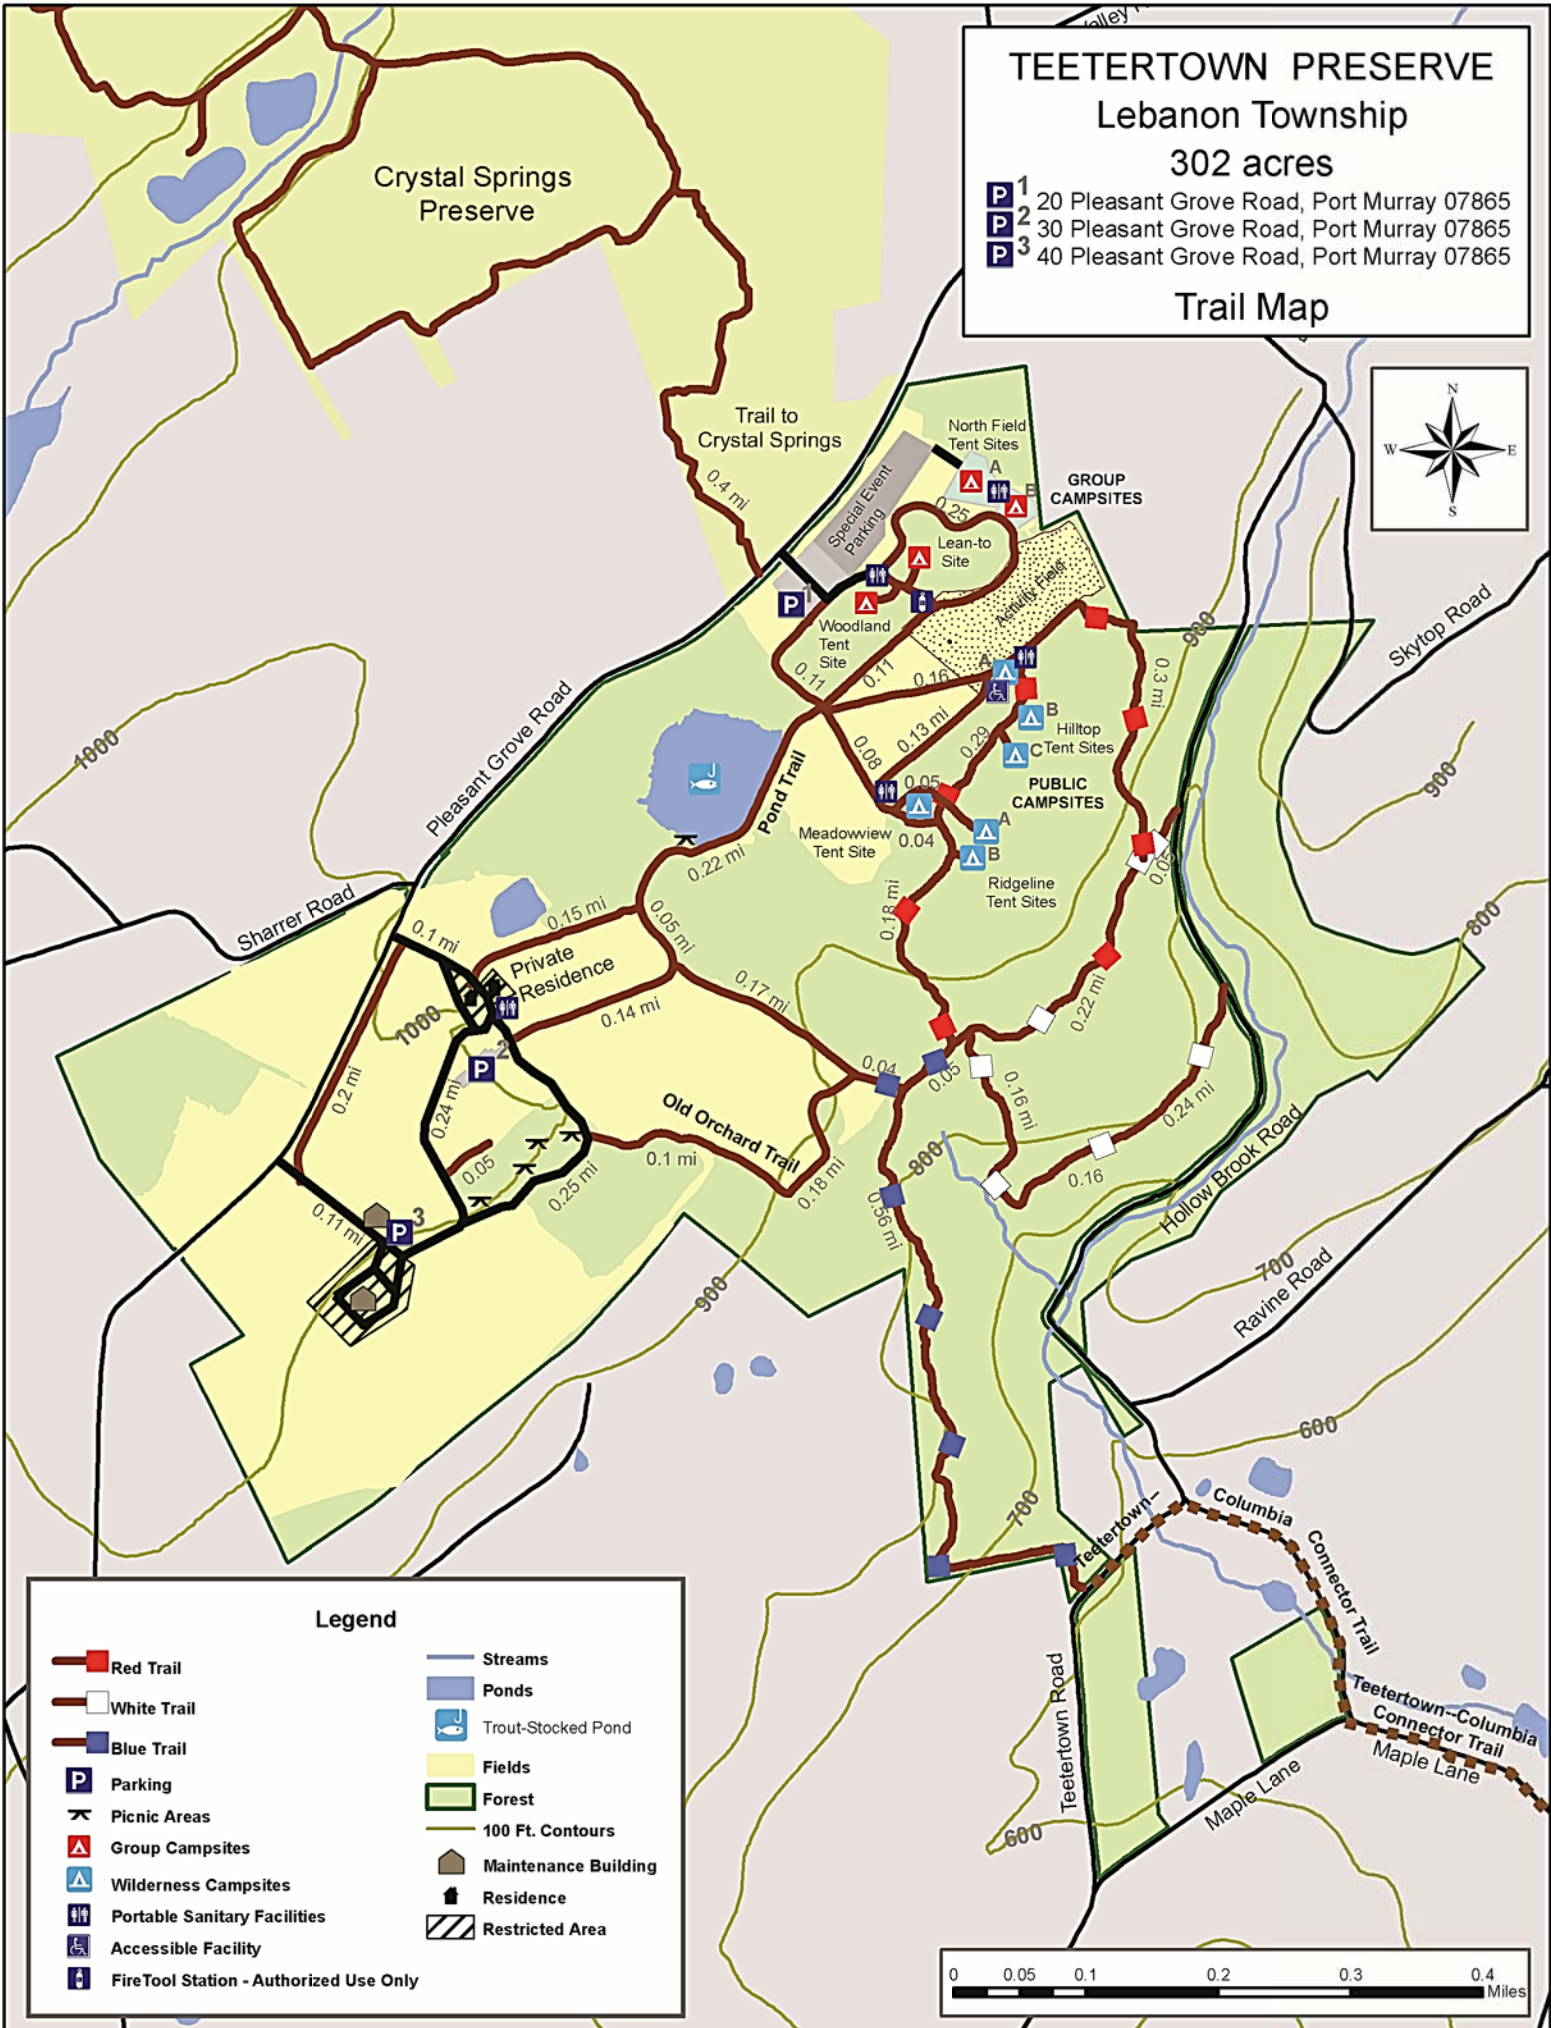

TEETERTOWN PRESERVE

Lebanon Township

302 acres

- P**¹ 20 Pleasant Grove Road, Port Murray 07865
- P**² 30 Pleasant Grove Road, Port Murray 07865
- P**³ 40 Pleasant Grove Road, Port Murray 07865

Trail Map

Legend

- | | |
|--|----------------------|
| Red Trail | Streams |
| White Trail | Ponds |
| Blue Trail | Trout-Stocked Pond |
| Parking | Fields |
| Picnic Areas | Forest |
| Group Campsites | 100 Ft. Contours |
| Wilderness Campsites | Maintenance Building |
| Portable Sanitary Facilities | Residence |
| Accessible Facility | Restricted Area |
| FireTool Station - Authorized Use Only | |