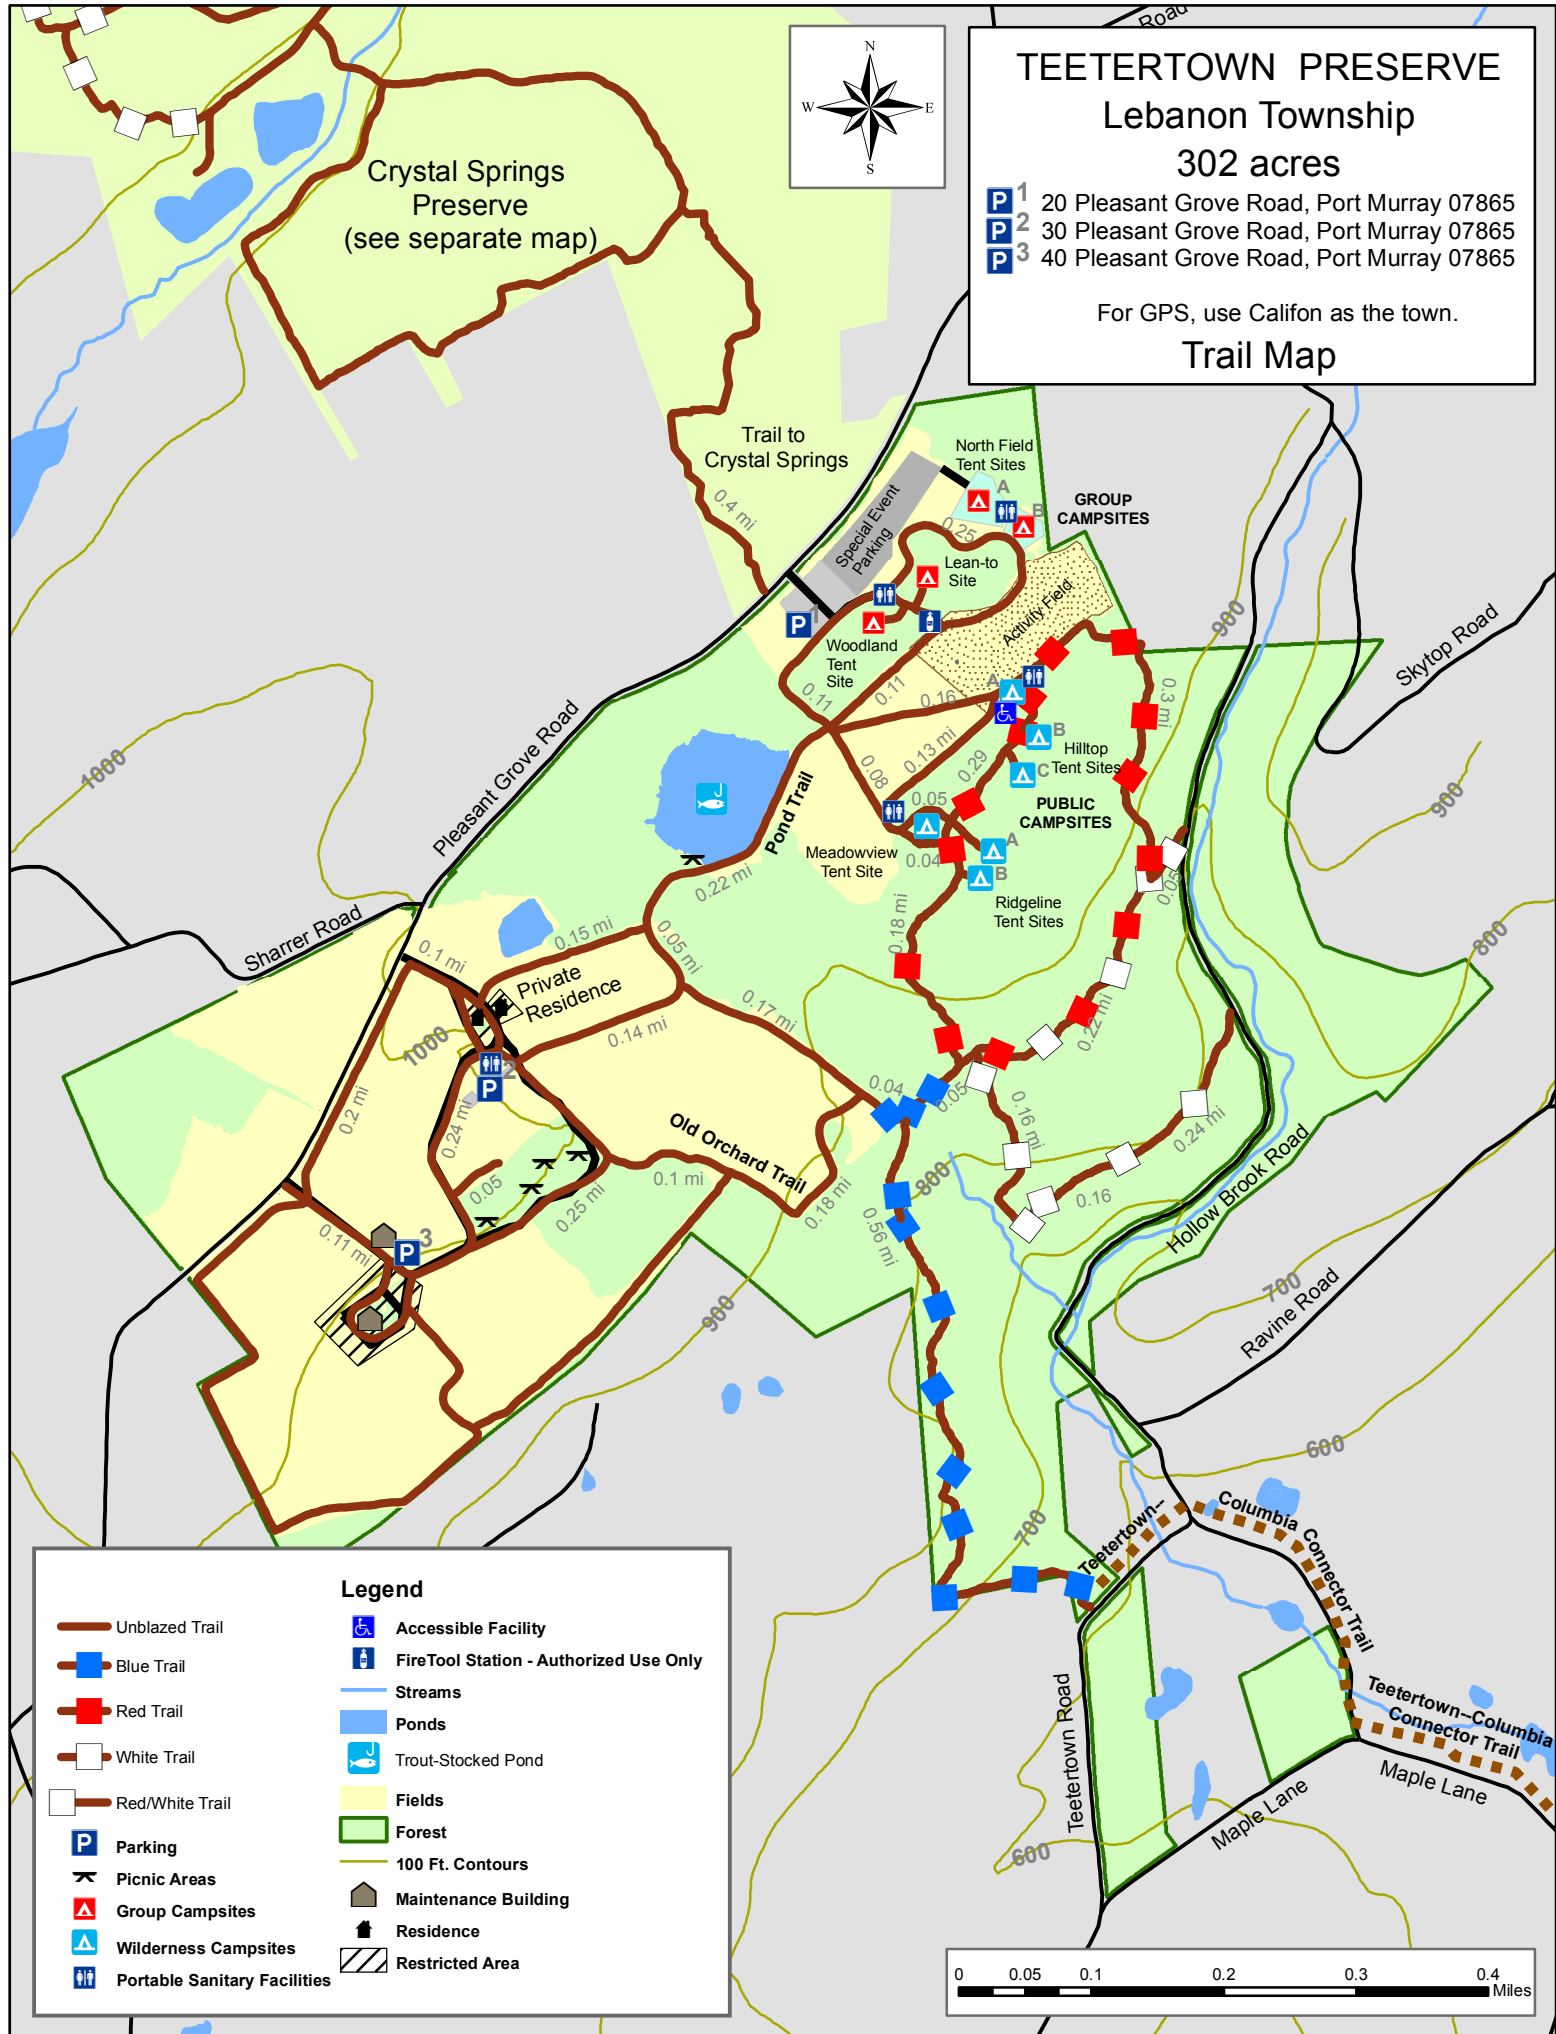

TEETERTOWN PRESERVE

Lebanon Township

302 acres

- P**¹ 20 Pleasant Grove Road, Port Murray 07865
- P**² 30 Pleasant Grove Road, Port Murray 07865
- P**³ 40 Pleasant Grove Road, Port Murray 07865

For GPS, use Califon as the town.

Trail Map

Legend

- Unblazed Trail
- Blue Trail
- Red Trail
- White Trail
- Red/White Trail
- Accessible Facility
- Fire Tool Station - Authorized Use Only
- Streams
- Ponds
- Trout-Stocked Pond
- Fields
- Forest
- 100 Ft. Contours
- Maintenance Building
- Residence
- Restricted Area
- Parking
- Picnic Areas
- Group Campsites
- Wilderness Campsites
- Portable Sanitary Facilities