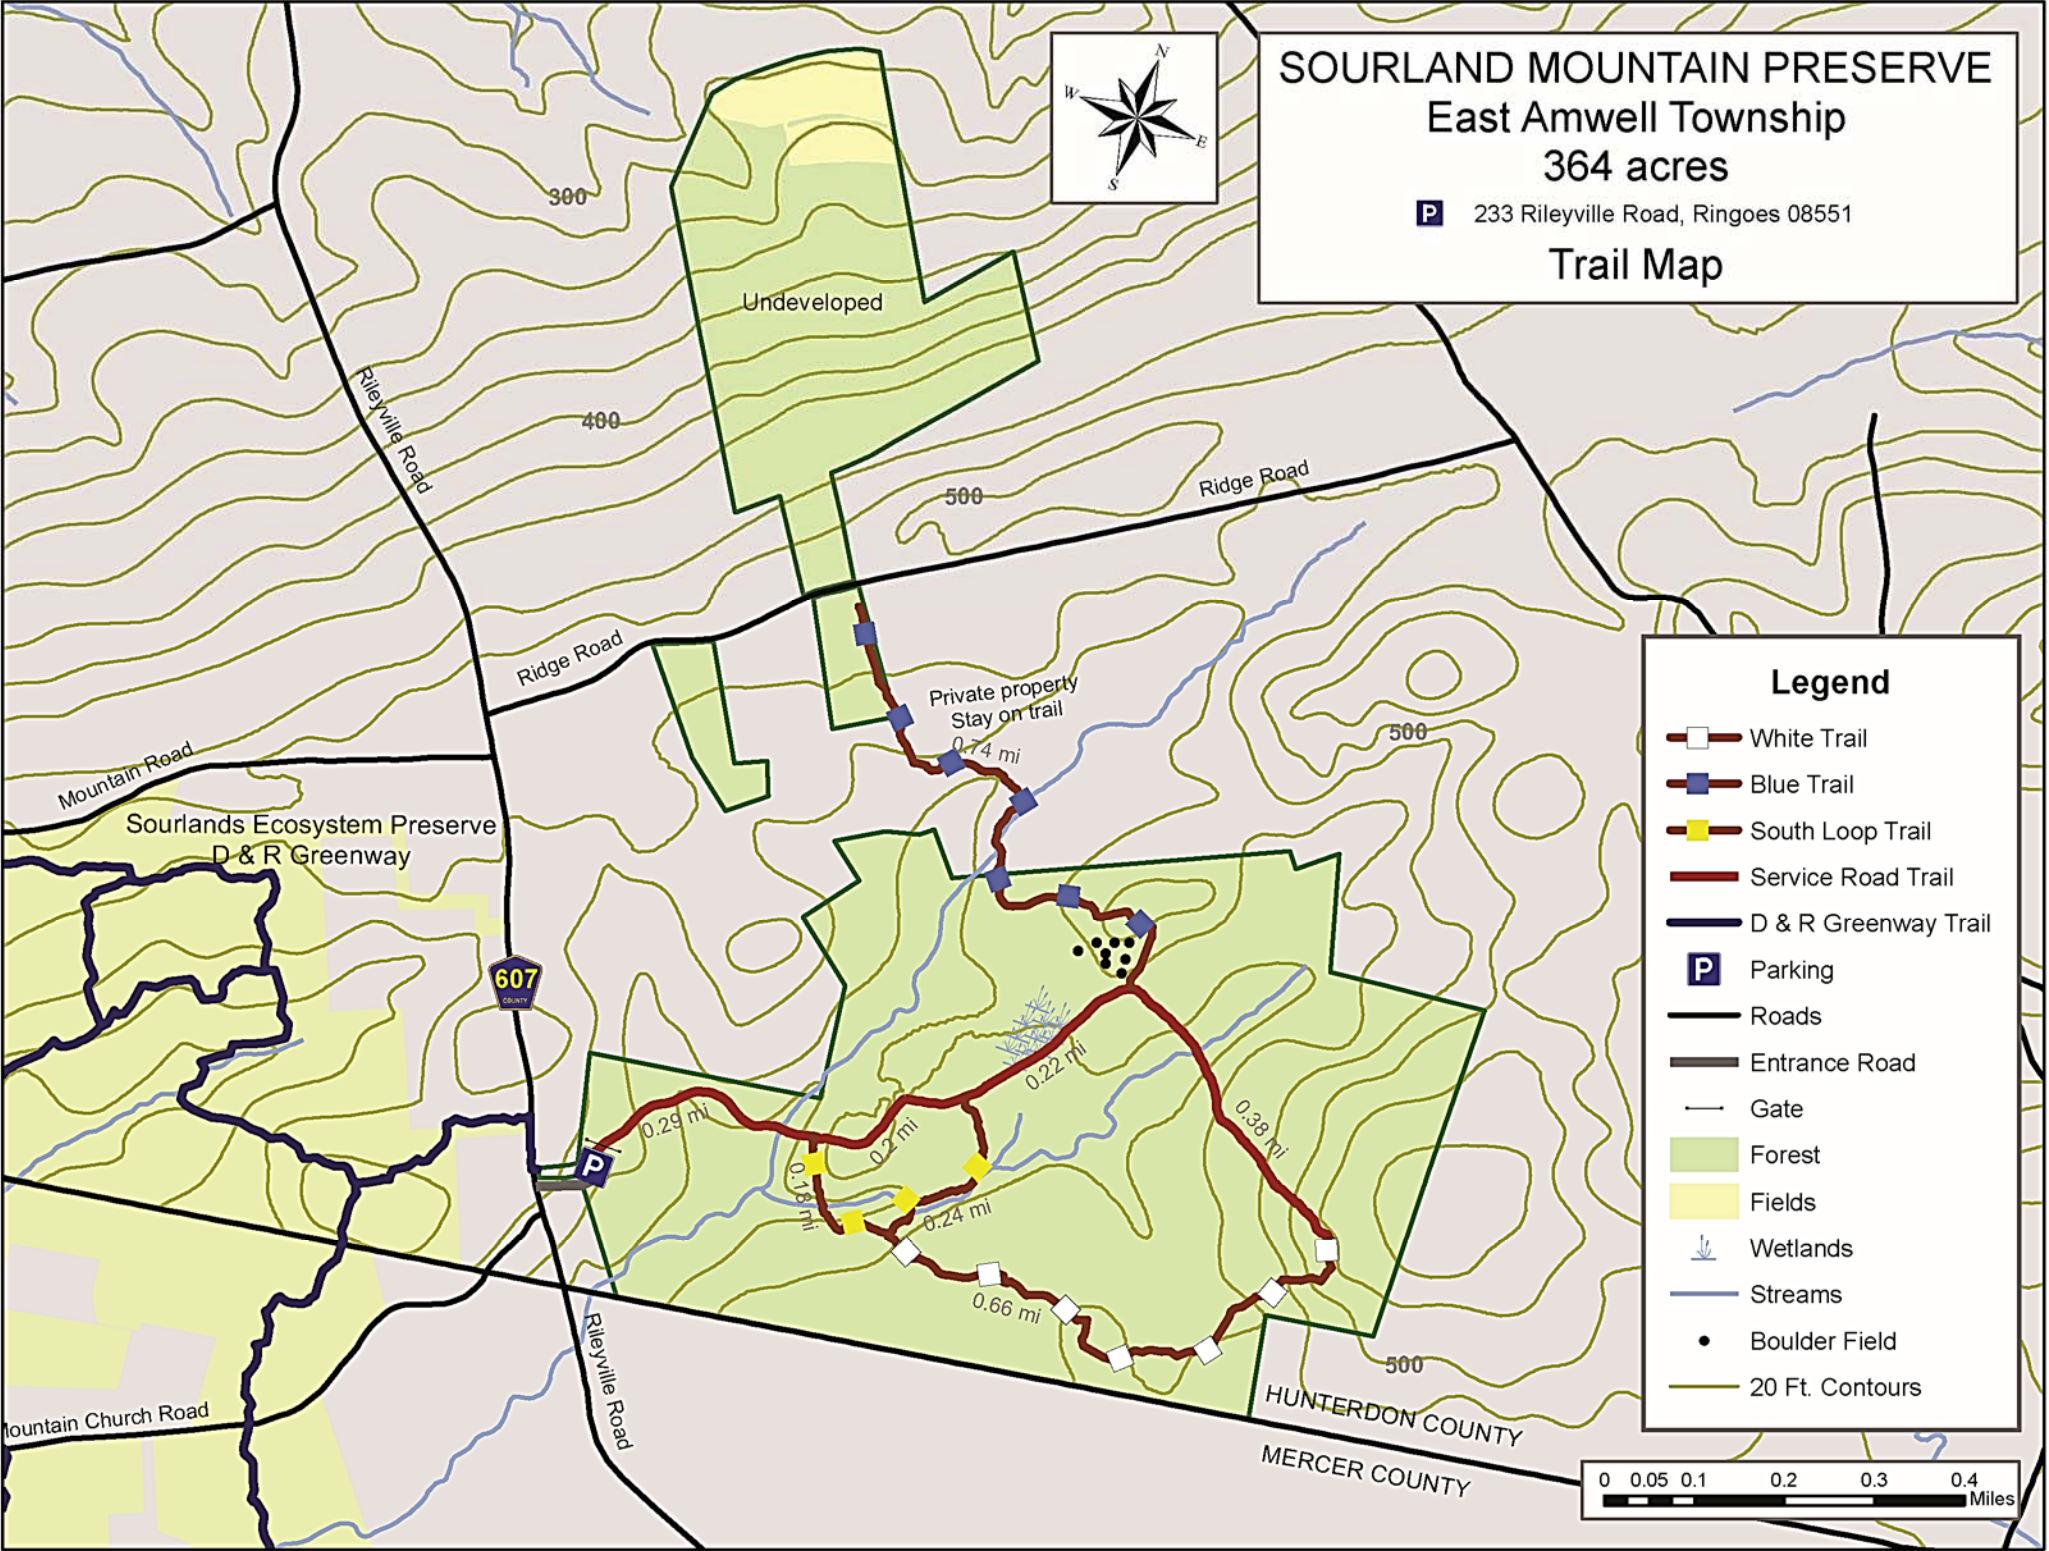

SOURLAND MOUNTAIN PRESERVE

East Amwell Township

364 acres

P 233 Rileyville Road, Ringoes 08551

Trail Map

Legend

- White Trail
- Blue Trail
- South Loop Trail
- Service Road Trail
- D & R Greenway Trail
- P** Parking
- Roads
- Entrance Road
- Gate
- Forest
- Fields
- Wetlands
- Streams
- Boulder Field
- 20 Ft. Contours