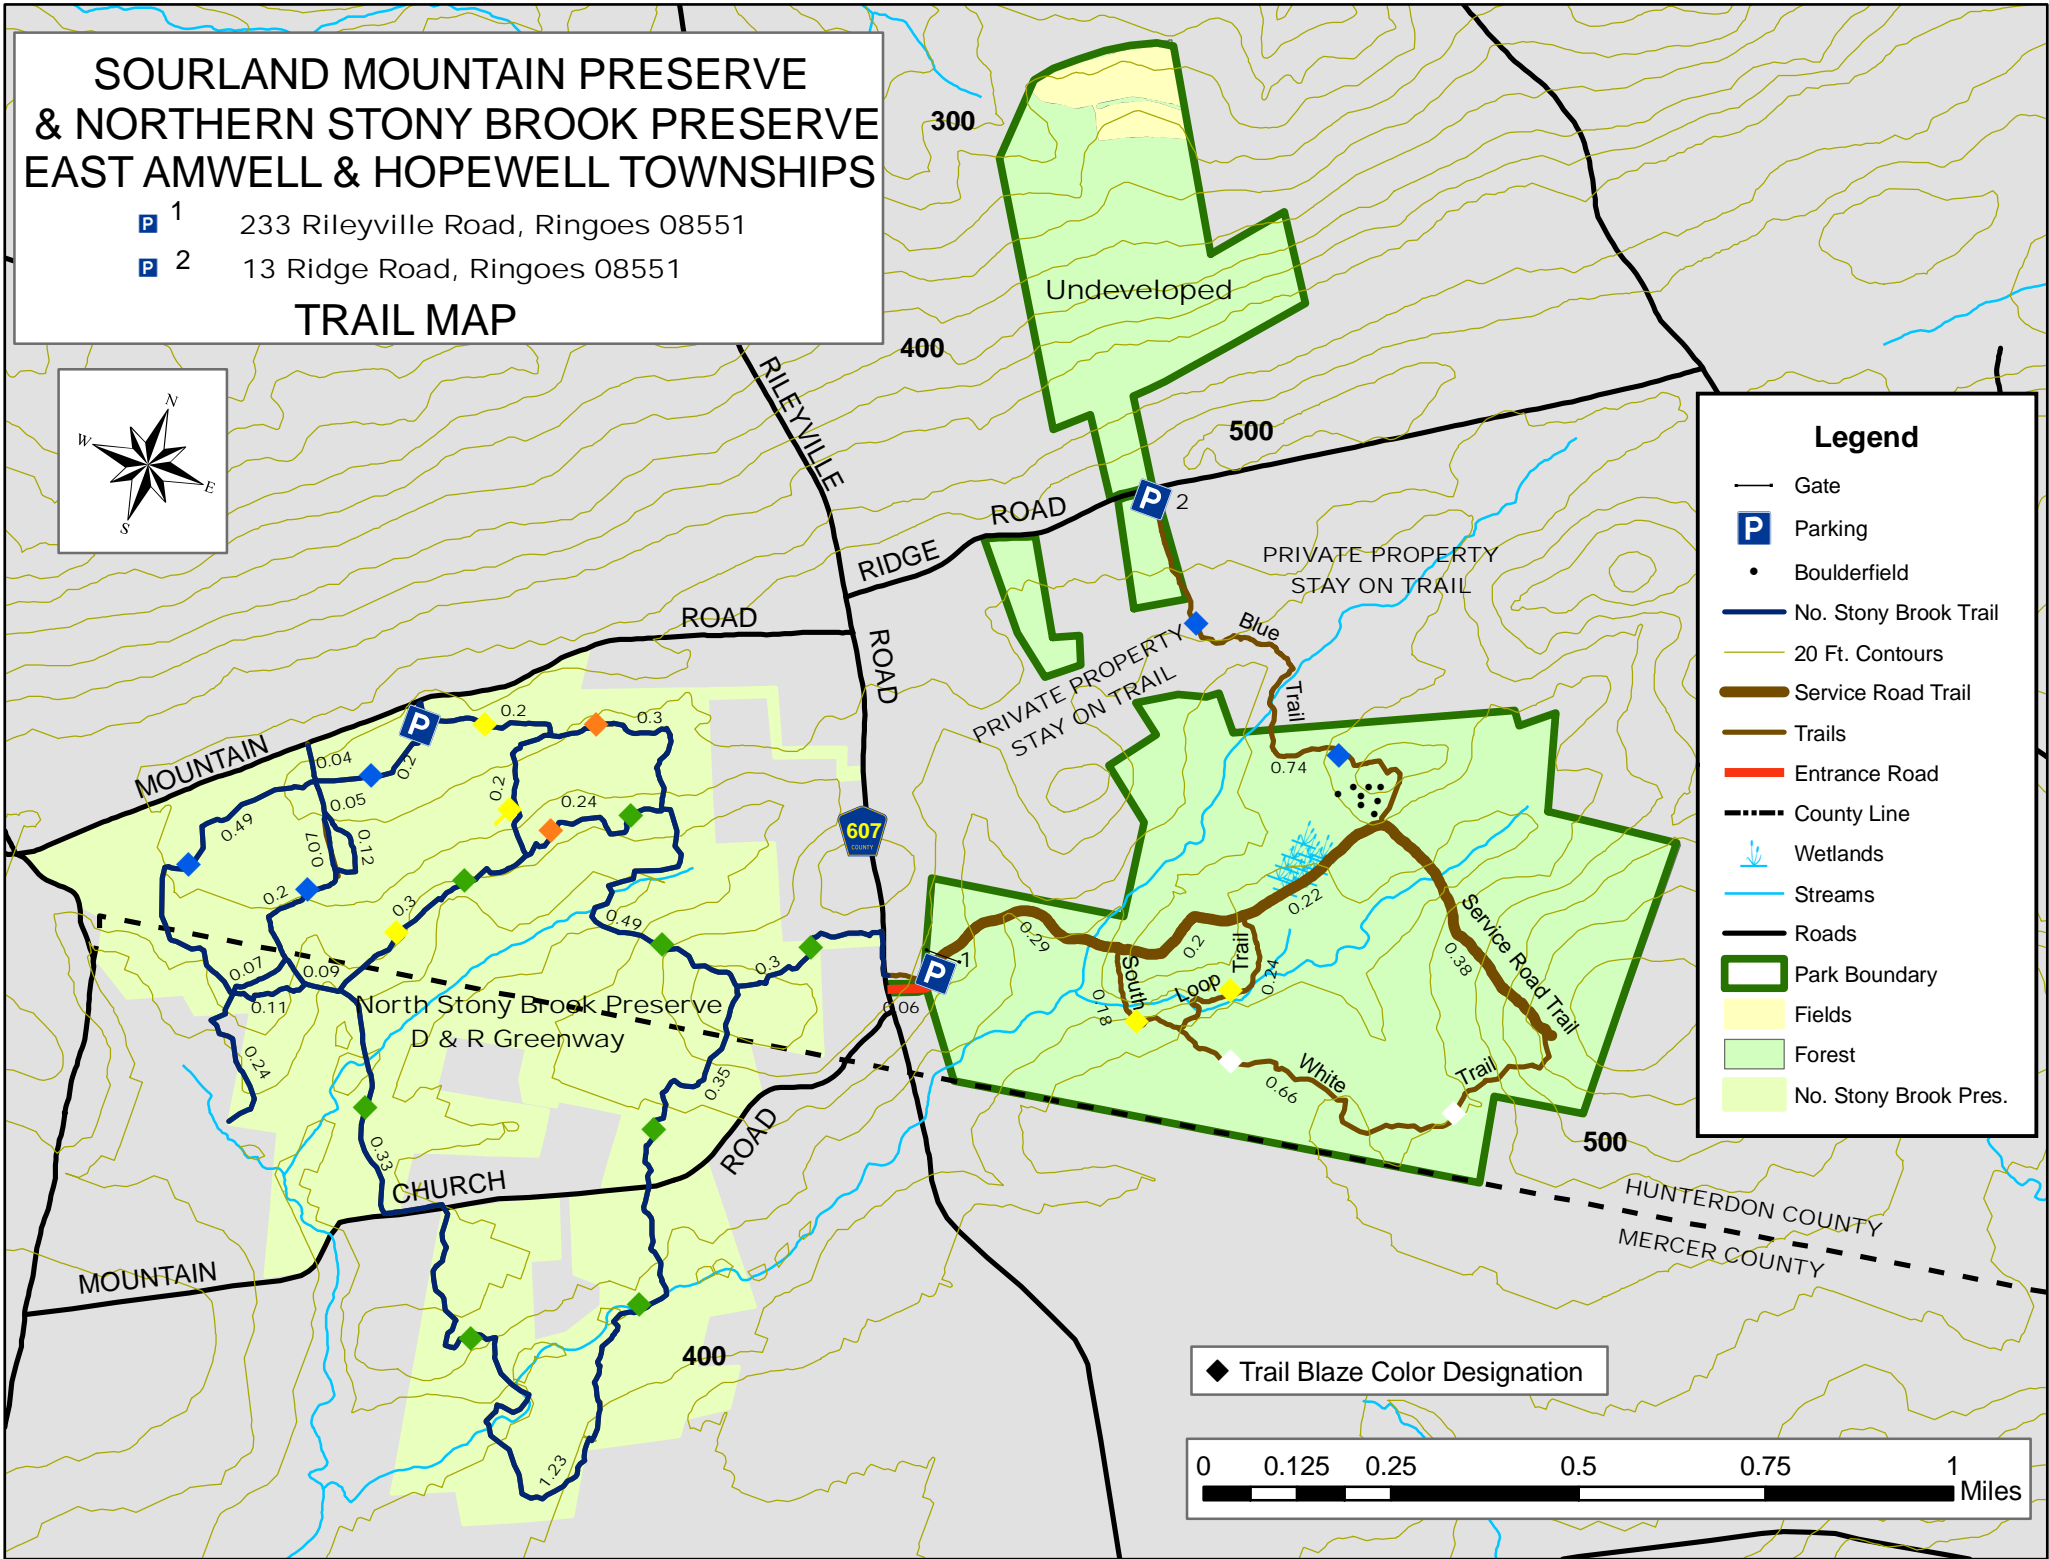

SOURLAND MOUNTAIN PRESERVE & NORTHERN STONY BROOK PRESERVE EAST AMWELL & HOPEWELL TOWNSHIPS

- P** 1 233 Rileyville Road, Ringoes 08551
- P** 2 13 Ridge Road, Ringoes 08551

TRAIL MAP

Legend

- Gate
- P** Parking
- Boulderfield
- No. Stony Brook Trail
- 20 Ft. Contours
- Service Road Trail
- Trails
- Entrance Road
- - - County Line
- Wetlands
- Streams
- Roads
- ▭ Park Boundary
- Fields
- Forest
- No. Stony Brook Pres.

◆ Trail Blaze Color Designation