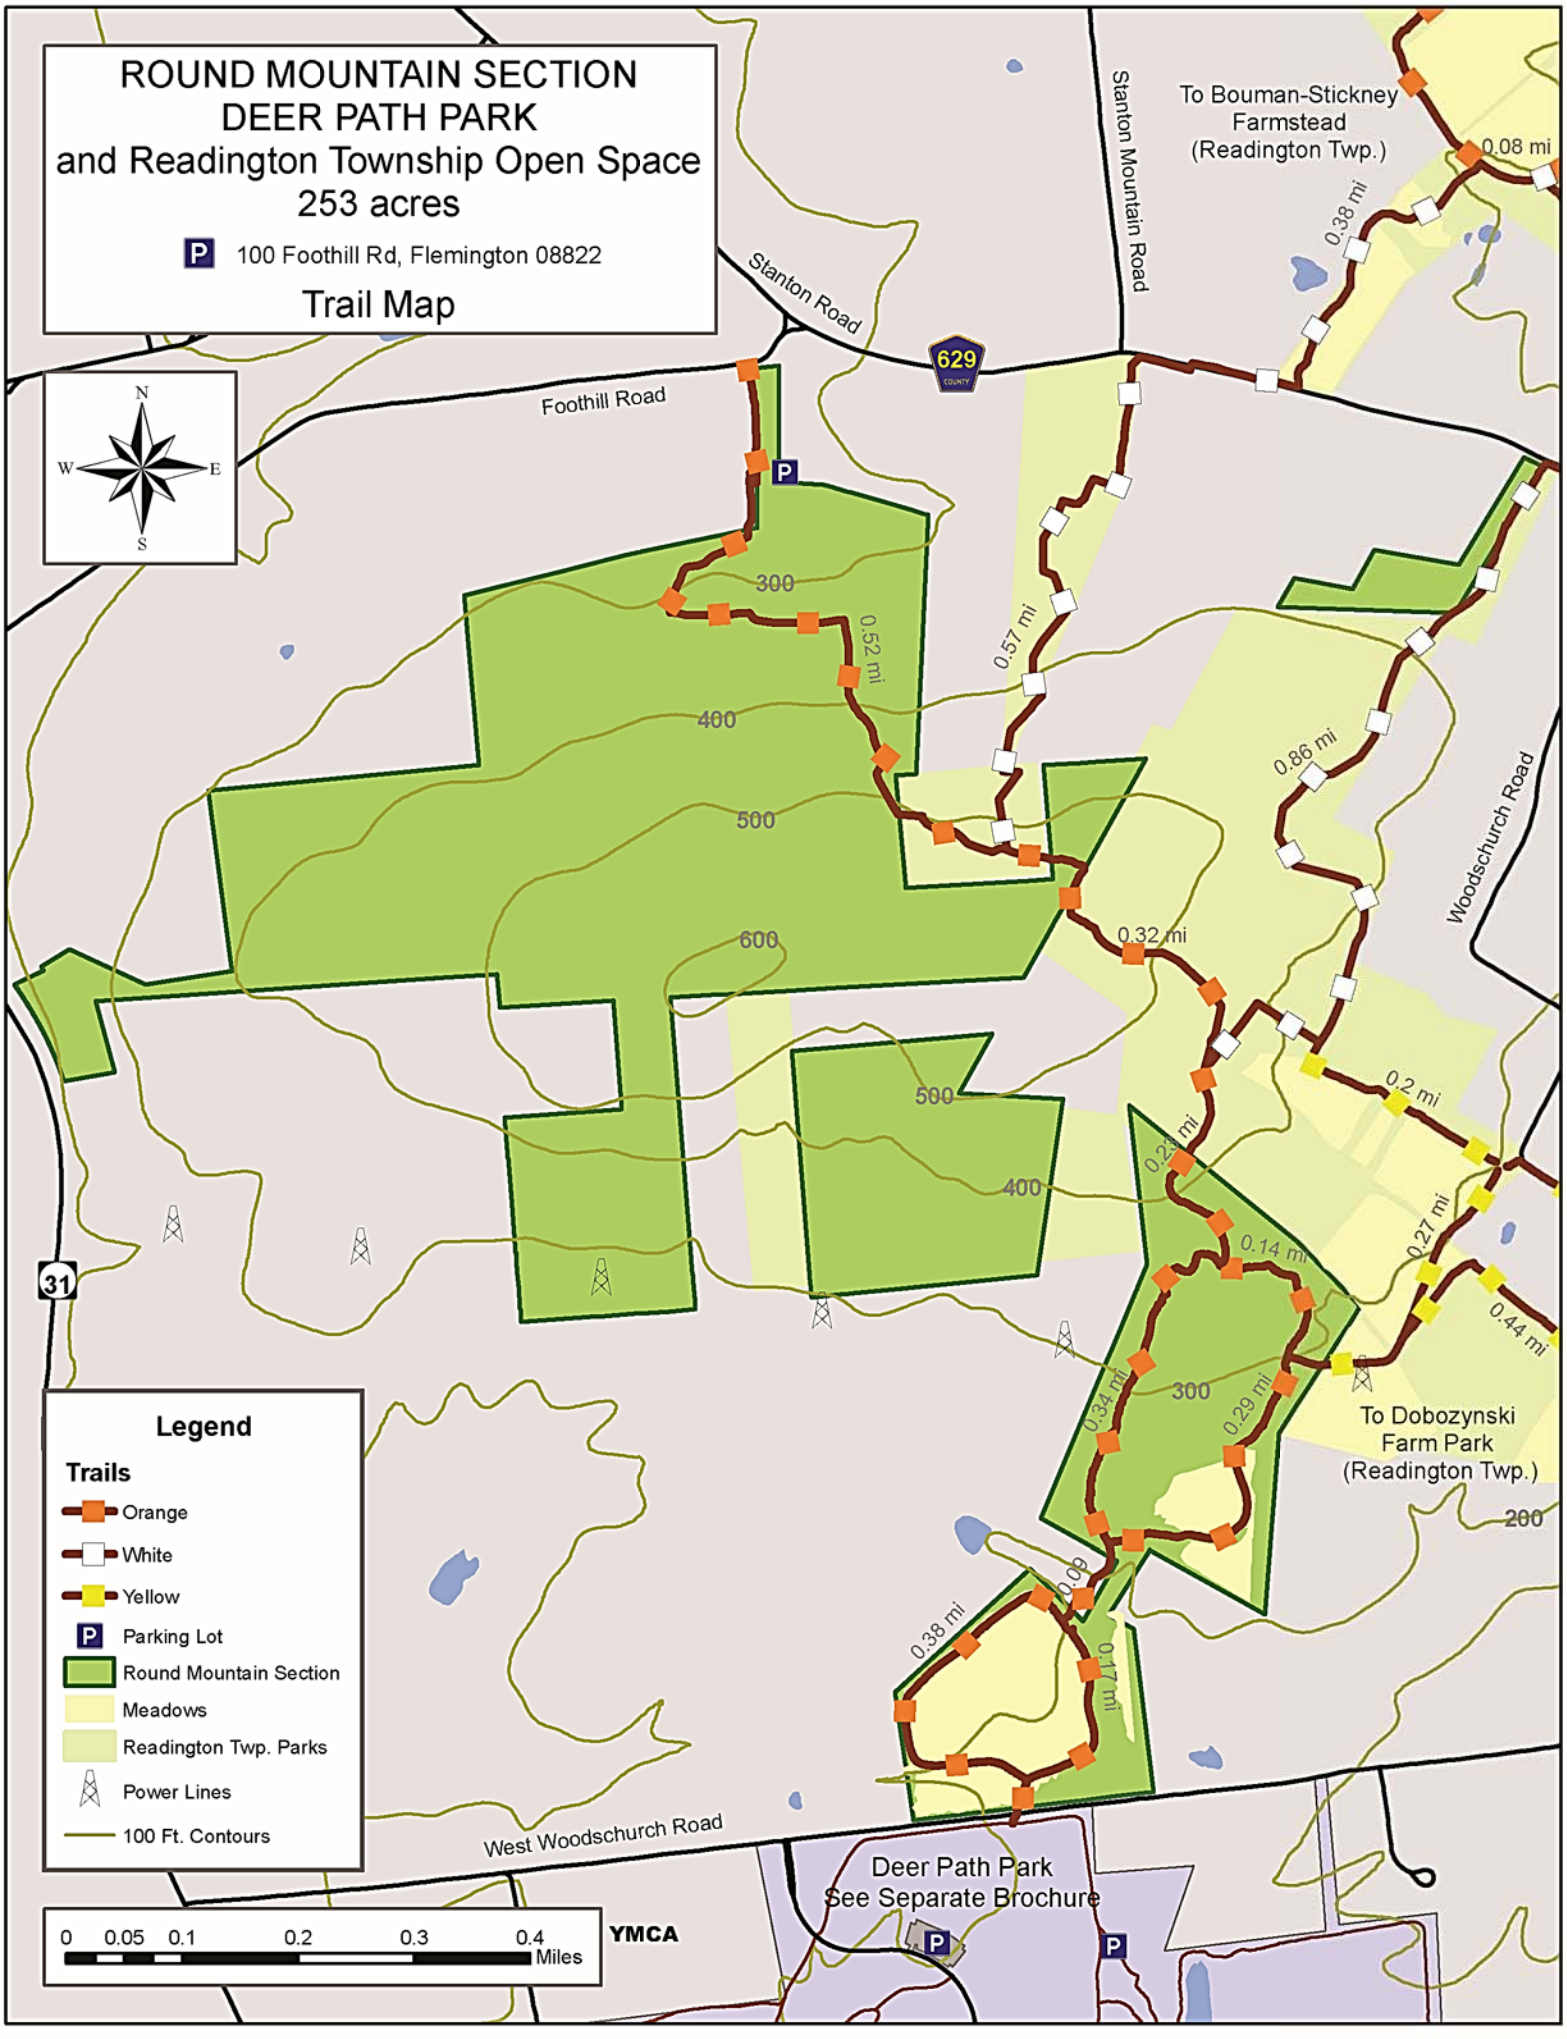

**ROUND MOUNTAIN SECTION
DEER PATH PARK
and Readington Township Open Space
253 acres**

P 100 Foothill Rd, Flemington 08822

Trail Map

Legend

Trails

- Orange
- White
- Yellow
- Parking Lot
- Round Mountain Section
- Meadows
- Readington Twp. Parks
- Power Lines
- 100 Ft. Contours

Deer Path Park
See Separate Brochure