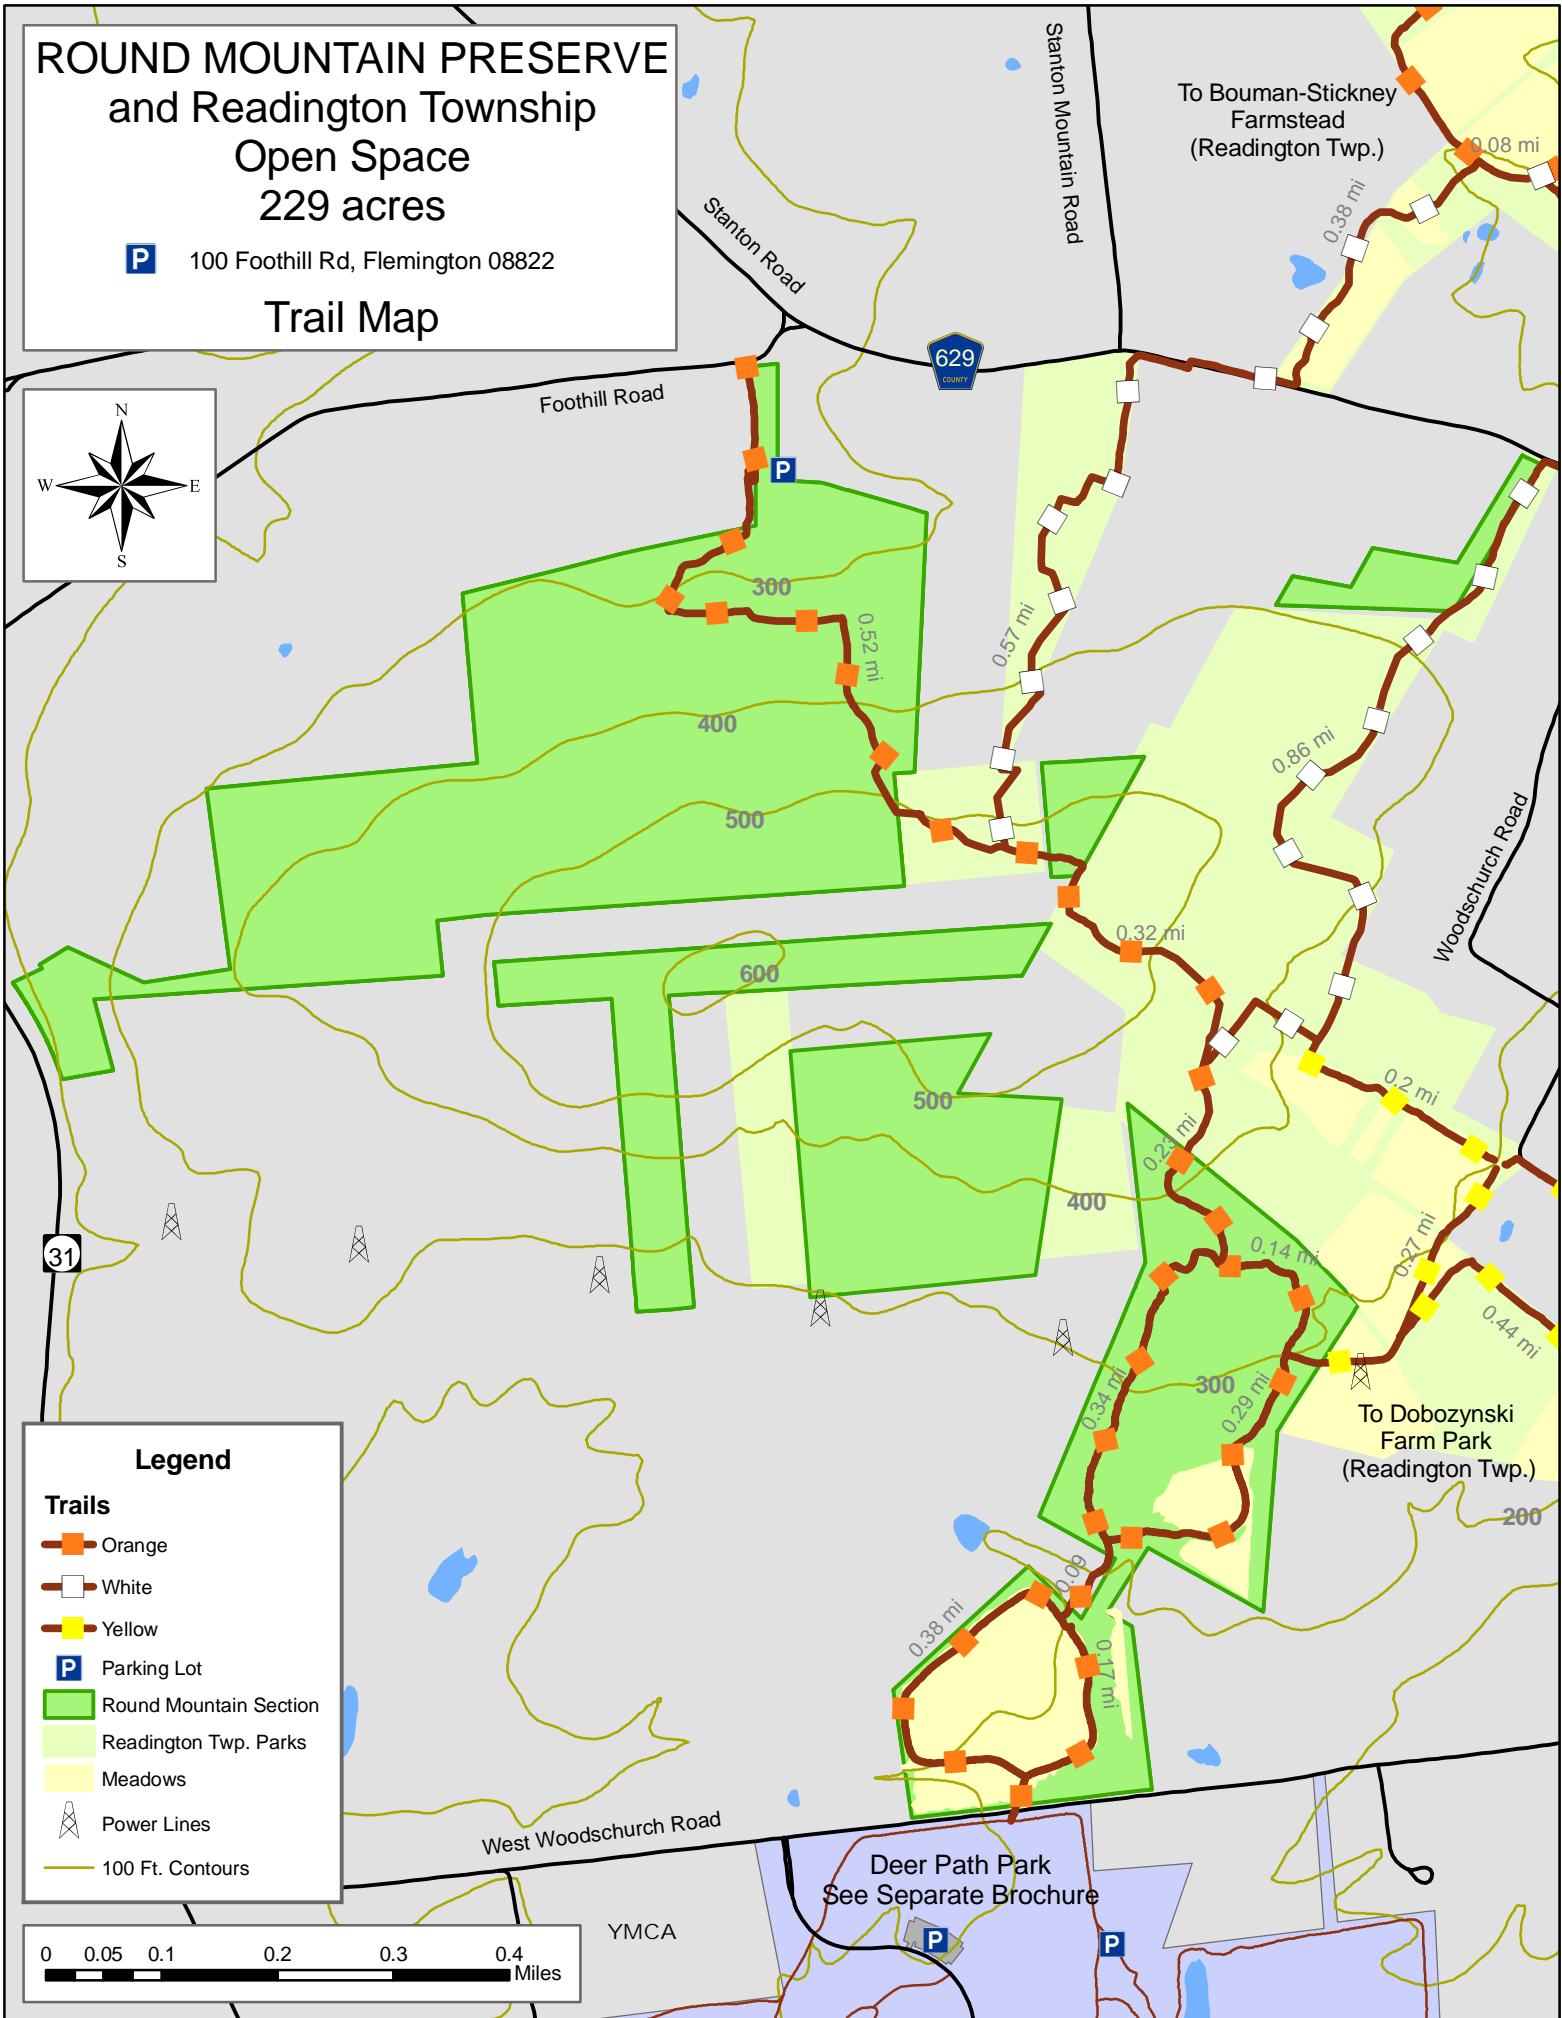

ROUND MOUNTAIN PRESERVE and Readington Township Open Space 229 acres

P 100 Foothill Rd, Flemington 08822

Trail Map

Legend

Trails

- Orange
- White
- Yellow
- Parking Lot
- Round Mountain Section
- Readington Twp. Parks
- Meadows
- Power Lines
- 100 Ft. Contours