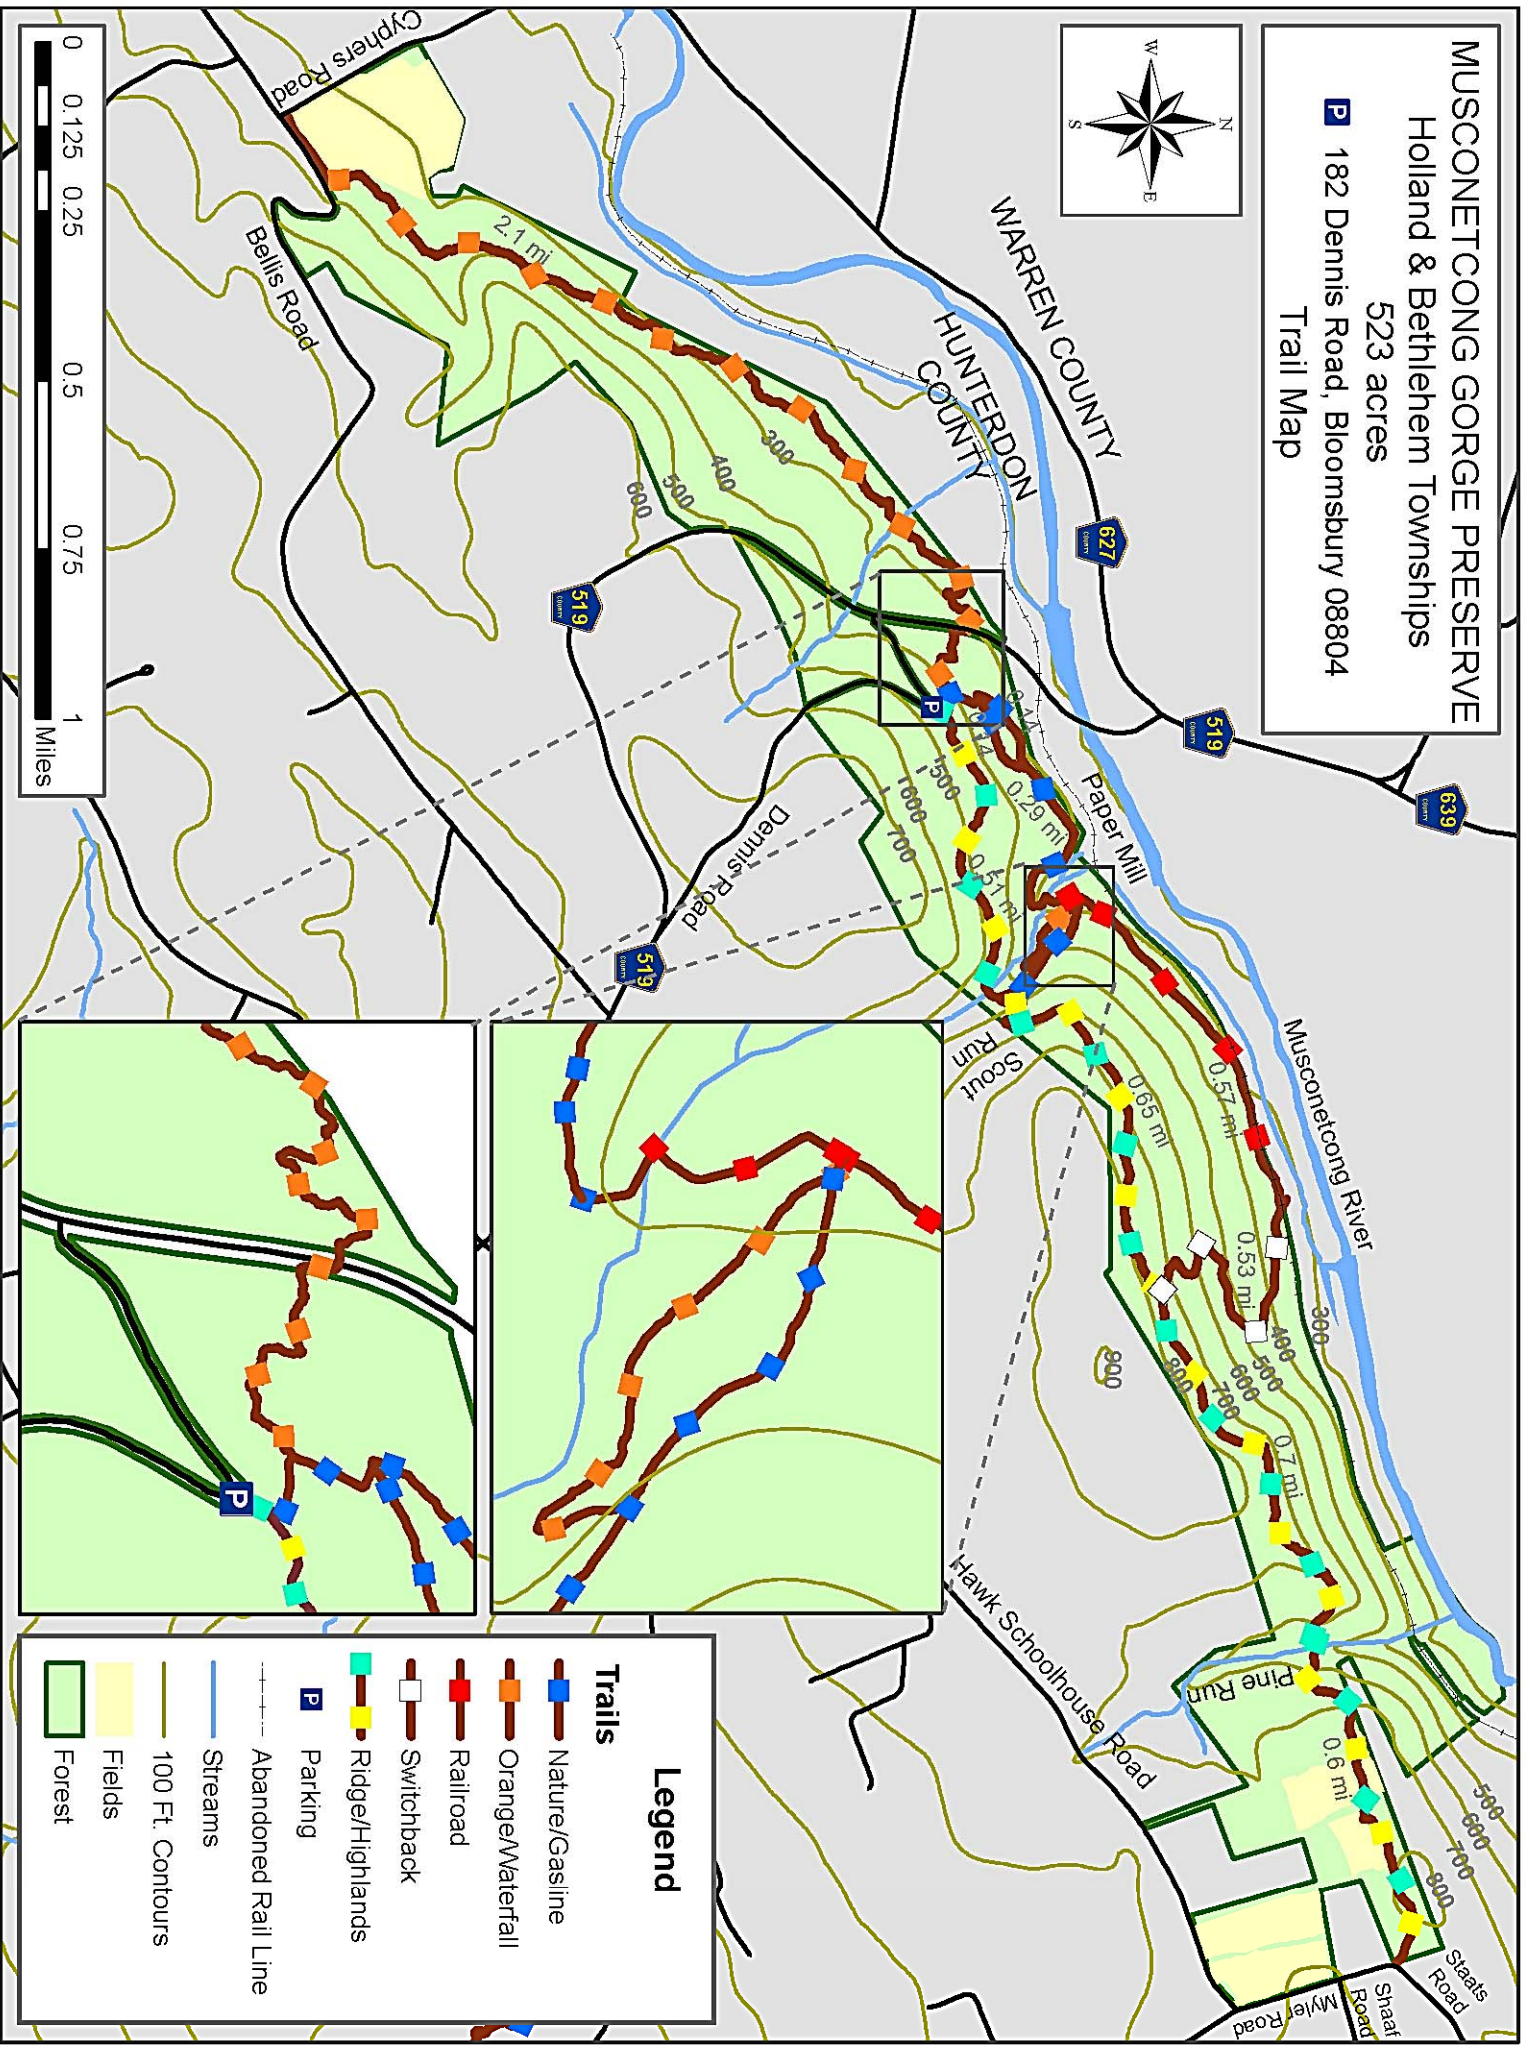

MUSCONETCONG GORGE PRESERVE
 Holland & Bethlehem Townships
 523 acres
 182 Dennis Road, Bloomsbury 08804
 Trail Map

Legend

	Parking		Railroad
	Ridge/Highlands		Switchback
	Nature/Gasline		Orange/Waterfall
	Nature/Gasline		Nature/Gasline
	Streams		Abandoned Rail Line
	100 Ft. Contours		Fields
	Forest		Forest