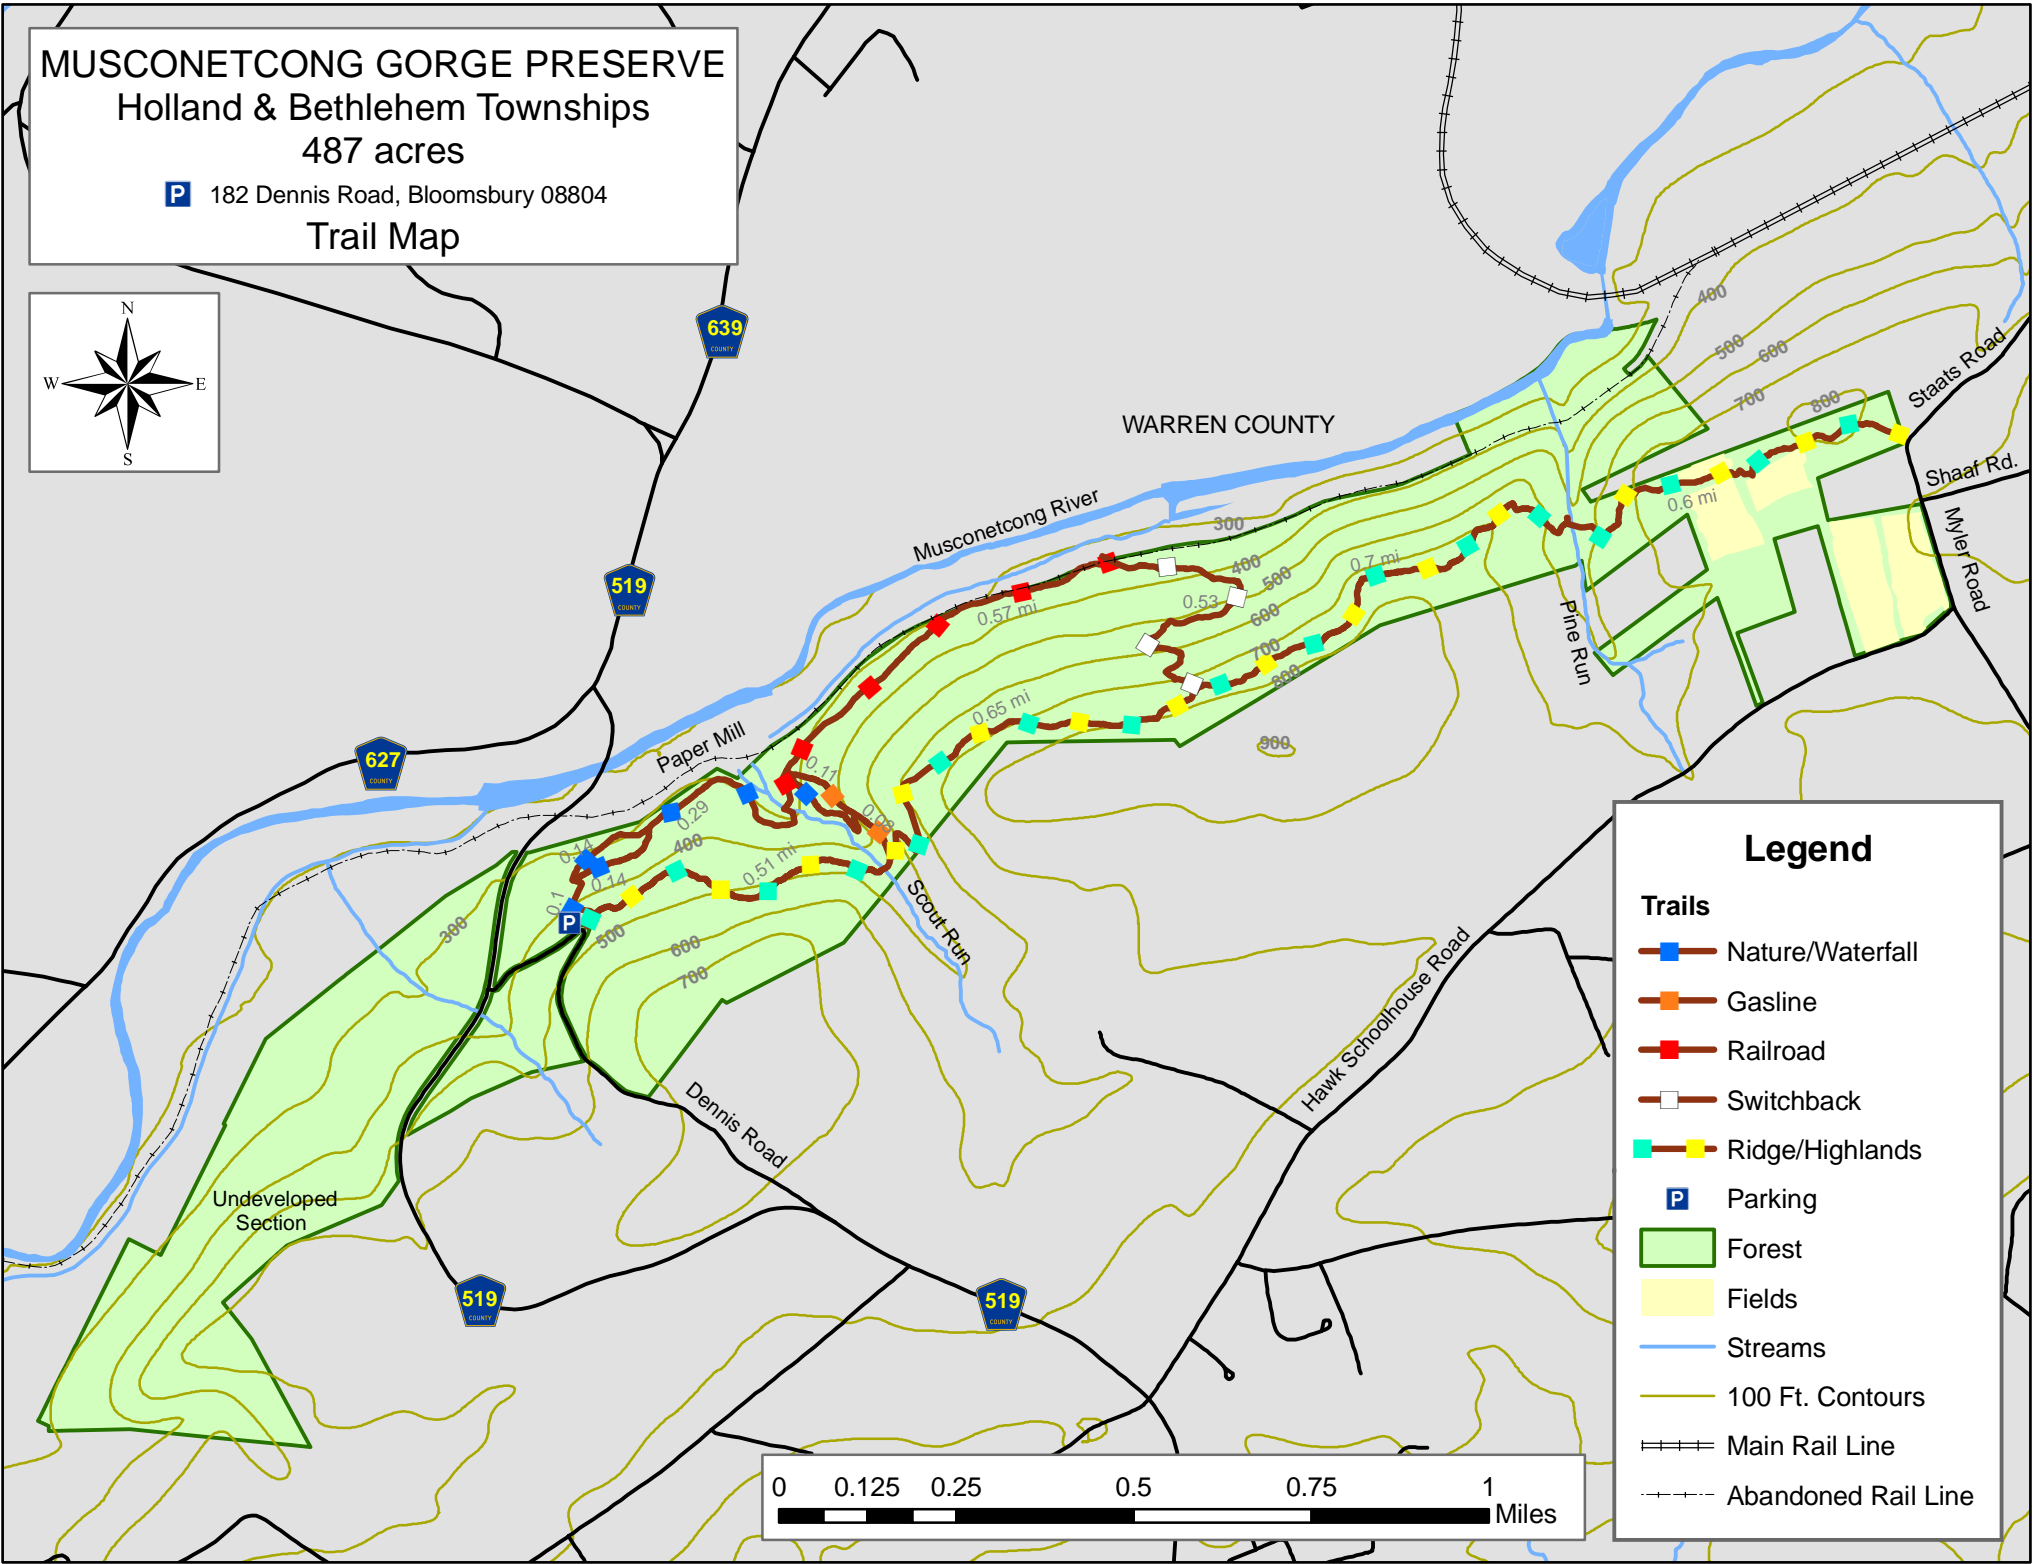

MUSCONETCONG GORGE PRESERVE
 Holland & Bethlehem Townships
 487 acres
 182 Dennis Road, Bloomsbury 08804
Trail Map

Legend

- Trails**
 - Nature/Waterfall (Red line with blue square)
 - Gasline (Red line with orange square)
 - Railroad (Red line with red square)
 - Switchback (Red line with white square)
 - Ridge/Highlands (Red line with cyan square)
- Parking (Blue square with 'P')
- Forest (Light green fill)
- Fields (Light yellow fill)
- Streams (Blue line)
- 100 Ft. Contours (Yellow line)
- Main Rail Line (Black line with cross-ticks)
- Abandoned Rail Line (Black line with dashed cross-ticks)