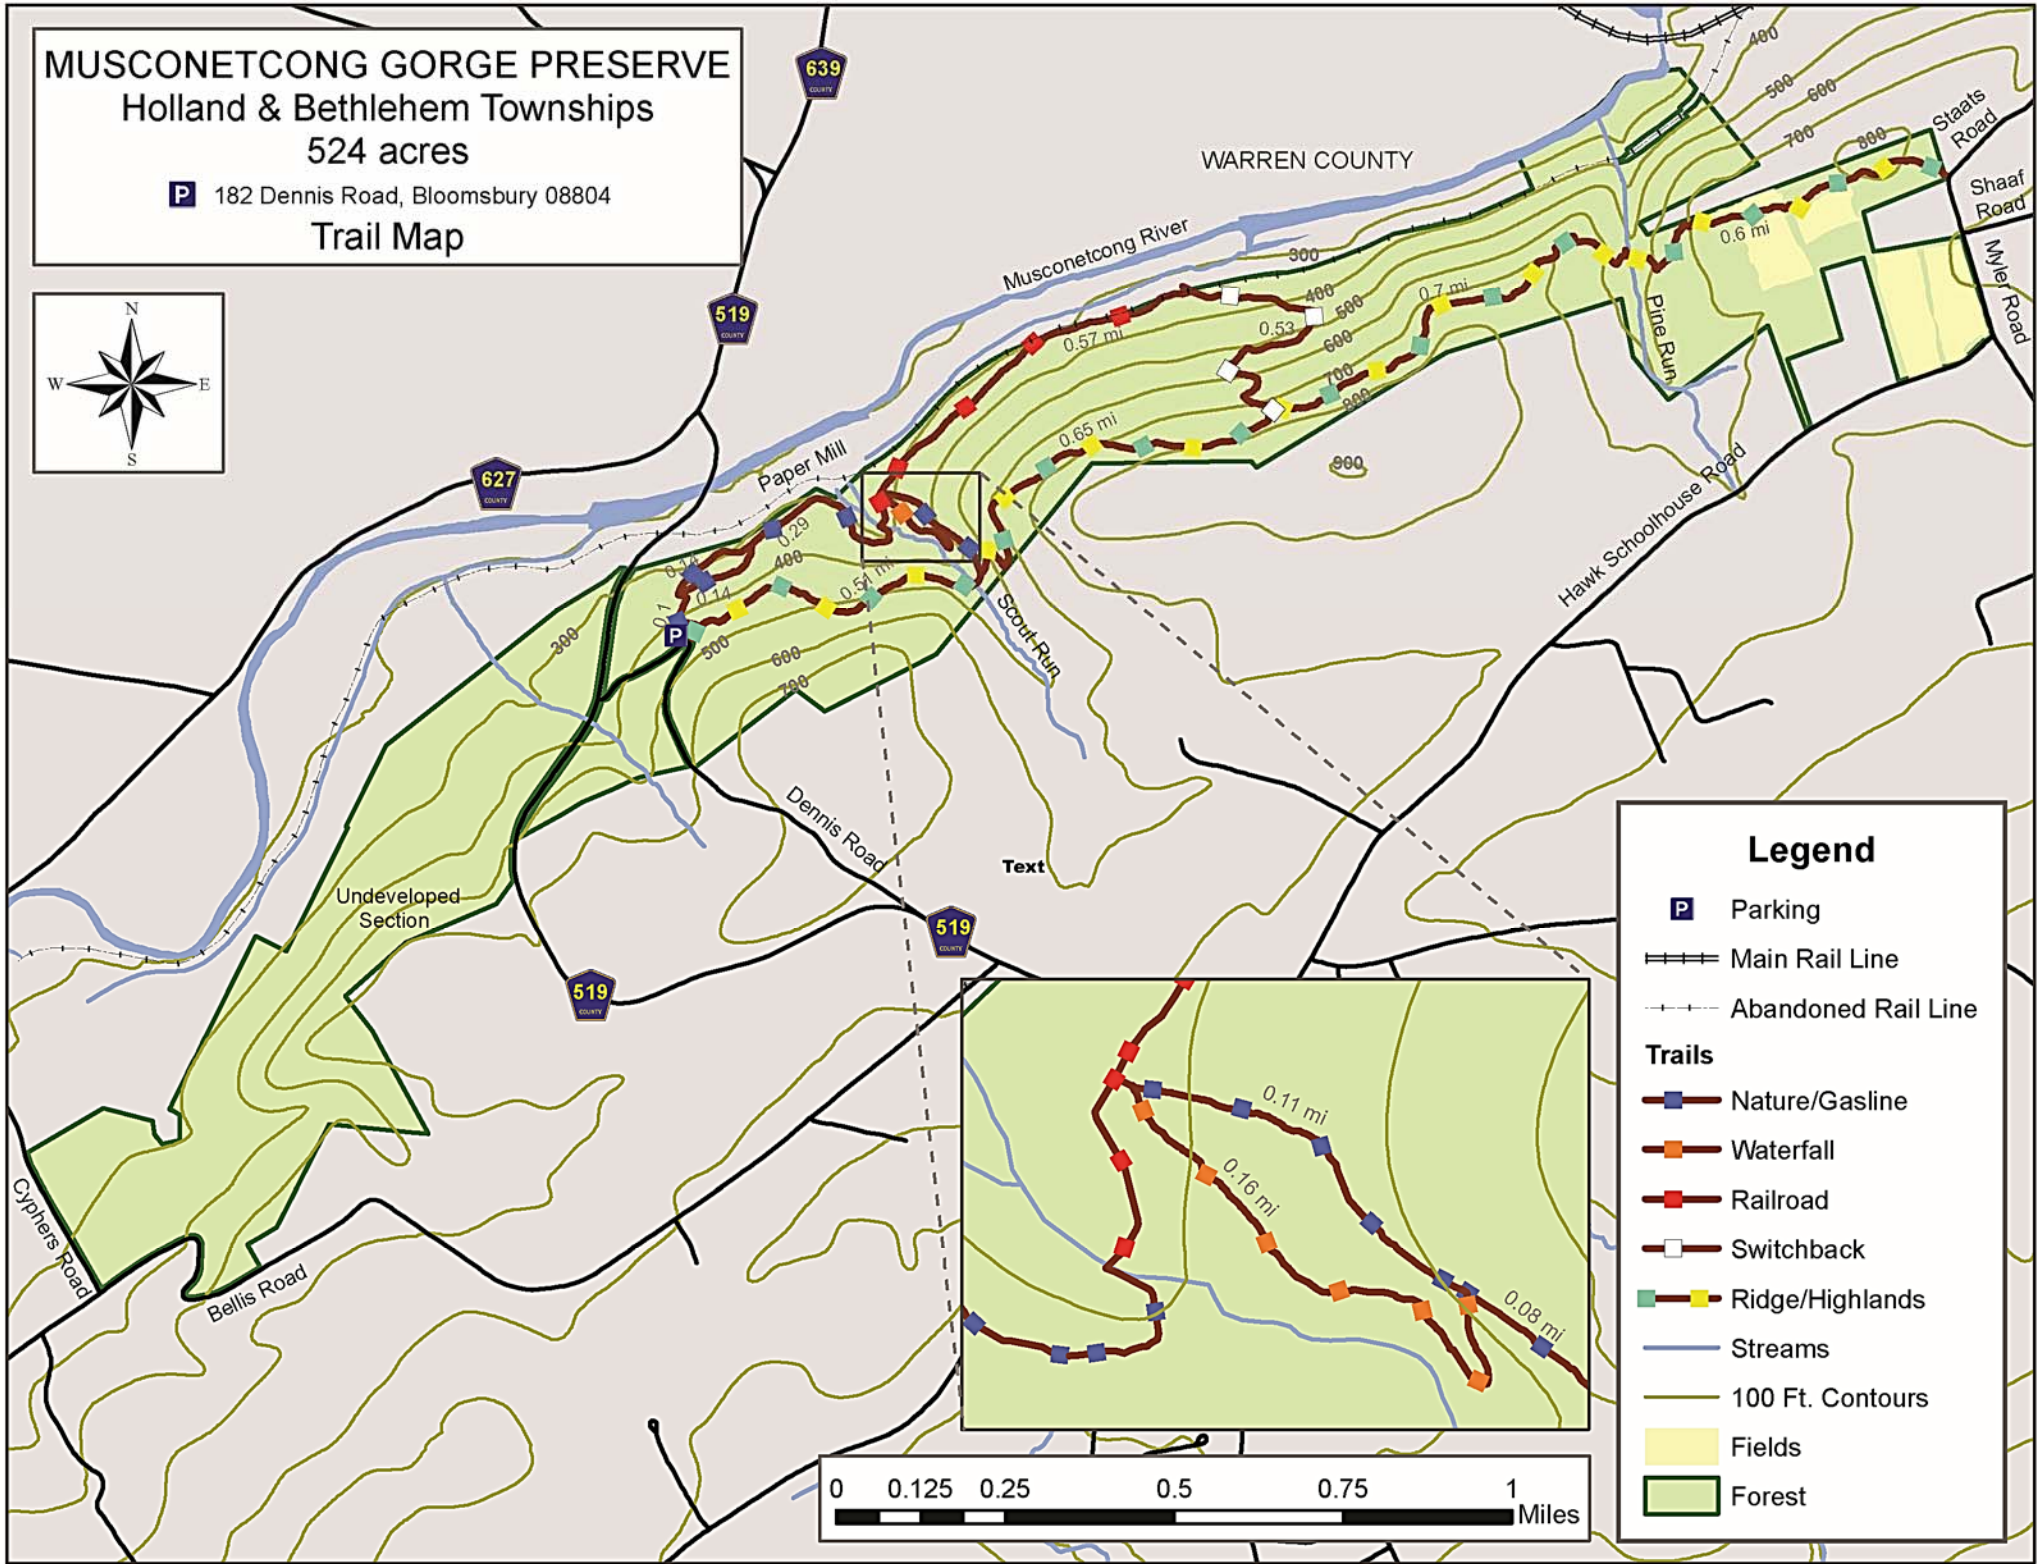

MUSCONETCONG GORGE PRESERVE
 Holland & Bethlehem Townships
 524 acres
 P 182 Dennis Road, Bloomsbury 08804
 Trail Map

Legend

- Parking
- Main Rail Line
- Abandoned Rail Line
- Trails**
- Nature/Gasline
- Waterfall
- Railroad
- Switchback
- Ridge/Highlands
- Streams
- 100 Ft. Contours
- Fields
- Forest