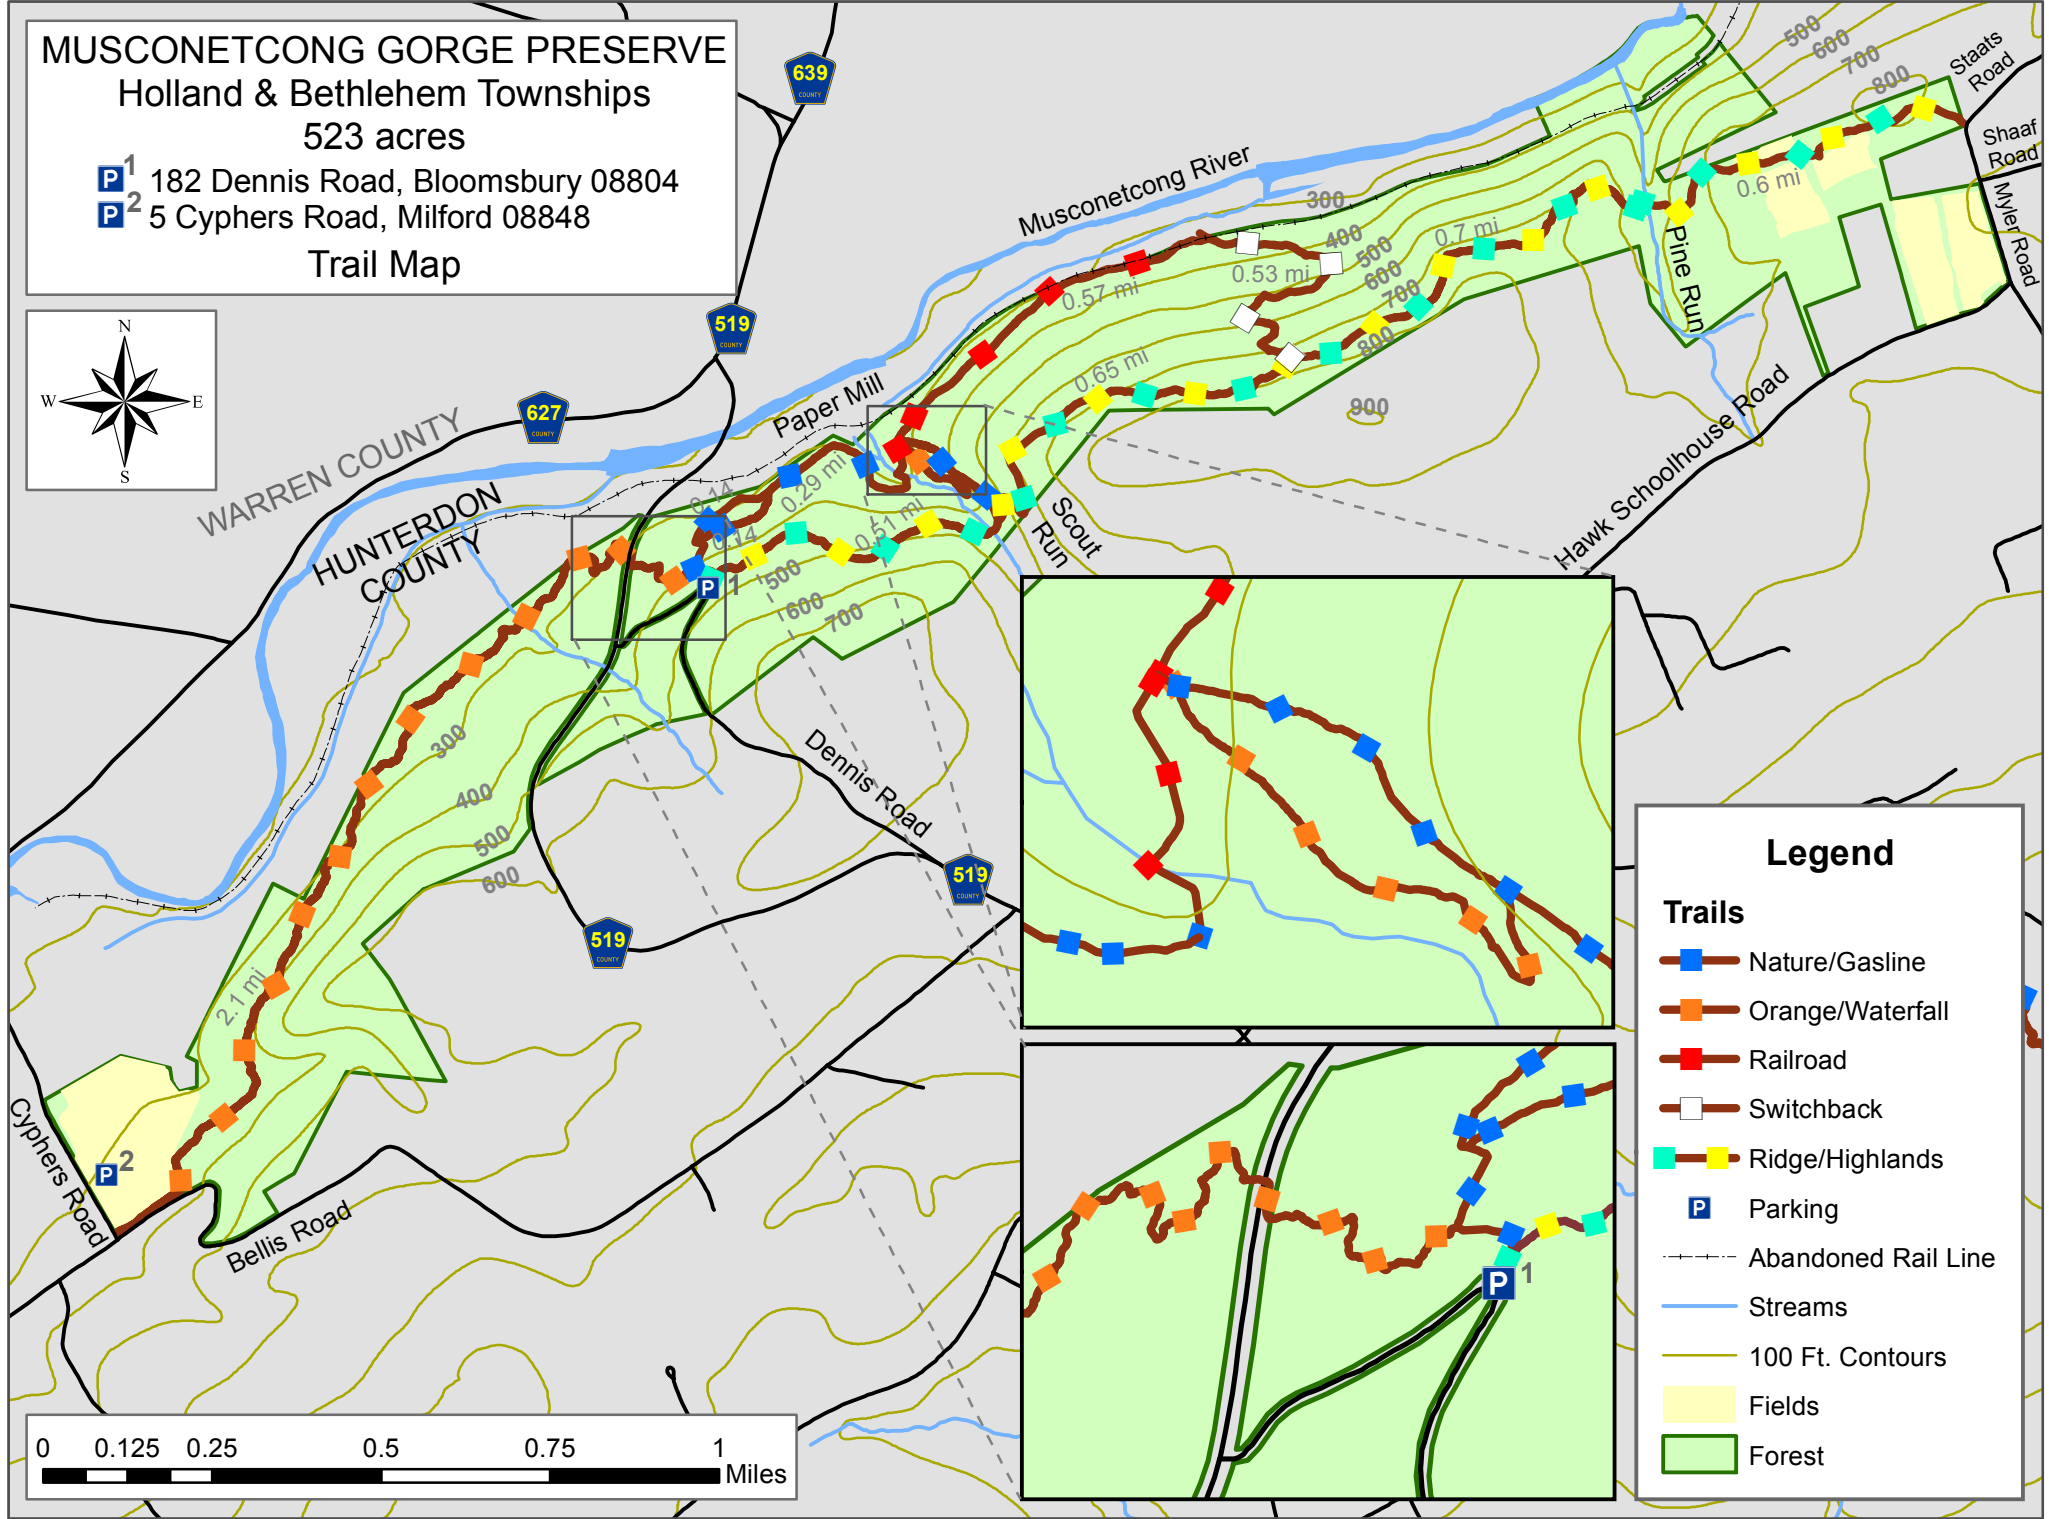

MUSCONETCONG GORGE PRESERVE
 Holland & Bethlehem Townships
 523 acres

P¹ 182 Dennis Road, Bloomsbury 08804
P² 5 Cyphers Road, Milford 08848

Trail Map

Legend

Trails

- Nature/Gasline
- Orange/Waterfall
- Railroad
- Switchback
- Ridge/Highlands
- Parking
- Abandoned Rail Line
- Streams
- 100 Ft. Contours
- Fields
- Forest