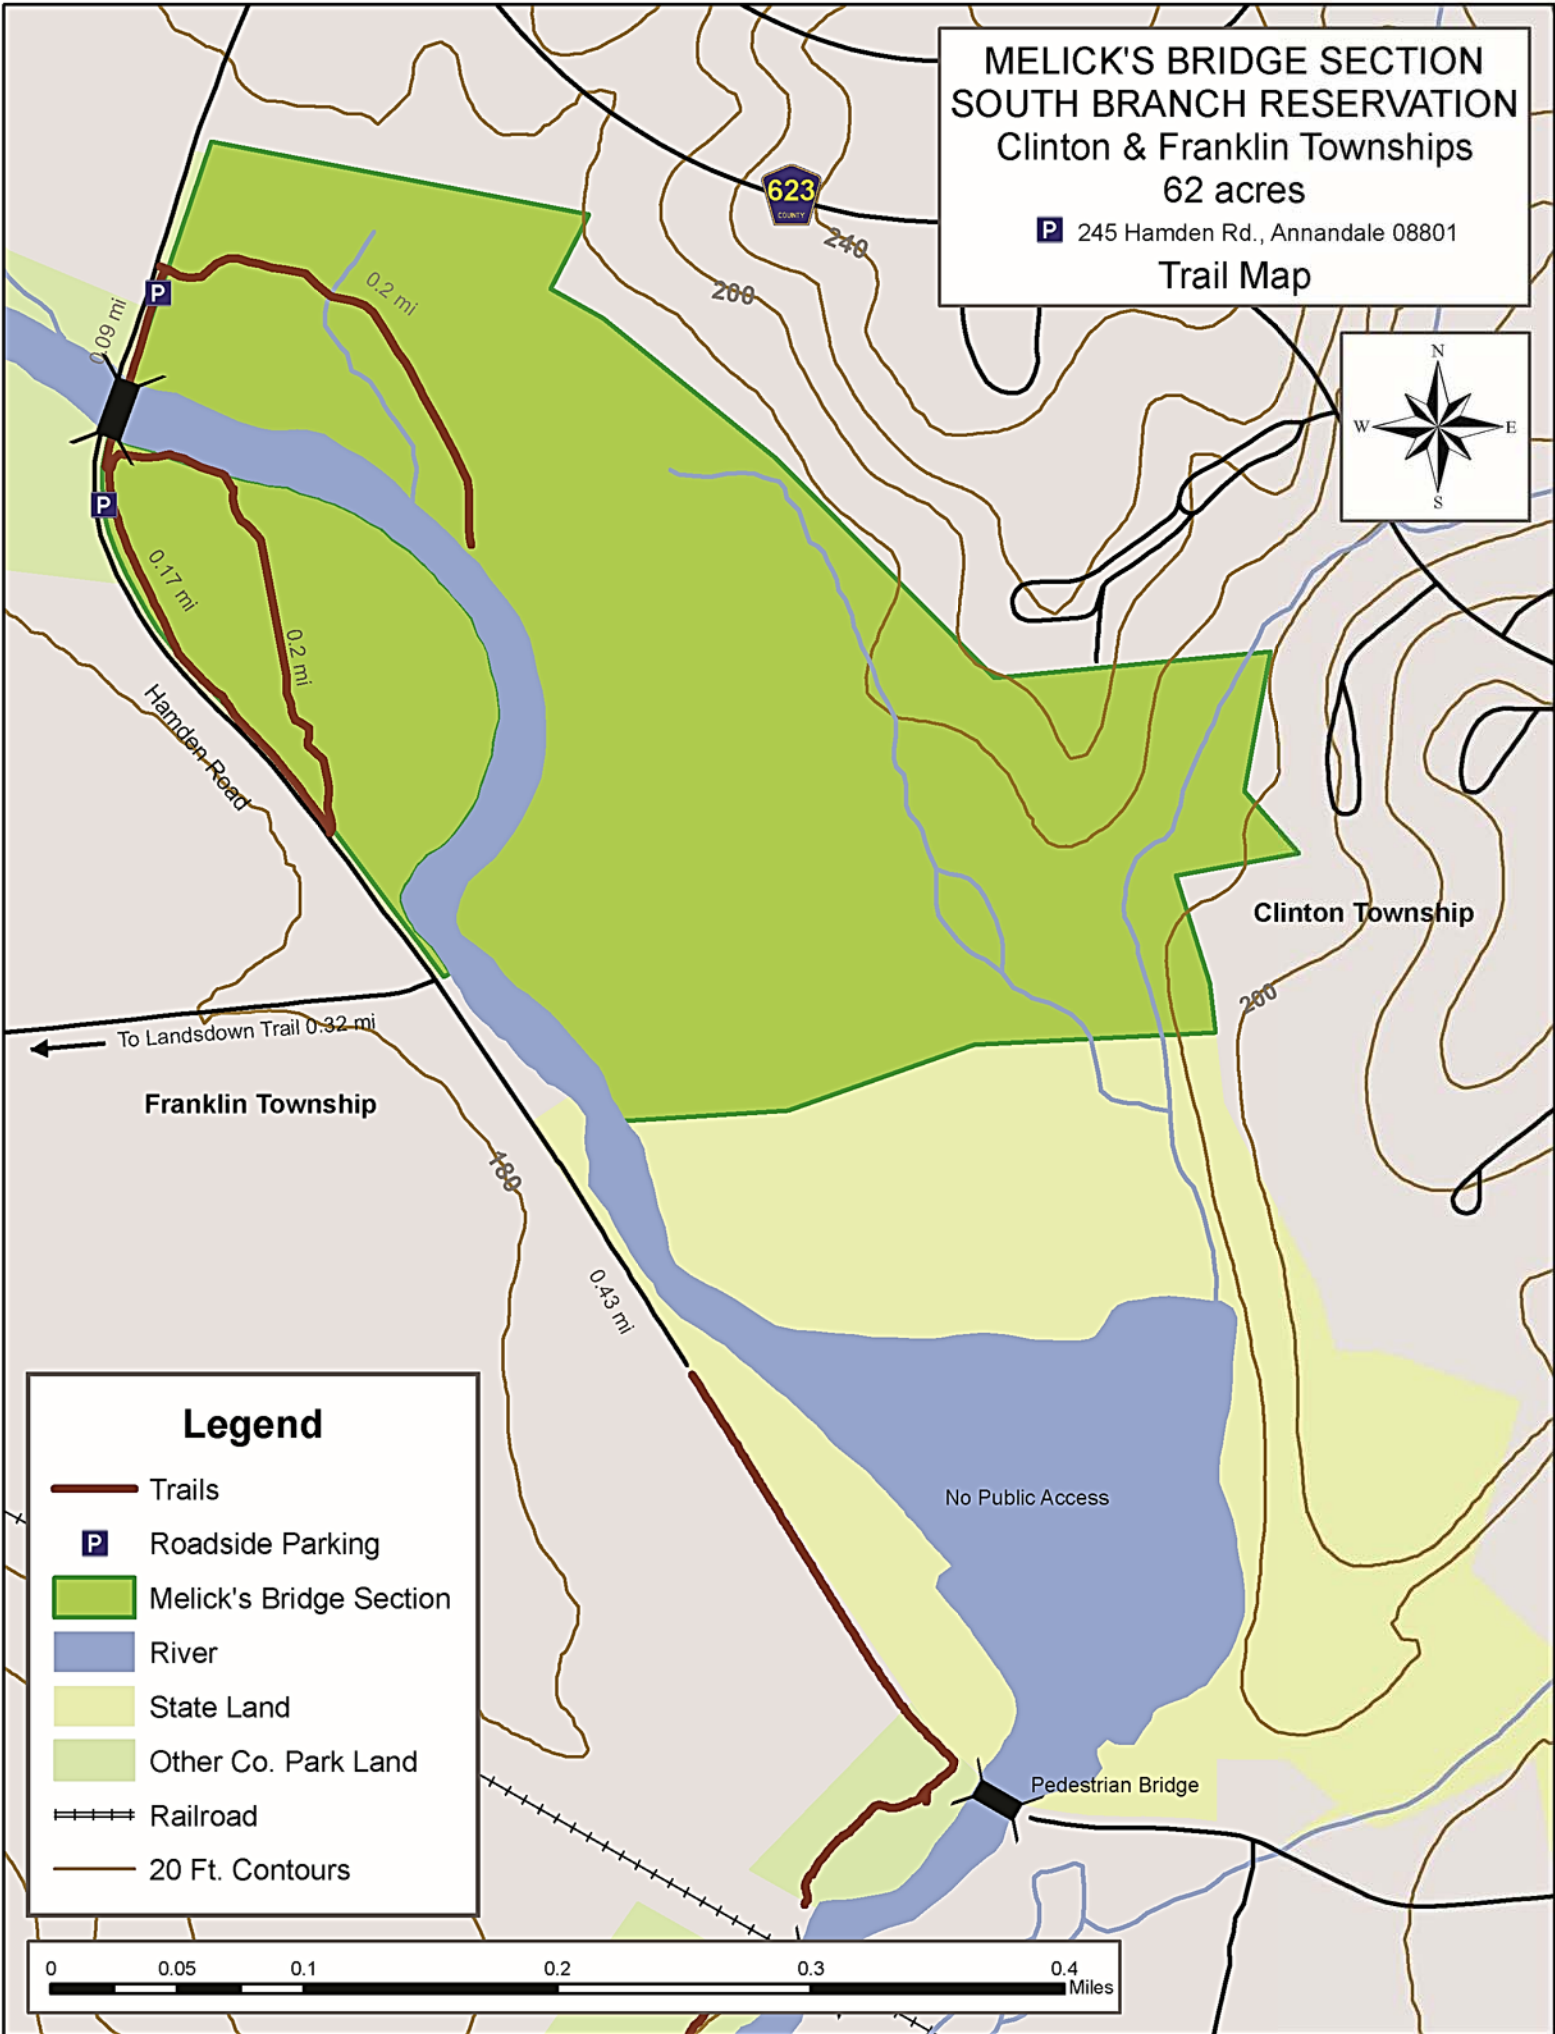

**MELICK'S BRIDGE SECTION
SOUTH BRANCH RESERVATION**
Clinton & Franklin Townships
62 acres
P 245 Hamden Rd., Annandale 08801
Trail Map

To Landsdown Trail 0.32 mi

Franklin Township

Clinton Township

No Public Access

Pedestrian Bridge

Legend

-  Trails
-  Roadside Parking
-  Melick's Bridge Section
-  River
-  State Land
-  Other Co. Park Land
-  Railroad
-  20 Ft. Contours