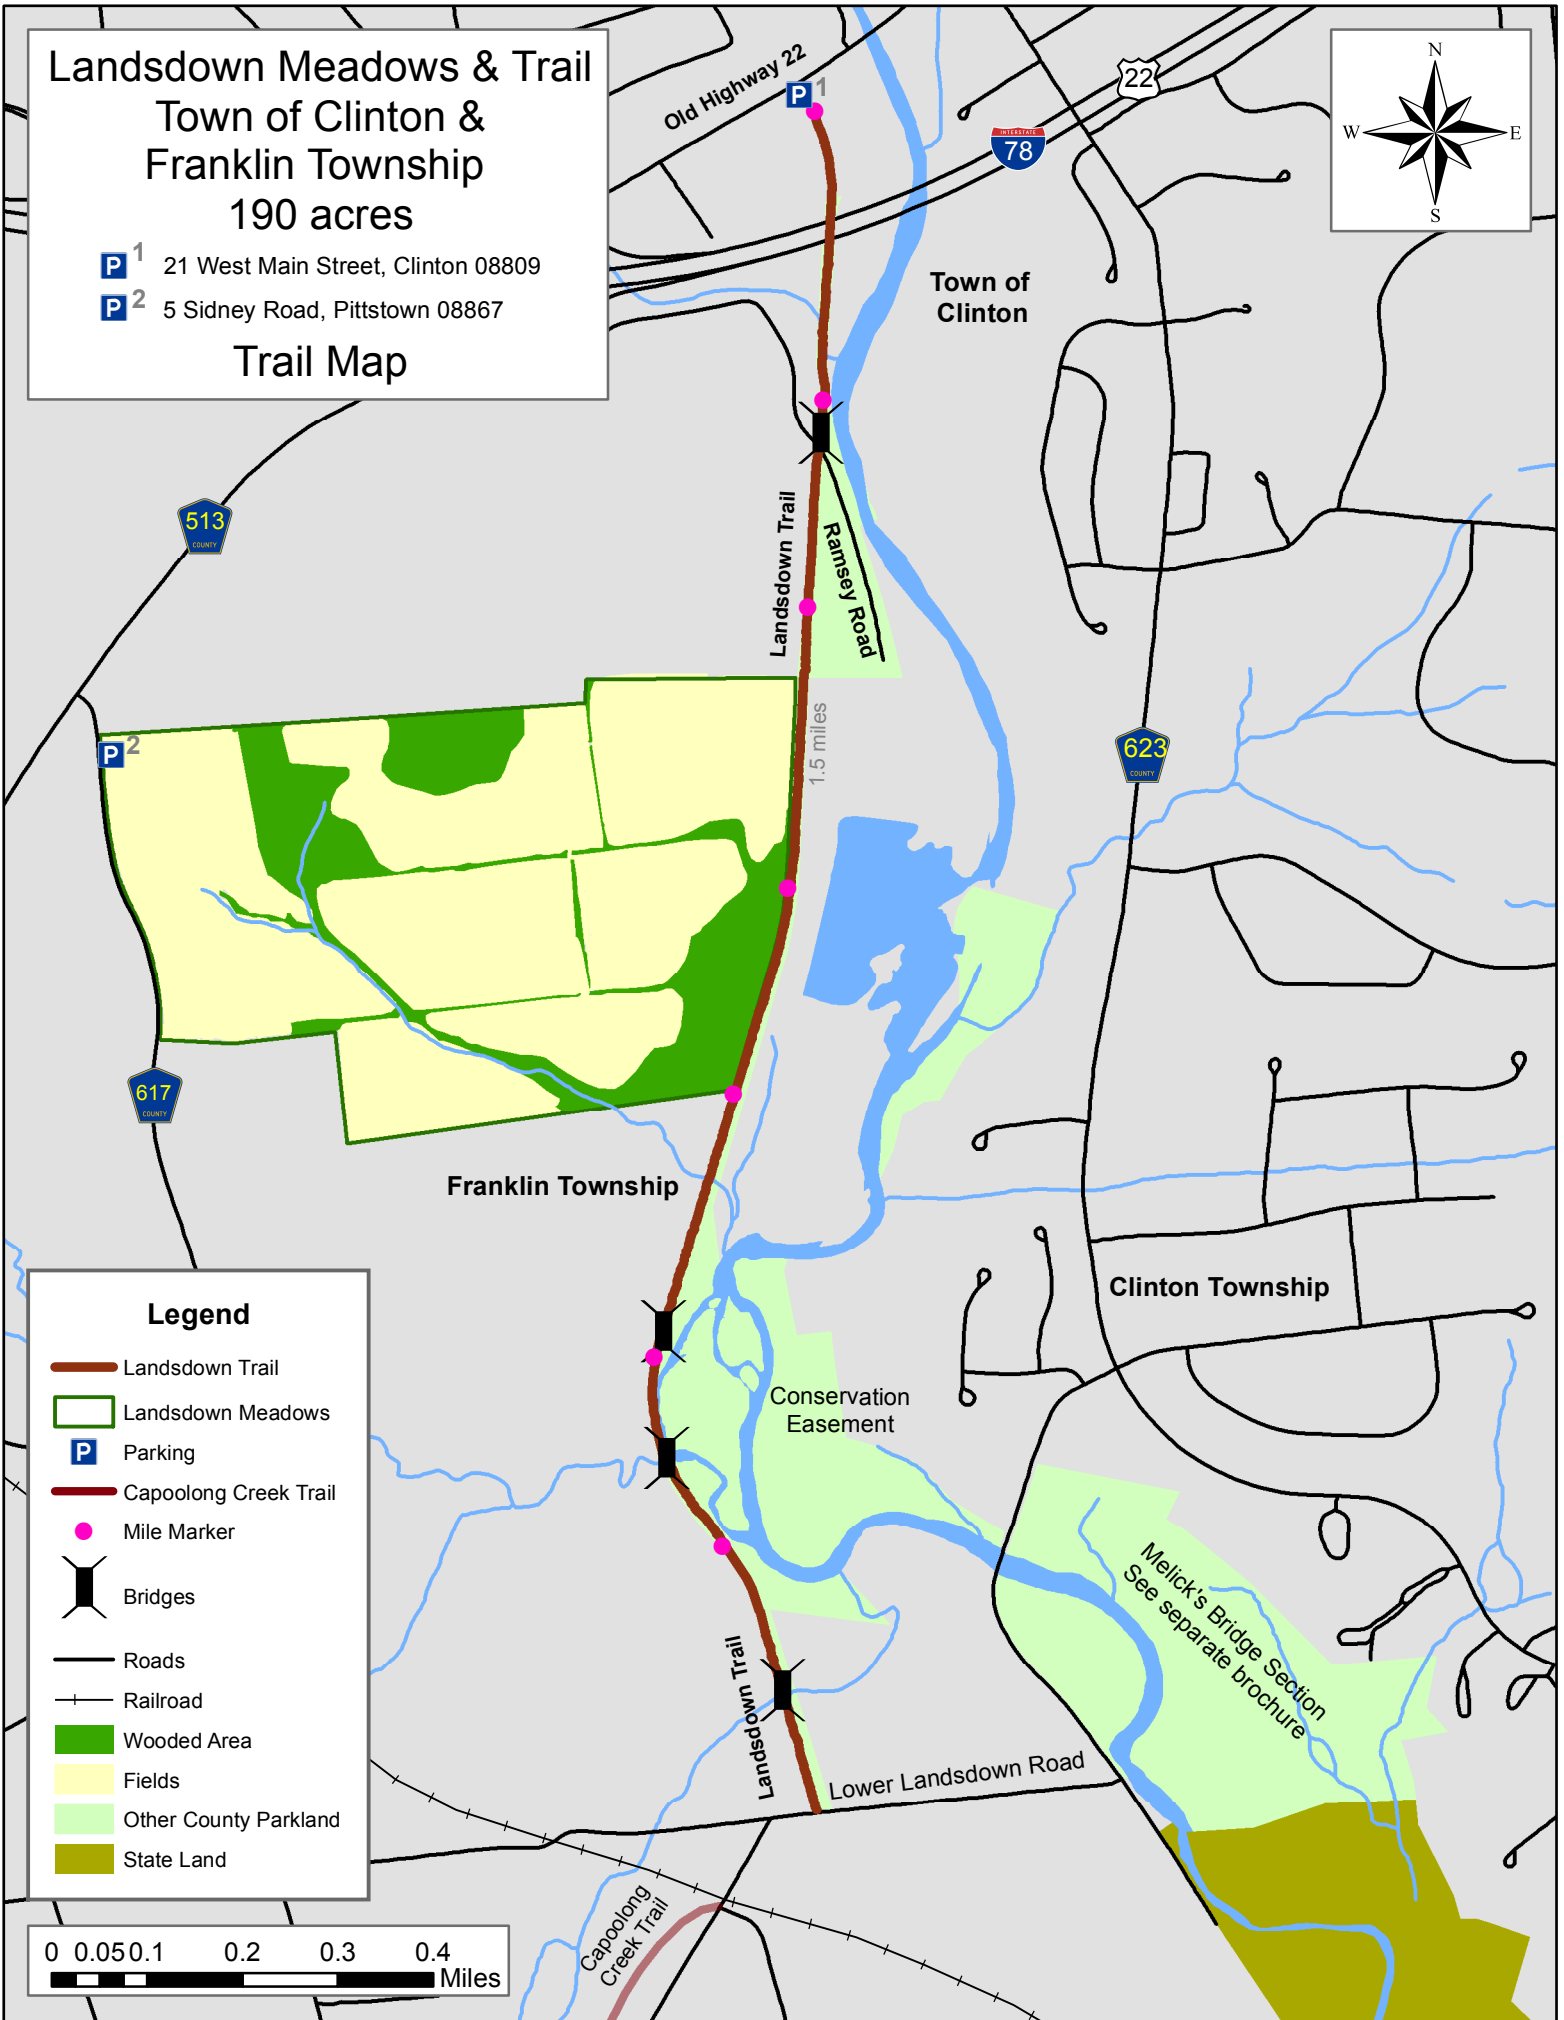

# Landsdown Meadows & Trail

## Town of Clinton & Franklin Township

190 acres

**P<sup>1</sup>** 21 West Main Street, Clinton 08809

**P<sup>2</sup>** 5 Sidney Road, Pittstown 08867

### Trail Map

### Legend

- Landsdown Trail
- Landsdown Meadows
- Parking
- Capoolong Creek Trail
- Mile Marker
- Bridges
- Roads
- Railroad
- Wooded Area
- Fields
- Other County Parkland
- State Land

0 0.05 0.1 0.2 0.3 0.4 Miles