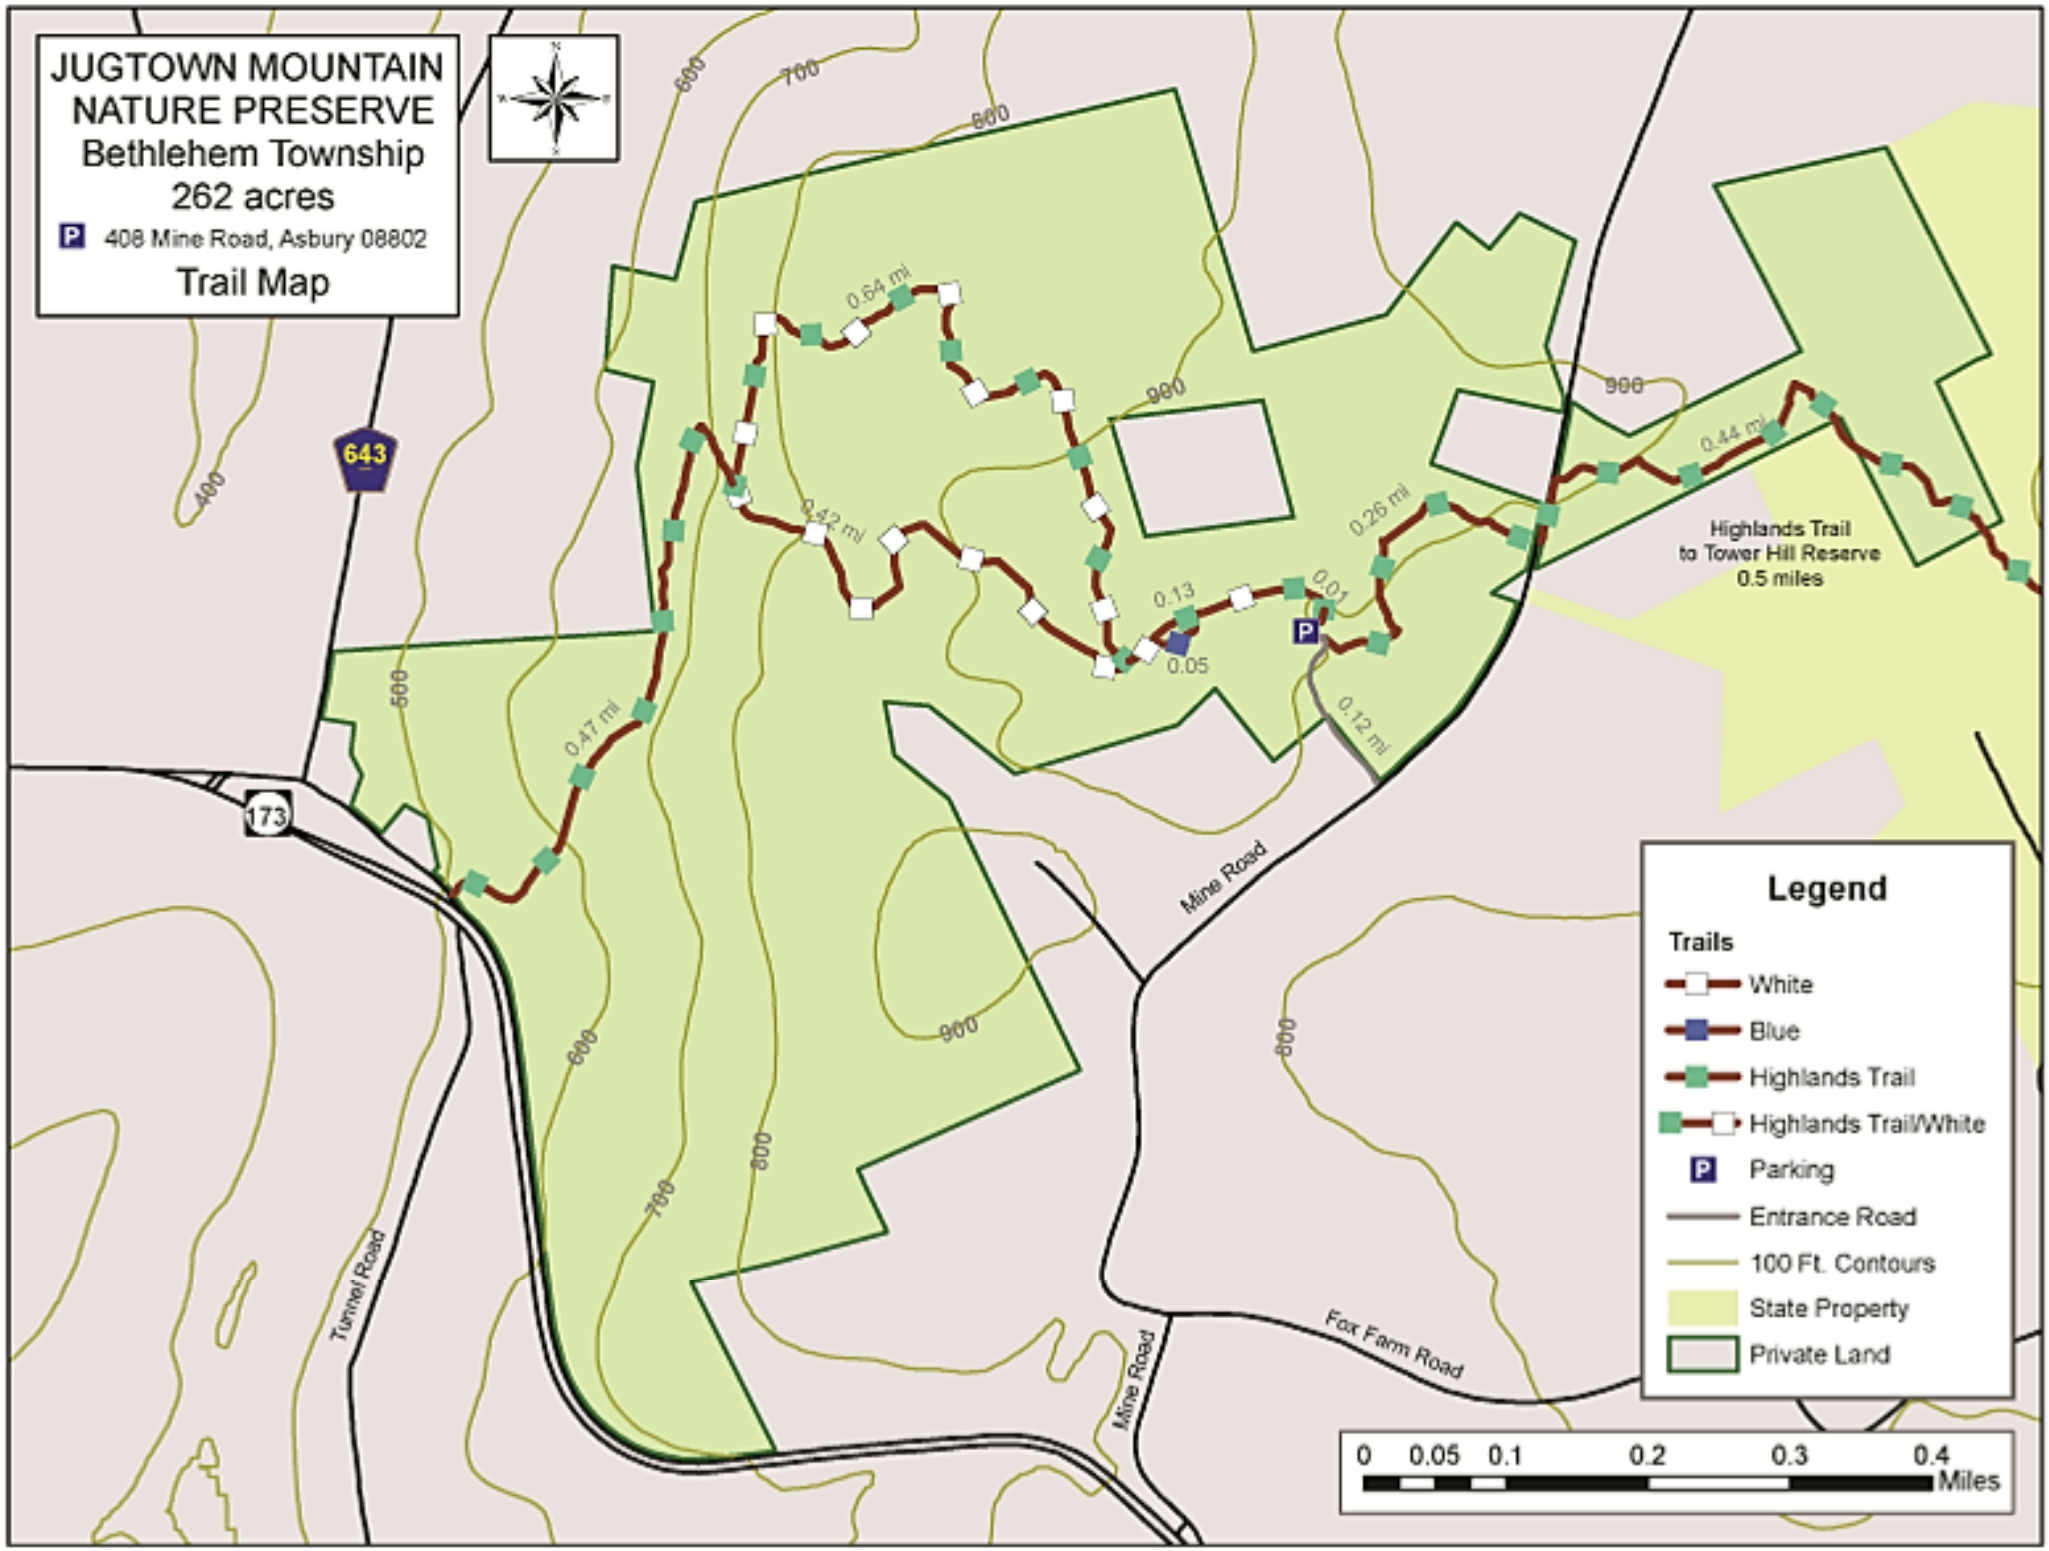

**JUGTOWN MOUNTAIN
NATURE PRESERVE**
Bethlehem Township
262 acres
 408 Mine Road, Asbury 08802
Trail Map

Legend

Trails

-  White
-  Blue
-  Highlands Trail
-  Highlands Trail/White
-  Parking
-  Entrance Road
-  100 Ft. Contours
-  State Property
-  Private Land