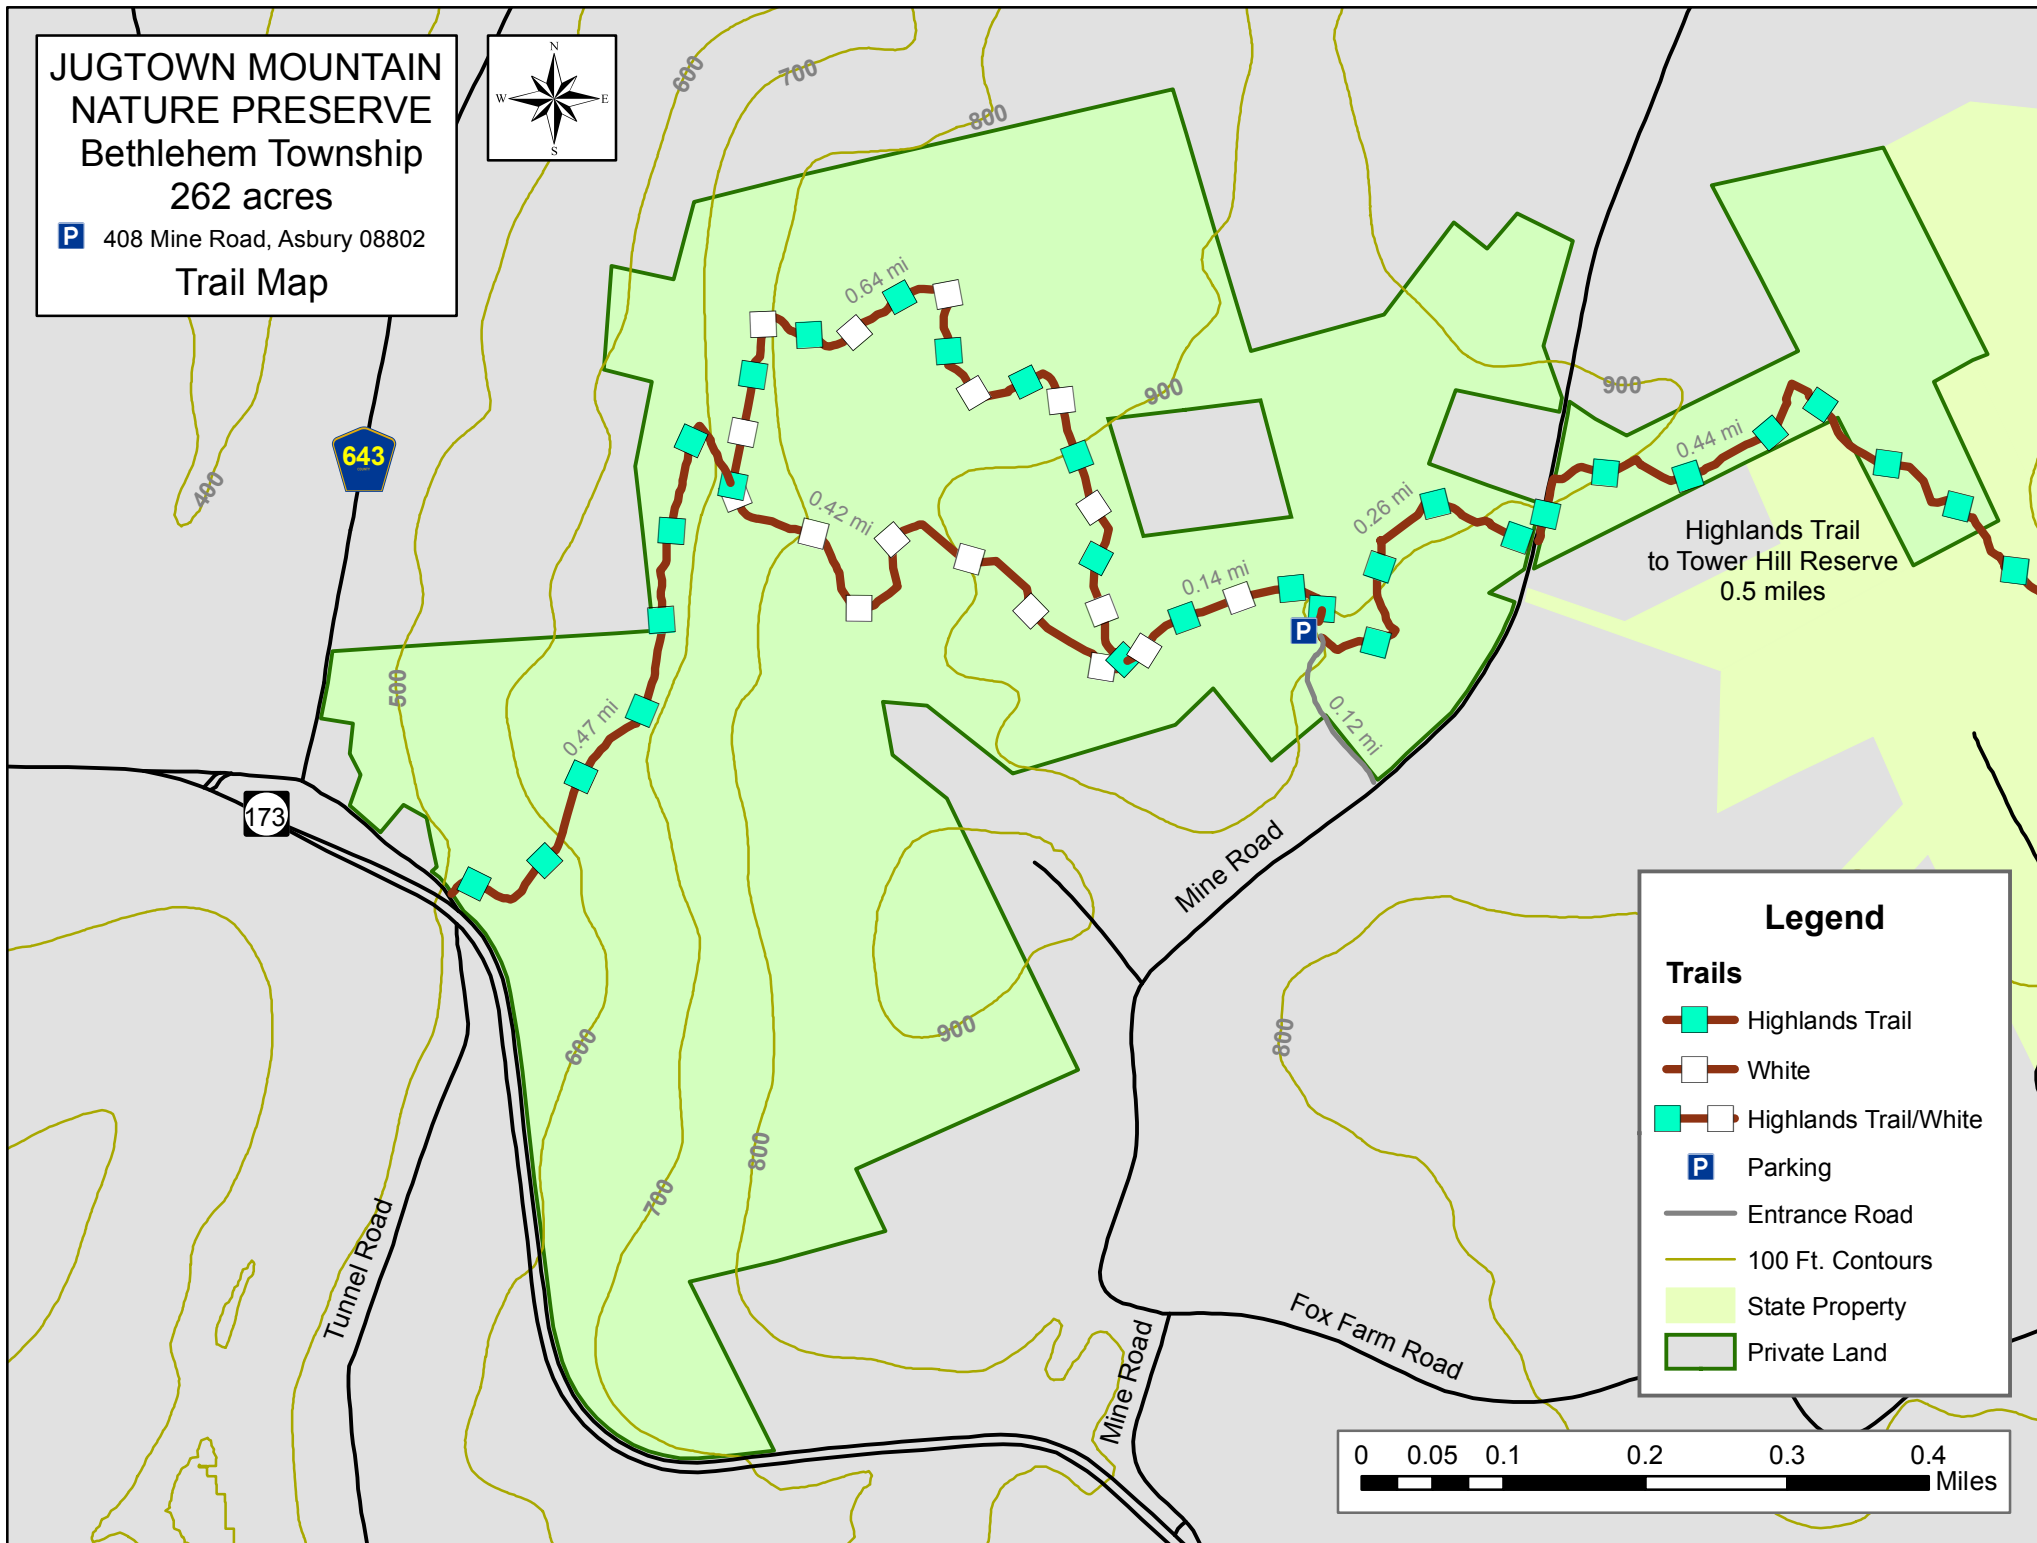

**JUGTOWN MOUNTAIN
NATURE PRESERVE**
Bethlehem Township
262 acres
P 408 Mine Road, Asbury 08802
Trail Map

Legend

Trails

- Highlands Trail
- White
- Highlands Trail/White
- Parking
- Entrance Road
- 100 Ft. Contours
- State Property
- Private Land