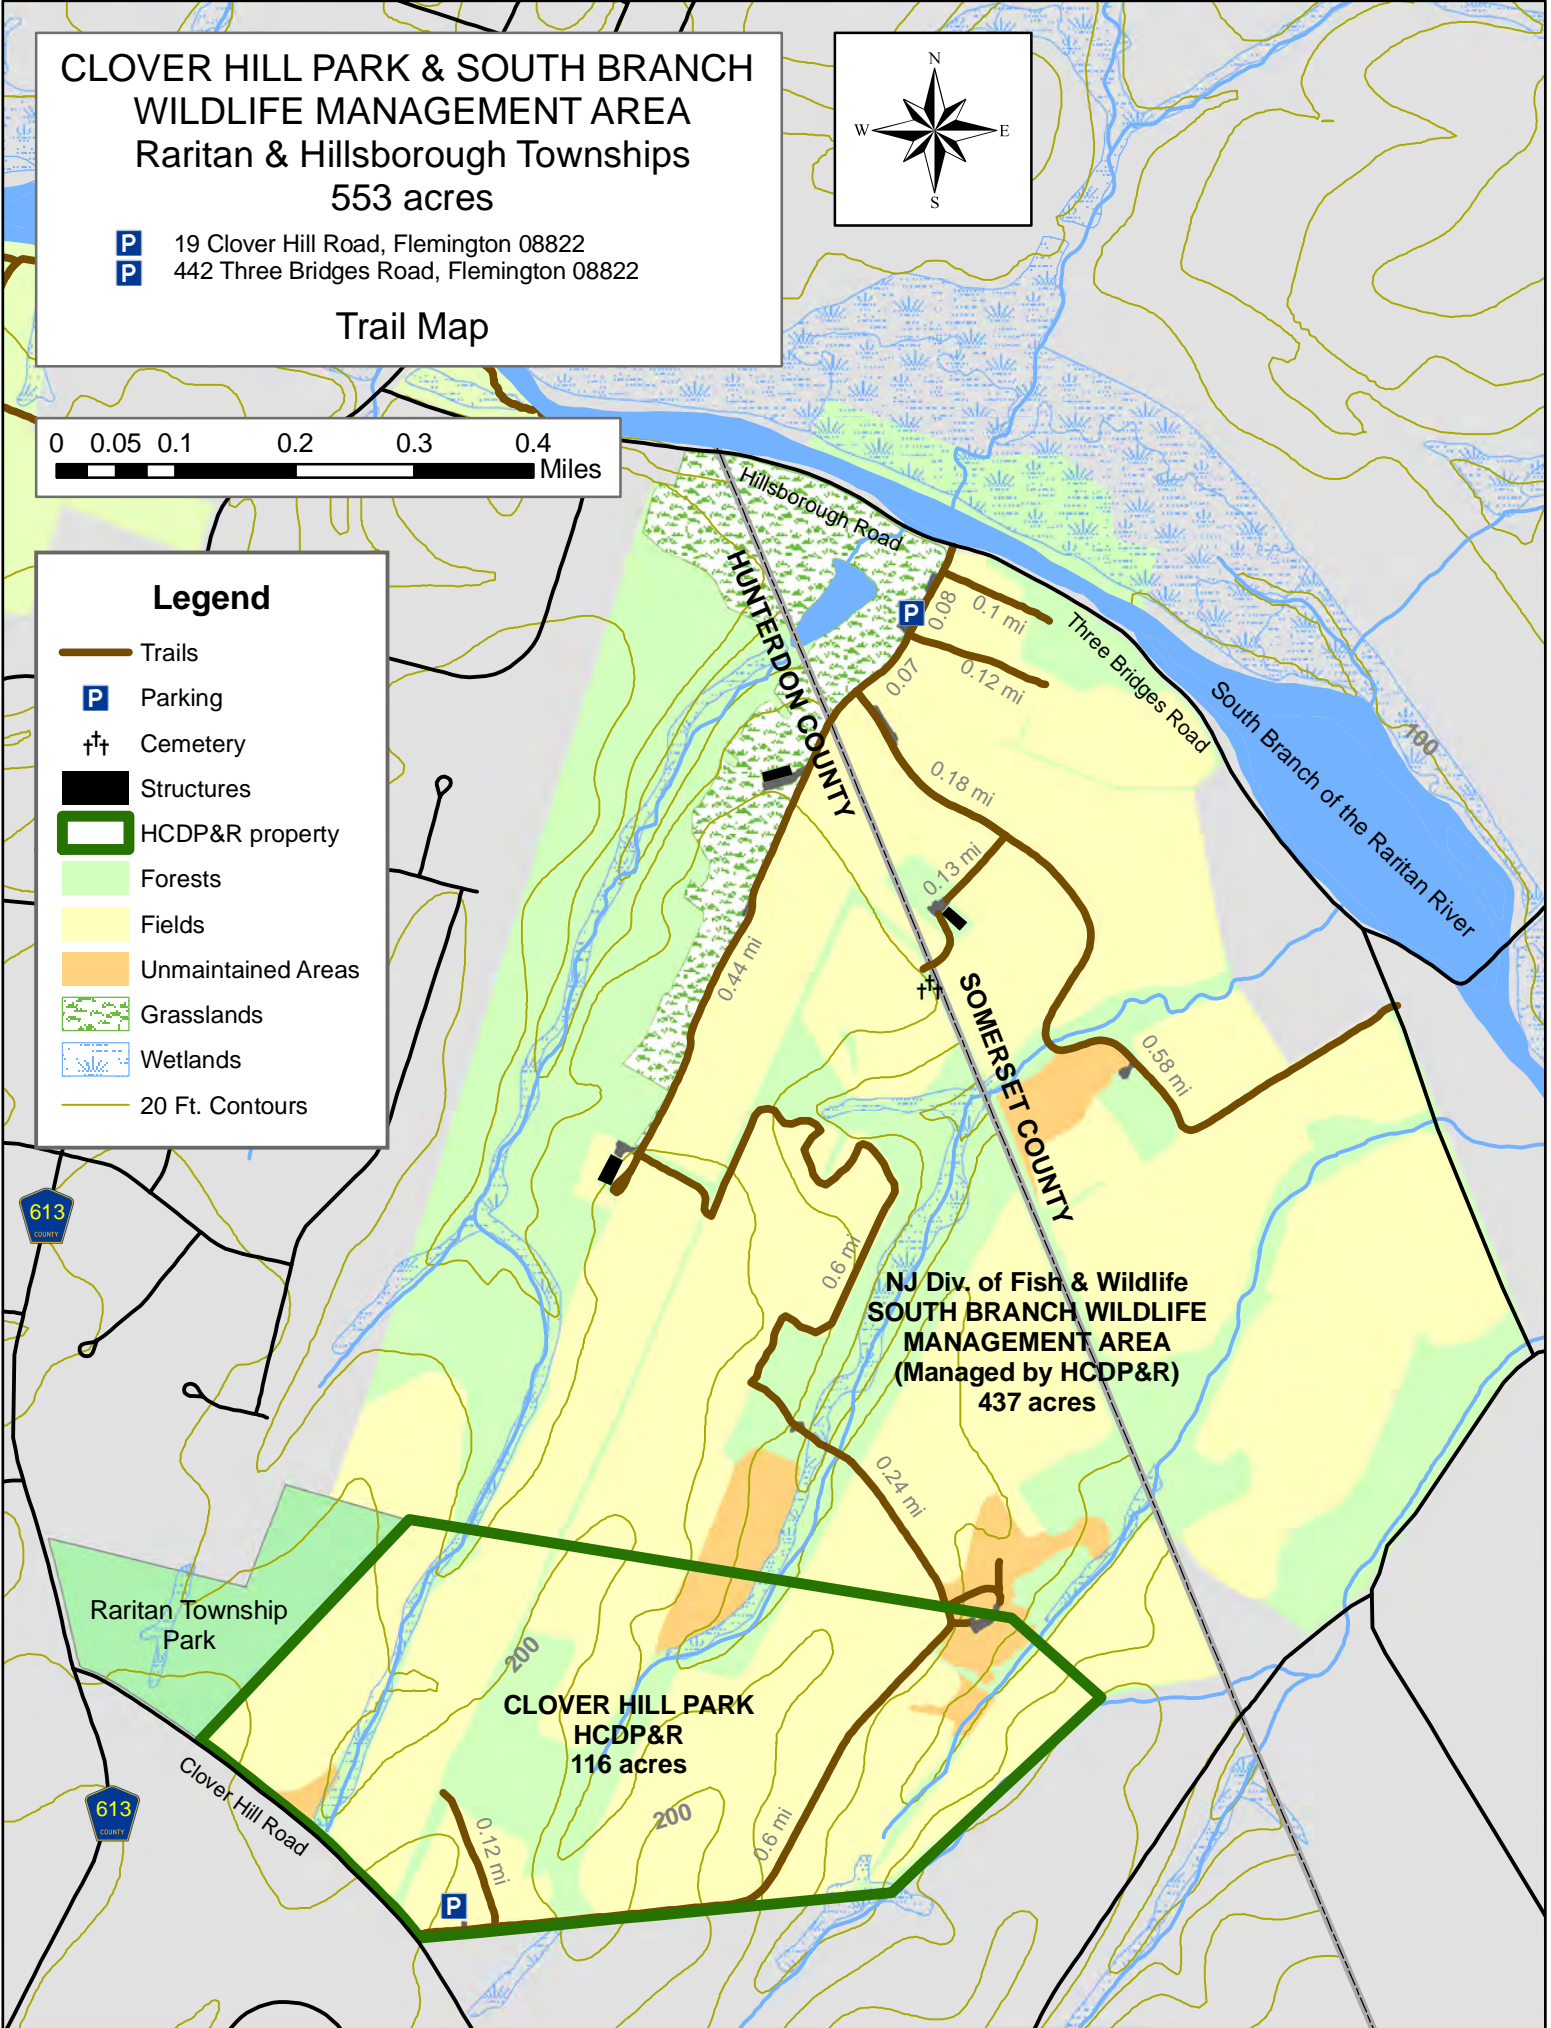

**CLOVER HILL PARK & SOUTH BRANCH
WILDLIFE MANAGEMENT AREA**
Raritan & Hillsborough Townships
553 acres

- P** 19 Clover Hill Road, Flemington 08822
- P** 442 Three Bridges Road, Flemington 08822

Trail Map

Legend

- Trails
- Parking
- Cemetery
- Structures
- HCDP&R property
- Forests
- Fields
- Unmaintained Areas
- Grasslands
- Wetlands
- 20 Ft. Contours

**NJ Div. of Fish & Wildlife
SOUTH BRANCH WILDLIFE
MANAGEMENT AREA
(Managed by HCDP&R)
437 acres**

Raritan Township
Park

**CLOVER HILL PARK
HCDP&R
116 acres**

613
COUNTY

613
COUNTY

Clover Hill Road

Hillsborough Road

Three Bridges Road

South Branch of the Raritan River